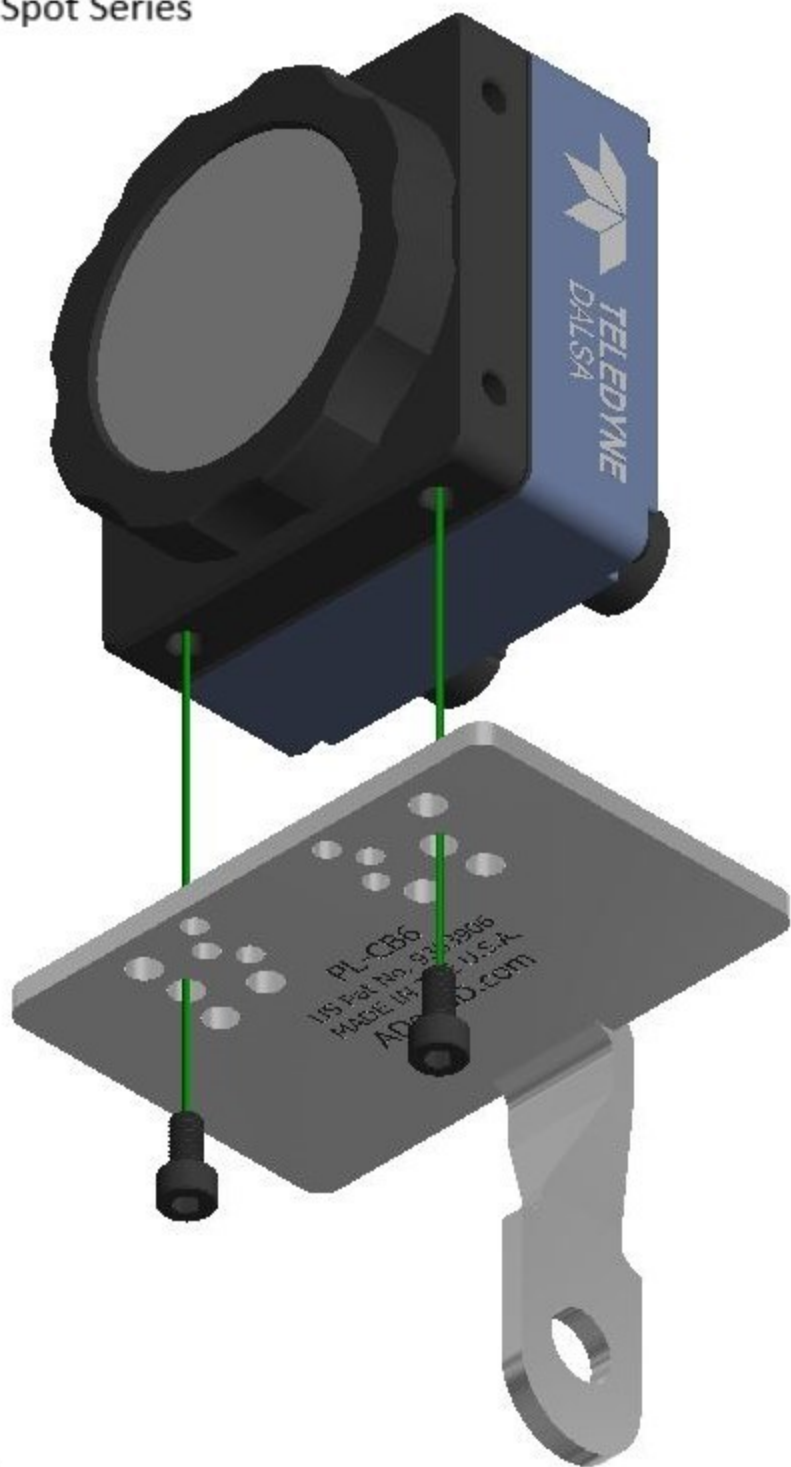

# ADandD Pop Link #PL-CB6

Mounting for Dalsa BOA Spot Series

## Included Hardware

(2) M4-.7 X 8mm Lg SHCS