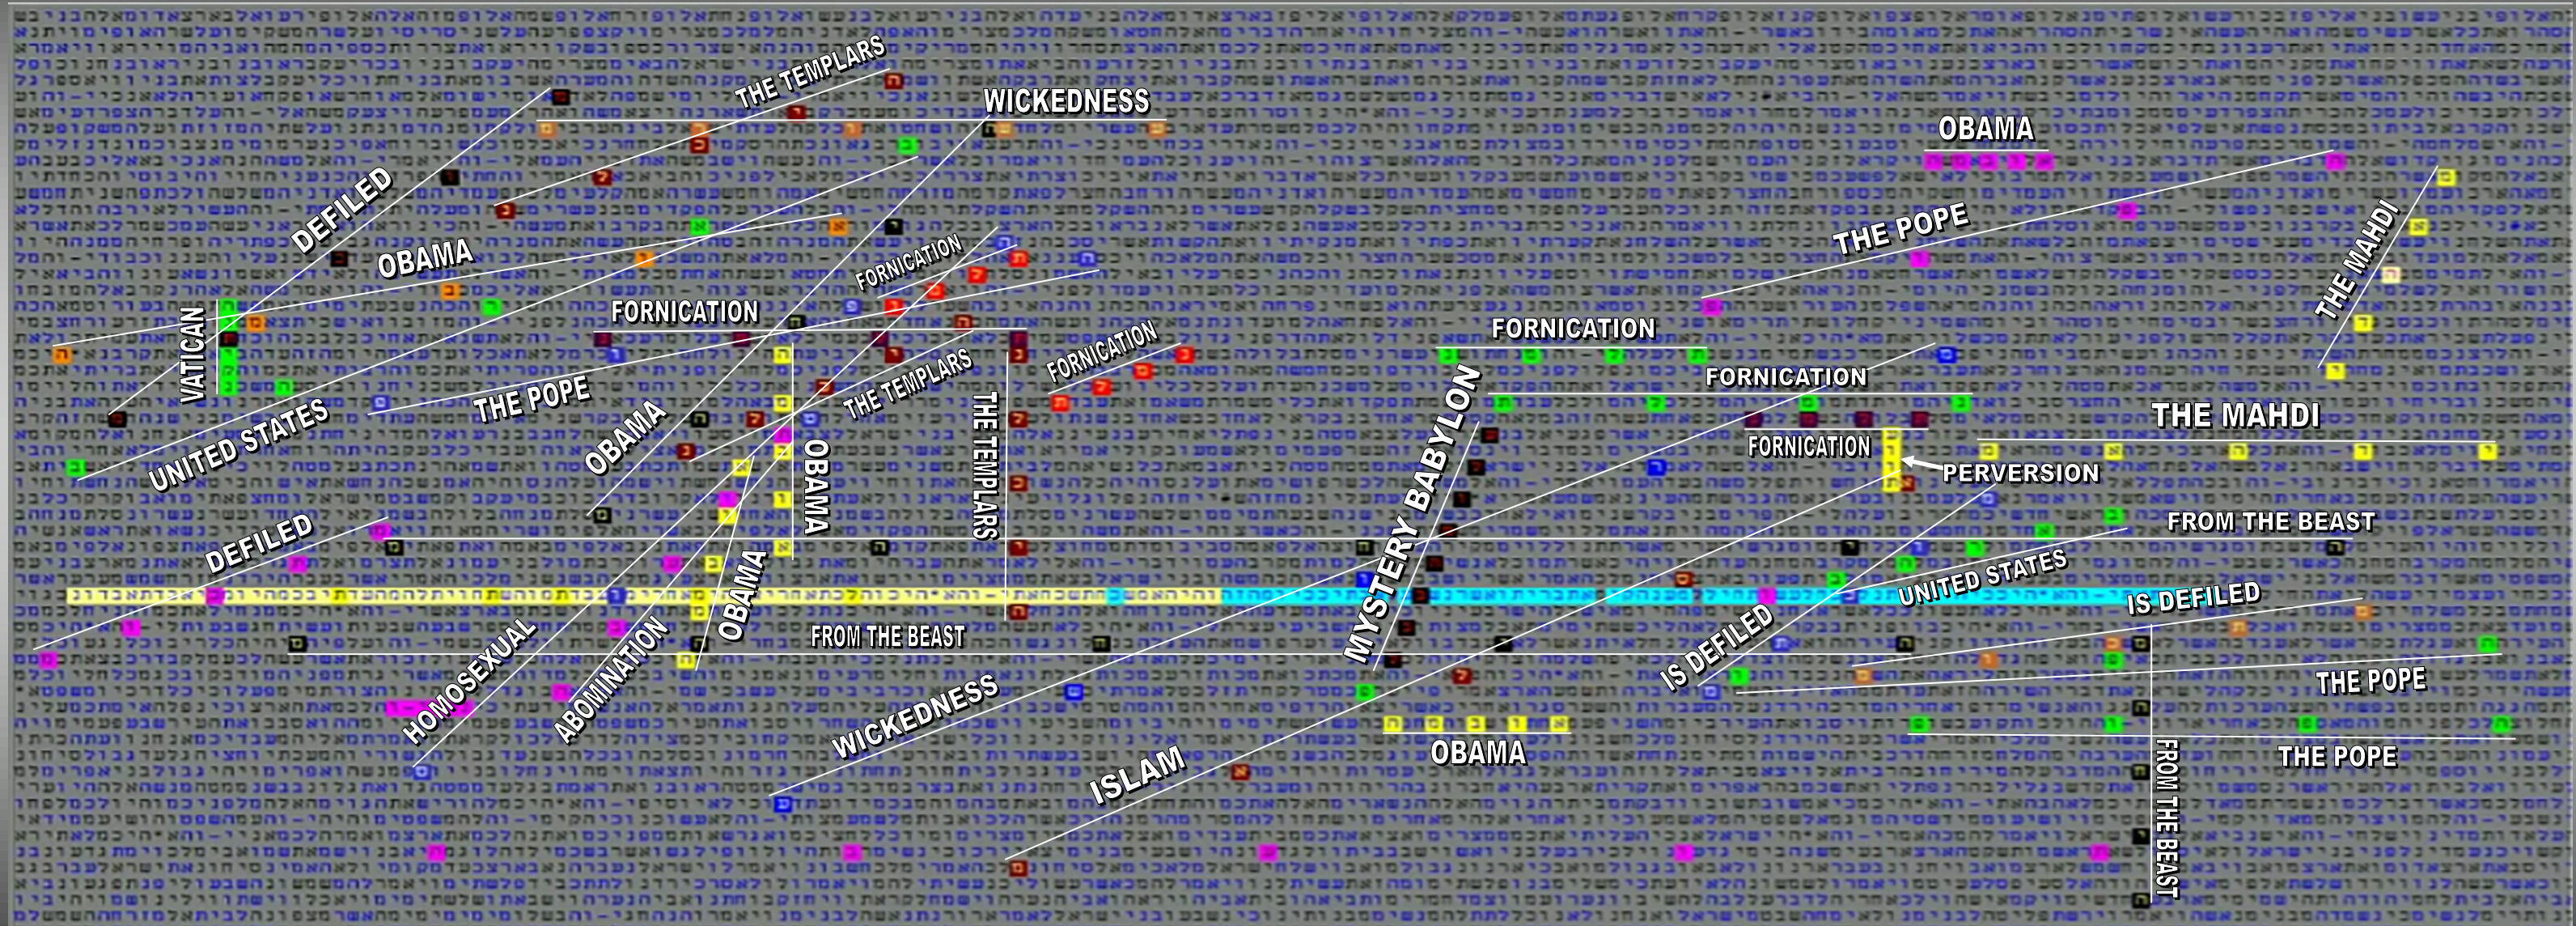

BABYLON MYSTERY

Bible Code Matrix of Prophecy in Scripture

© MATTHEW WRIGHT MINISTRIES
Graphic layout by Luis B. Vega

RESOURCES
[youtube.com/user/TheMatt71269](https://www.youtube.com/user/TheMatt71269)
biblecodenow1@gmail.com
biblecodenow.com
[facebook.com/groups/code searcher](https://www.facebook.com/groups/code searcher)

SCRIPTURE SOURCE(S)
Old & New Testament
TorahSoft

FOR AN EXPLANATION - STUDY OF THE CHART CODE MATRIX, VISIT THE YOUTUBE CHANNEL VIDEO SERIES.
WIDTH: 5895 CENTER: 194406