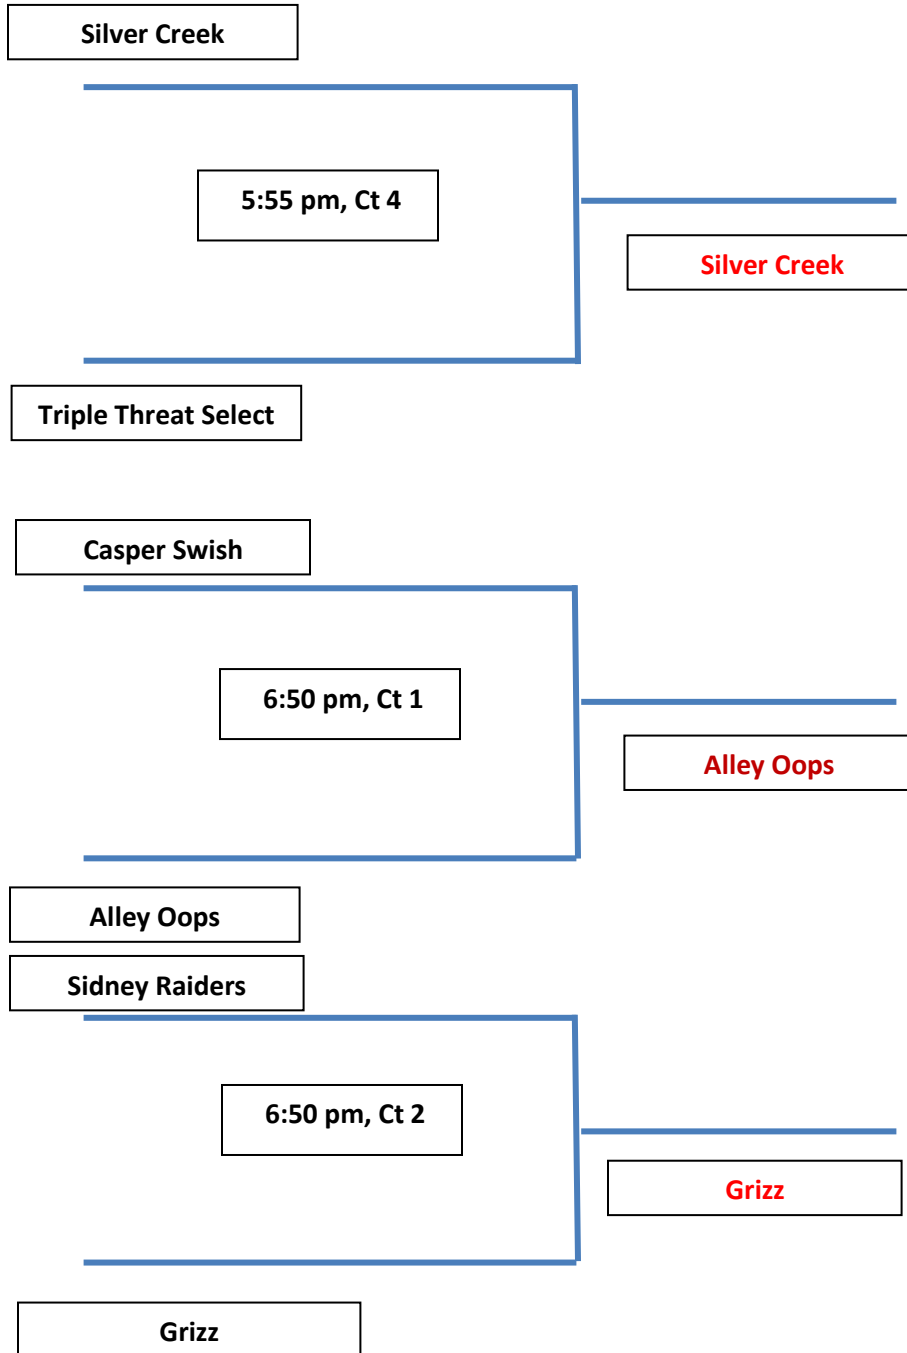

P2P2K19
WINTER BASKETBALL LEAGUE

8th Grade Girls Tier II

*Higher Seed HOME TEAM wears LIGHT JERSEYS

Pool A

Teams	Wins	Loss	+/-Pts	+/-Pts	Total	Seed
7. Sidney Raiders	2	0	+7	+7	+14	1
10. Casper Swish	1	1	+15	-7	+8	2
11. Silver Creek Rush	0	2	-7	-15	-22	3

First team listed is home team and wears light jerseys

DATE	LOCATION	TIME	COURT	GAME
Saturday, March 9	P2P Sports	2:15 pm	3	(42-35)7 vs 11
Saturday, March 9	P2P Sports	3:10 pm	3	(30-12)10 vs 11
Saturday, March 9	P2P Sports	4:05 pm	3	10 vs 7(44-37)

Pool B

Teams	Wins	Loss	+/-Pts	+/-Pts	Total	Seed
8. Grizz	2	0	+15	+14	+29	1
9. Alley Oops	1	1	+7	-14	-7	2
12. NOCO Triple Threat Select	0	2	-15	-12	-27	3

First team listed is home team and wears light jerseys

DATE	LOCATION	TIME	COURT	GAME
Saturday, March 9	P2P Sports	2:15 pm	4	(45-15)8 vs 12
Saturday, March 9	P2P Sports	3:10 pm	4	(41-34)9 vs 12
Saturday, March 9	P2P Sports	4:05 pm	4	9 vs 8(42-28)

IP2P2K19 **WINTER BASKETBALL LEAGUE**

8th Grade Girls Tier II

*Higher Seed HOME TEAM wears LIGHT JERSEYS