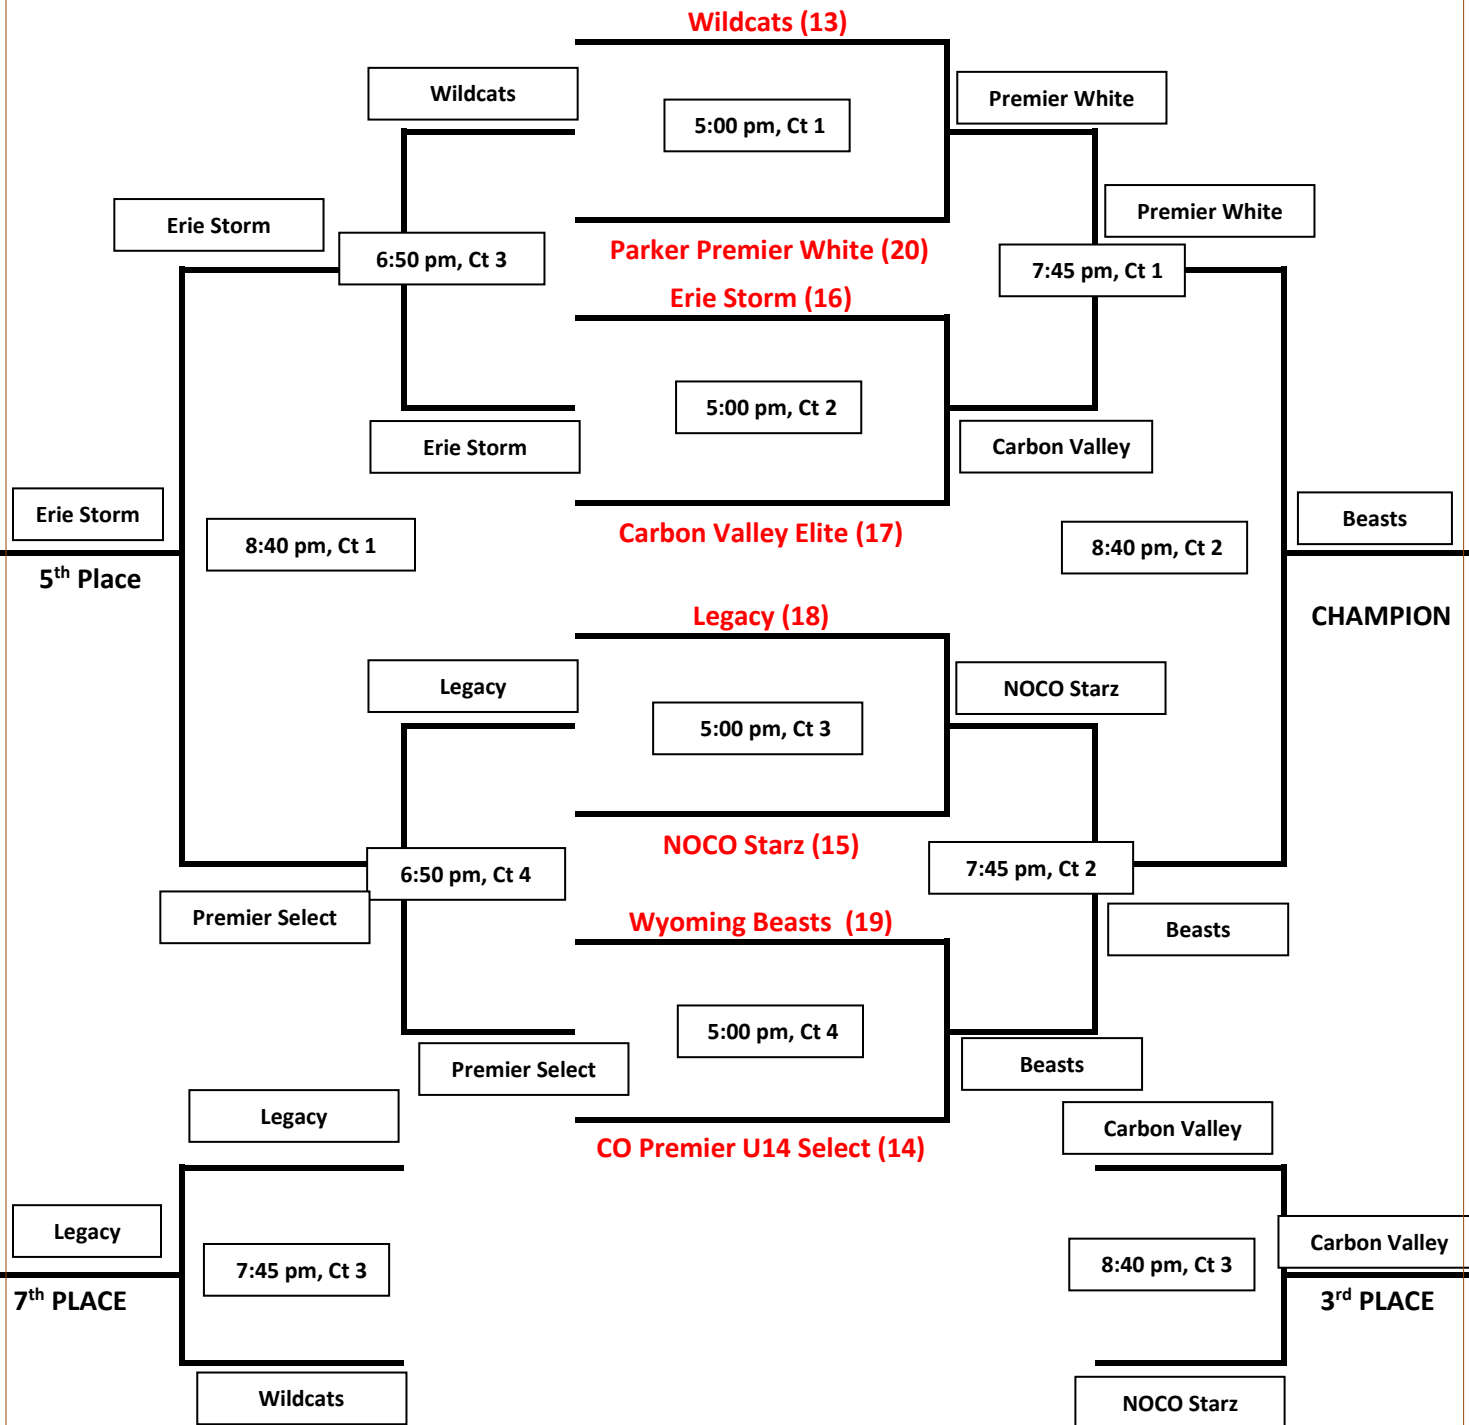

IP2P2K19 WINTER BASKETBALL LEAGUE

8TH Grade Girls Tier III
Saturday, March 9

*Higher Seed HOME TEAM wears LIGHT JERSEYS

P2P2K19
WINTER BASKETBALL LEAGUE

8th Grade Girls Tier II

***Higher Seed HOME TEAM wears LIGHT JERSEYS**

Pool A

Teams	Wins	Loss	+/-Pts	+/-Pts	Total	Seed
7. Sidney Raiders	2	0	+7	+7	+14	1
10. Casper Swish	1	1	+15	-7	+8	2
11. Silver Creek Rush	0	2	-7	-15	-22	3

First team listed is home team and wears light jerseys

DATE	LOCATION	TIME	COURT	GAME
Saturday, March 9	P2P Sports	2:15 pm	3	(42-35)7 vs 11
Saturday, March 9	P2P Sports	3:10 pm	3	(30-12)10 vs 11
Saturday, March 9	P2P Sports	4:05 pm	3	10 vs 7(44-37)

Pool B

Teams	Wins	Loss	+/-Pts	+/-Pts	Total	Seed
8. Grizz	2	0	+15	+14	+29	1
9. Alley Oops	1	1	+7	-14	-7	2
12. NOCO Triple Threat Select	0	2	-15	-12	-27	3

First team listed is home team and wears light jerseys

DATE	LOCATION	TIME	COURT	GAME
Saturday, March 9	P2P Sports	2:15 pm	4	(45-15)8 vs 12
Saturday, March 9	P2P Sports	3:10 pm	4	(41-34)9 vs 12
Saturday, March 9	P2P Sports	4:05 pm	4	9 vs 8(42-28)