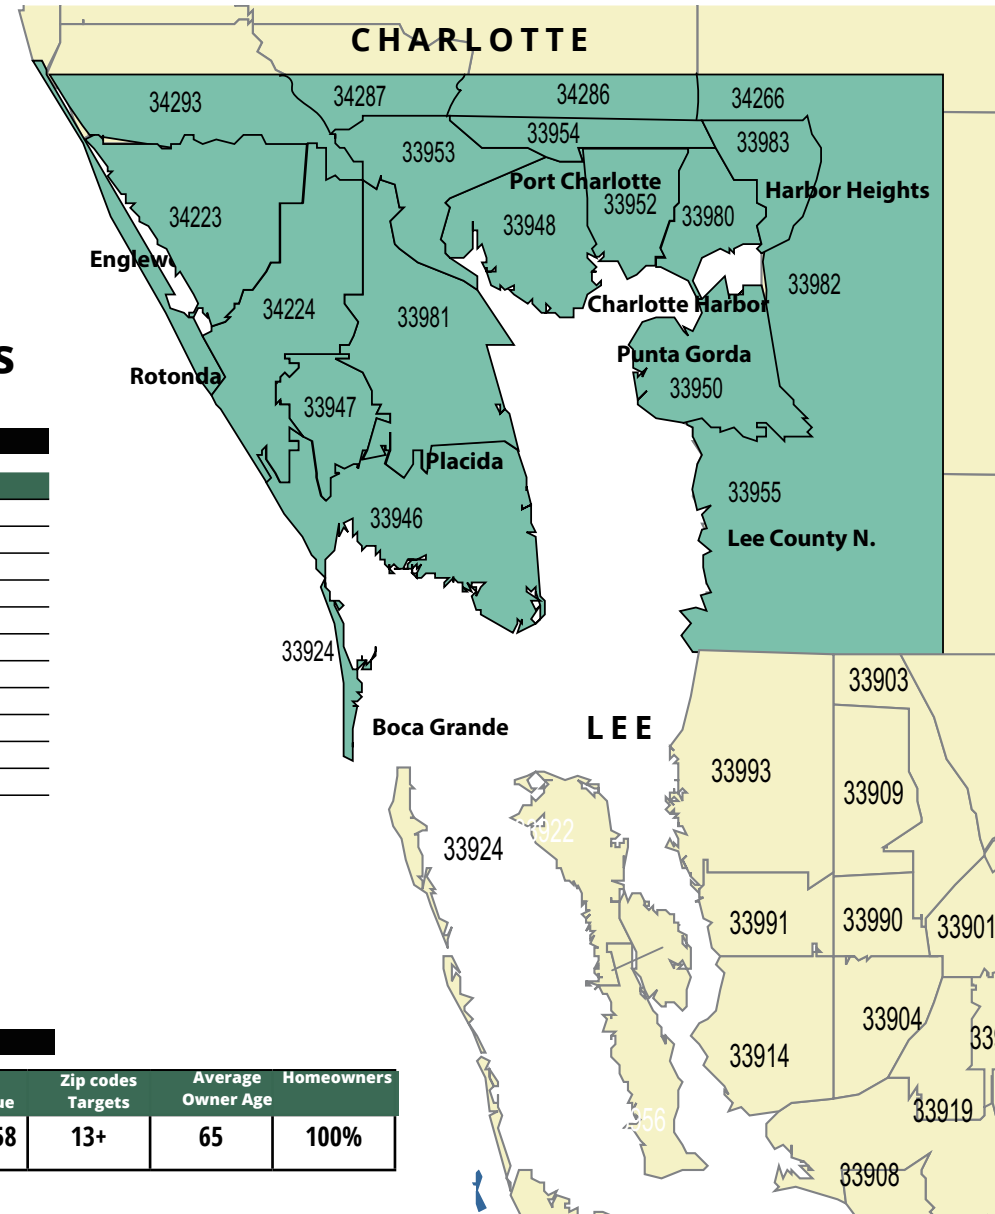

DISTRIBUTION MAP CHARLOTTE COUNTY

Charlotte County

Includes: Englewood, Port Charlotte, Charlotte Harbor, Harbor Heights, Rotonda West, Punta Gorda, Placida

33946, 33947, 33948, 33950, 33952,
33953, 33954, 33955, 33980,
33981, 33982, 33983, 34224

ZONE 4 50,000 Homes

2018 Distribution Schedule

ISSUE	AD DEADLINE	IN-HOME
JANUARY	1/05	1/15
FEBRUARY	1/25	2/15
MARCH	2/30	3/15
APRIL	3/30	4/15
MAY	4/30	5/15
JUNE	5/30	6/15
JULY	6/30	7/15
AUGUST	7/30	8/15
SEPTEMBER	8/30	9/15
OCTOBER	9/30	10/15
NOVEMBER	10/30	11/15
DECEMBER	11/30	12/15

 3 Day USPS Delivery

 No Delivery

Demographics Average

Average Net worth	Average Income	Average Home Value	Zip codes Targets	Average Owner Age	Homeowners
\$455,600	\$65,206	\$274,558	13+	65	100%

*Please note zip code distribution may vary slightly due to seasonal shifts per quarterly list revisions.