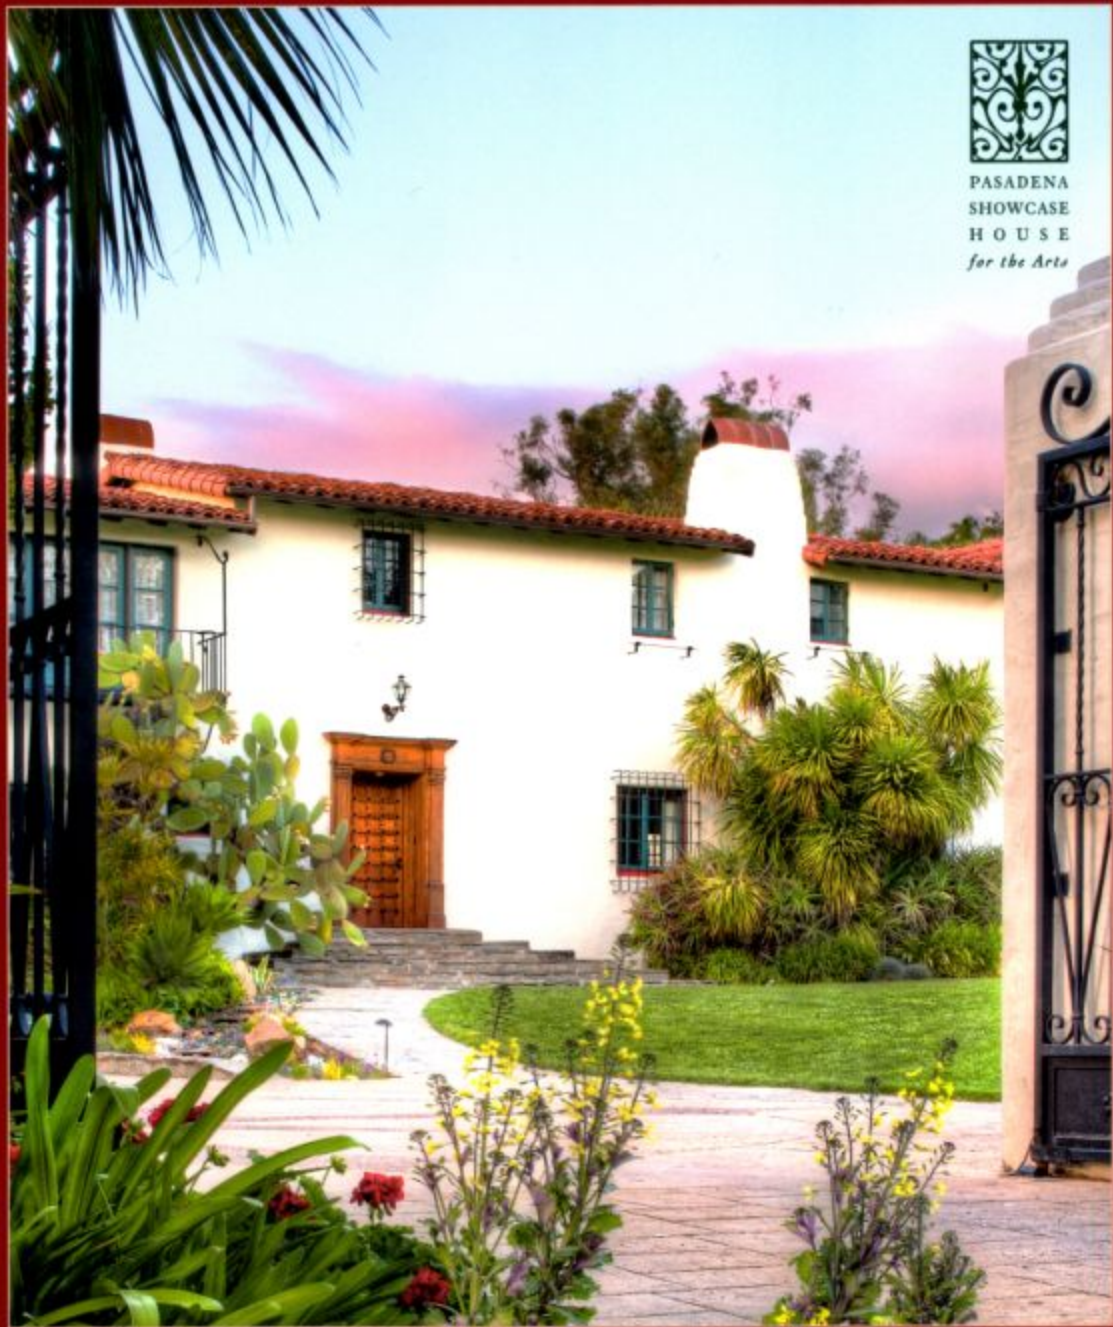

2012 PASADENA SHOWCASE HOUSE OF DESIGN

PASADENA
SHOWCASE
HOUSE
for the Arts

GUEST SUITE

Saxony Design Build
*Joshua Cain, Jeff Godbold,
Andrea Andre, Kevin Janak and
Jorge Ochoa*

2502 Hyperion Avenue
Los Angeles, CA 90027
818.848.2084
info@saxonydesignbuild.com
www.Saxonydesignbuild.com