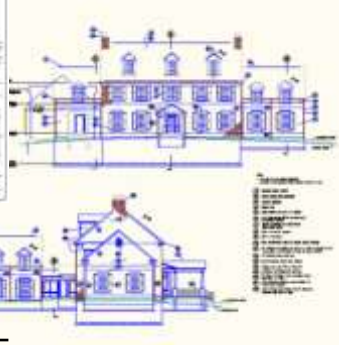

Large Format Printing - Blueprints & Posters

NEW - Large format Printing!

Up to 36" wide x any length!

Uses:

CAD/Engineering Drawings

Blueprints

Posters

Paper Banners

Same day printing available!

Scanning & copying, just \$1 per linear foot!

Blueprint prices from \$0.25 per square foot!

Ask us for a quote!

Black or color printing!

Example: 2x3' B/W on 20# Bond

Low Coverage = 6 sq ft x \$0.25 = \$1.50