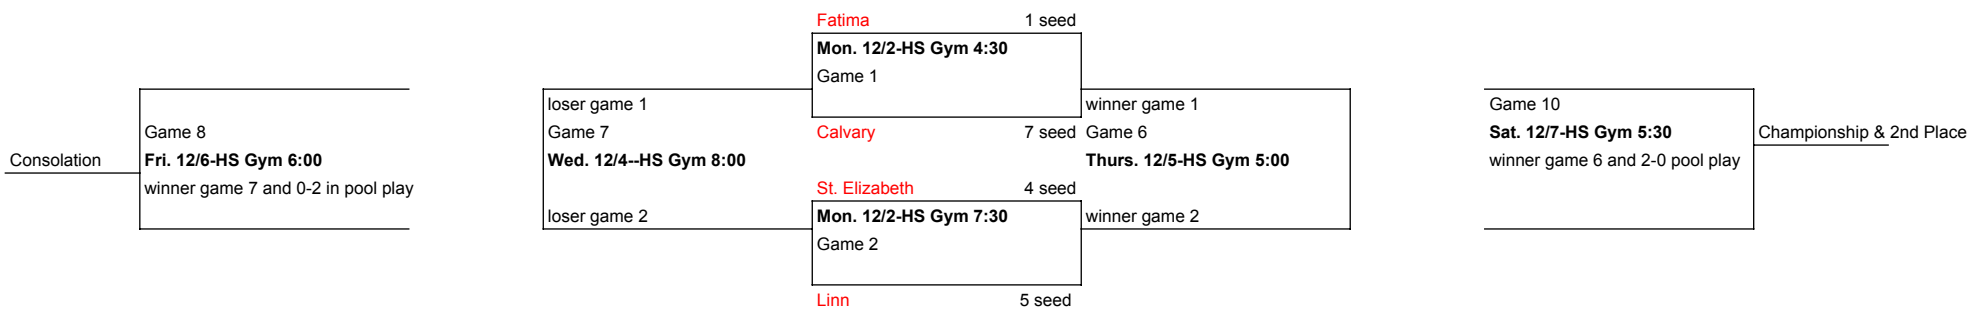

33rd Annual Eugene Tournament-Girls Bracket

- 2nd seed Eugene
- 3rd seed Belle
- 6th seed Tuscumbia

Game 3	2 vs 6	<u>Eugene vs. Tuscumbia</u>	<b>Mon. 12/2 HS Gym 6:00</b>
Game 4	3 vs 6	<u>Belle vs. Tuscumbia</u>	<b>Tues. 12/3 HS Gym 4:30</b>
Game 5	2 vs 3	<u>Eugene vs. Belle</u>	<b>Wed. 12/4 HS Gym 5:00</b>

\*\*2-0 in pool play= championship  
 \*\*1-1 in pool play=3rd place  
 \*\*0-2 in pool play=consolation

Tie breaker for pool play-head to head, point differential, total points allowed