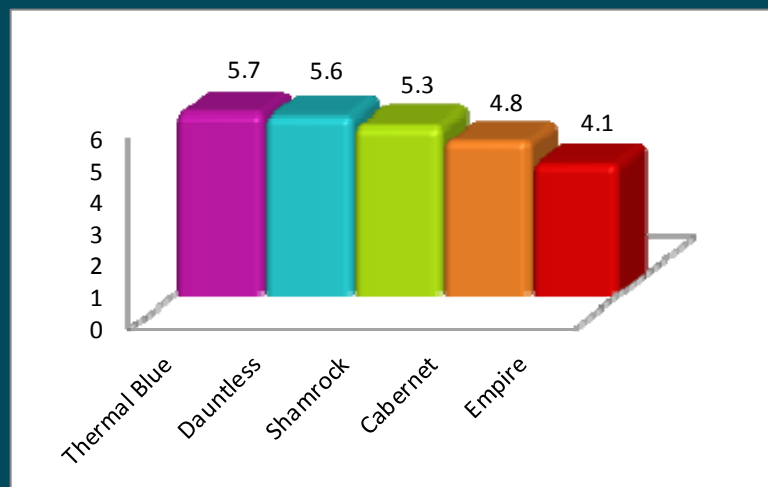

Seeding Rates:

3-4 LBS/1,000 square feet for new establishment

1-2 LBS/1,000 square feet for overseeding

Dauntless (A05-315) has a lush green color and medium leaf texture making it a desirable turf. **Dauntless** has good spring and summer density ratings.

Dauntless has exhibited excellent disease resistance. It was highly rated in the 2012 NTEP data for disease resistance to stem rust, crown rust, rust disease, and summer patch.

Dauntless is ideal for home lawns, commercial properties, sports fields, parks, golf course fairways, tees and roughs.

Dauntless blends well with other Kentucky Bluegrass, Perennial Ryegrass, Fine Fescue and Tall Fescue.