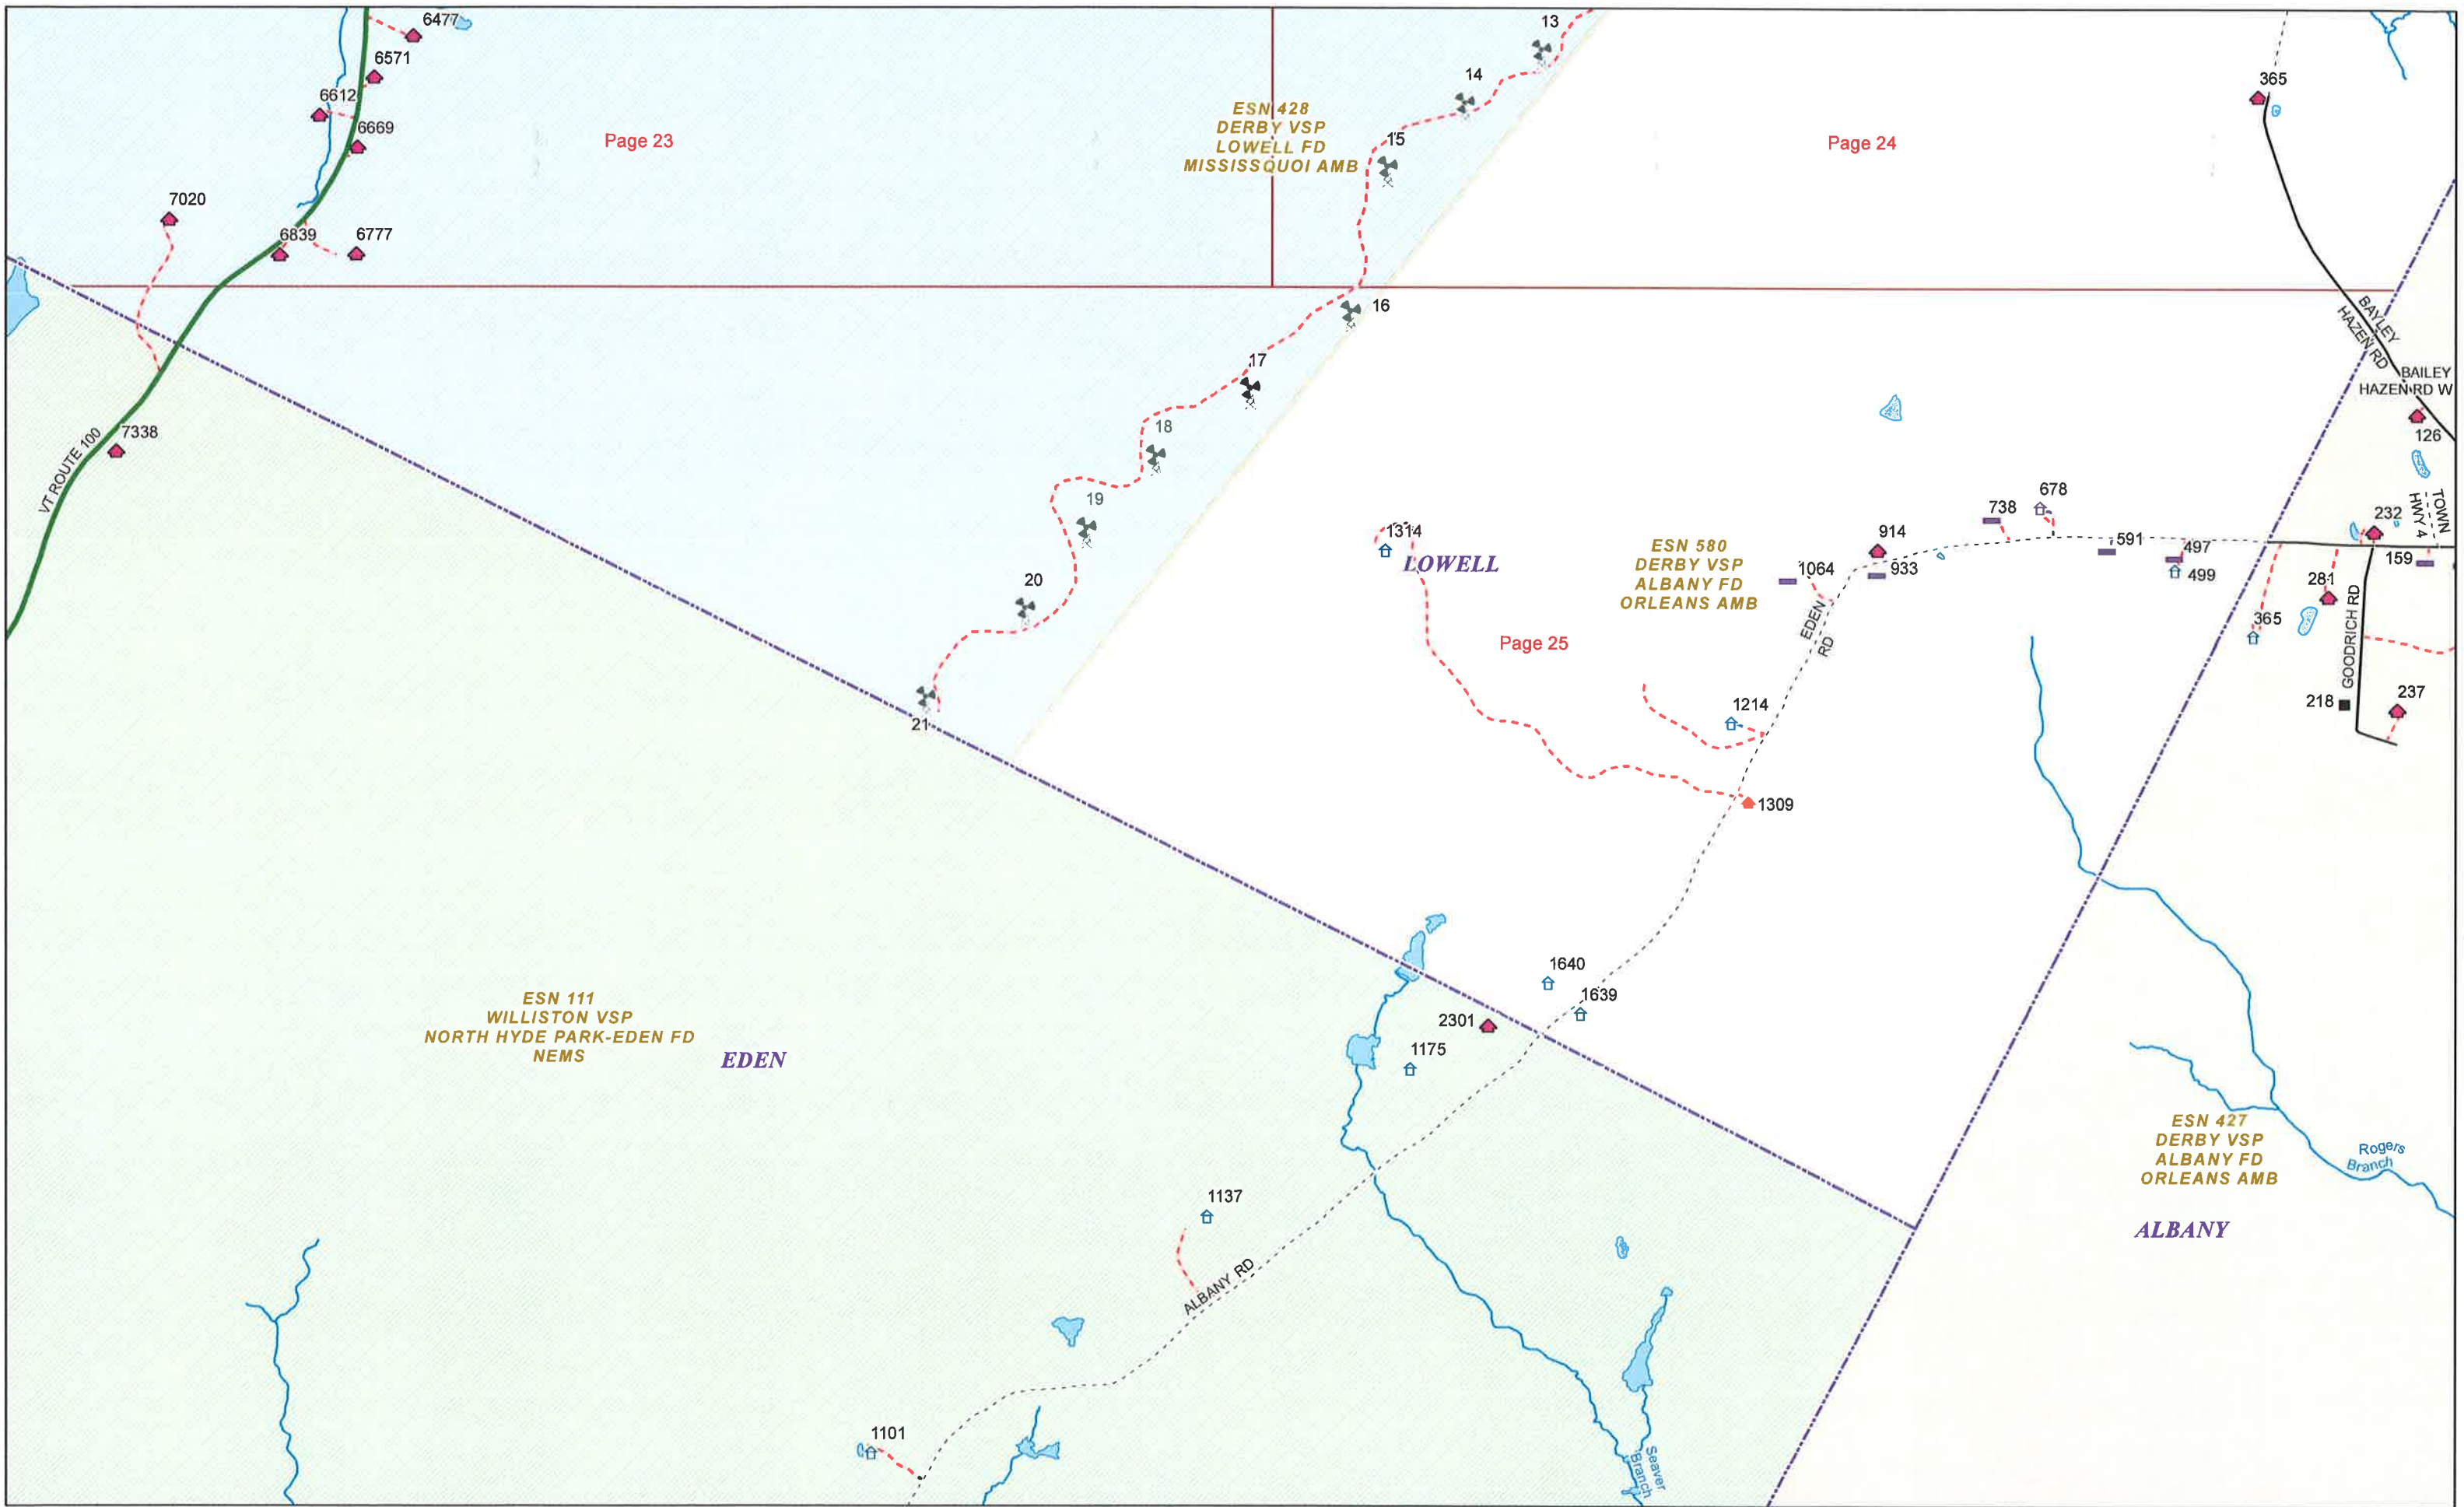

Page 23

Page 24

Page 25

ESN 428
DERBY VSP
LOWELL FD
MISSISSQUOI AMB

ESN 580
DERBY VSP
ALBANY FD
ORLEANS AMB

ESN 111
WILLISTON VSP
NORTH HYDE PARK-EDEN FD
NEMS

ESN 427
DERBY VSP
ALBANY FD
ORLEANS AMB

EDEN

LOWELL

ALBANY