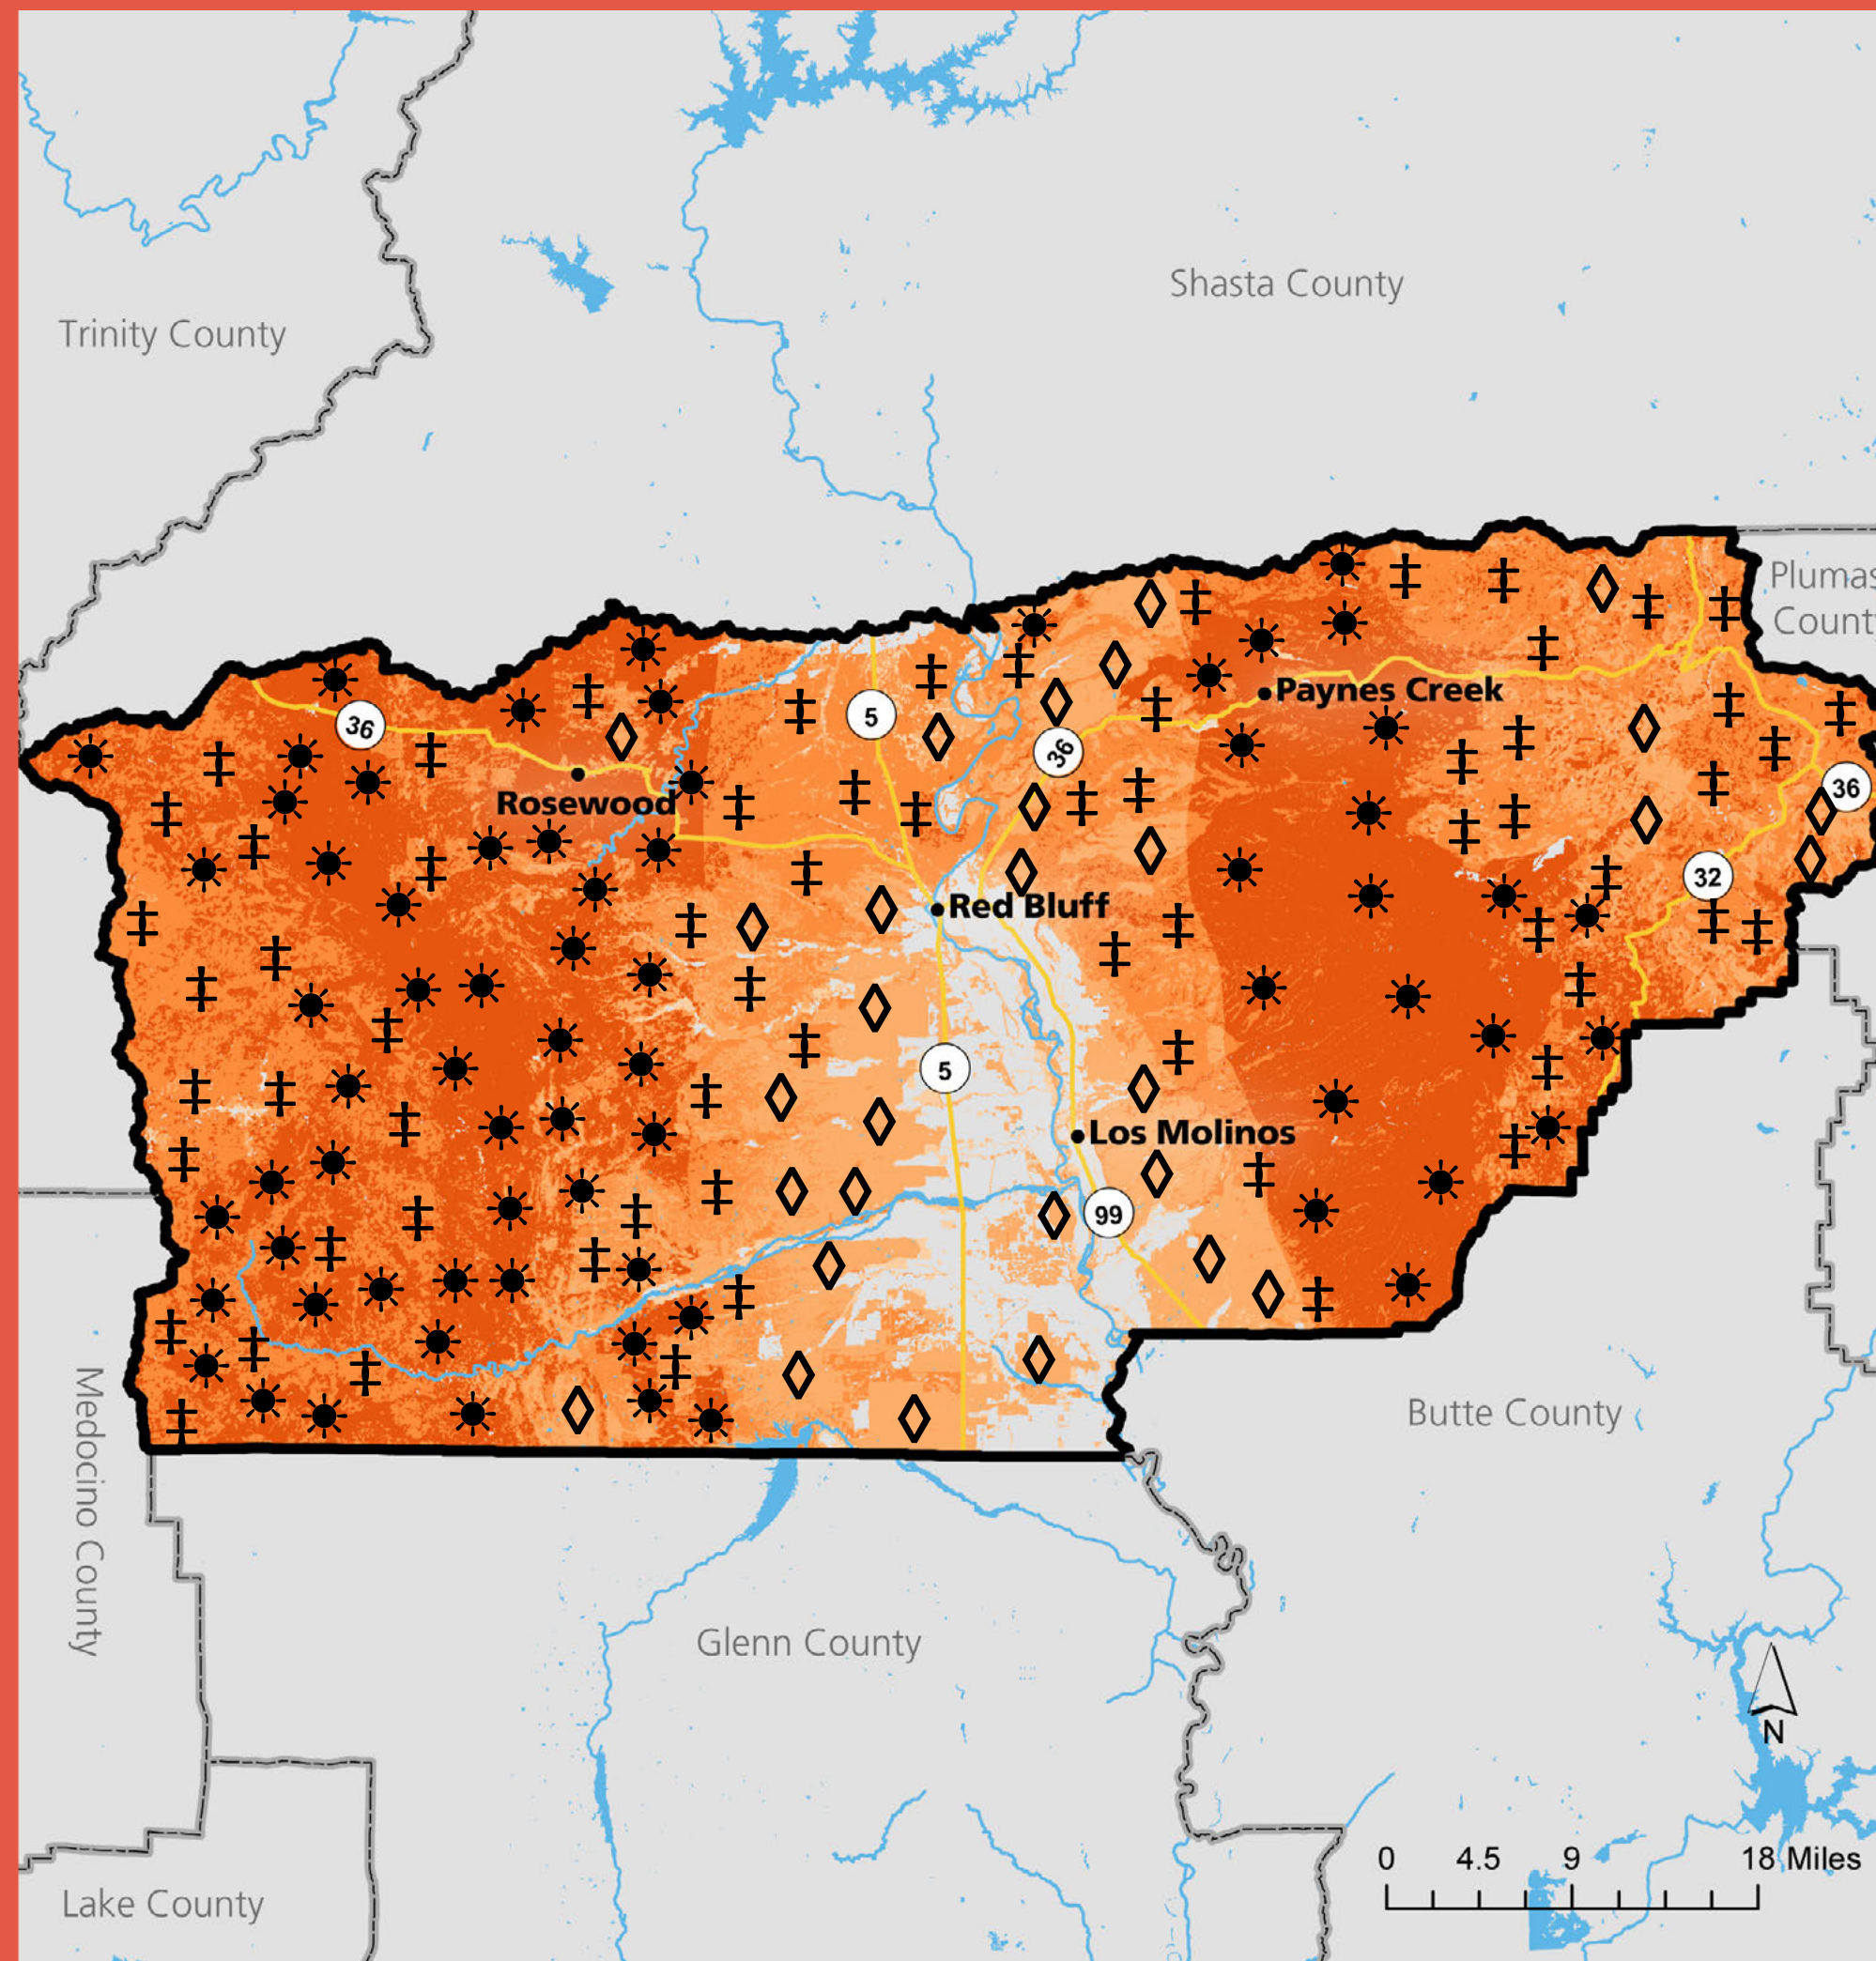

WHAT IS YOUR DISASTER RISK?

TEHAMA COUNTY

EARTHQUAKE HAZARD

Earthquake Hazard Risk Scale

WILDFIRE HAZARD

Wildfire Hazard Risk Scale

FLOOD HAZARD

Flood Hazard Risk Scale