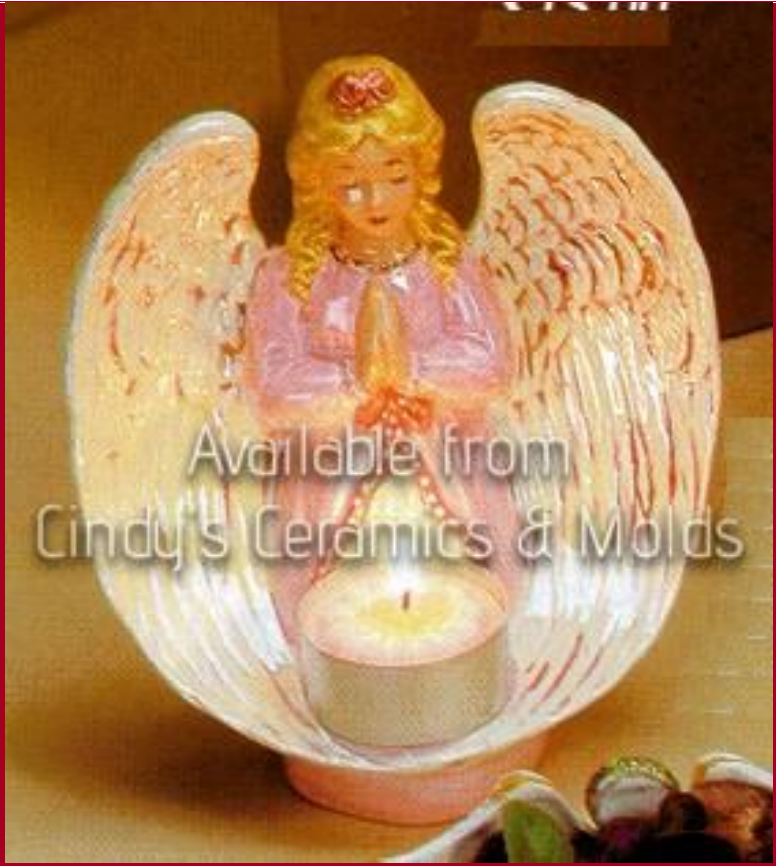

FB-189

6 Long

8.00

Angelica Angel with Stars Banner Ornaments/ Magnets (Includes five Stars- additional stars available for a slight upcharge)

L-3012

5 High

12.00

Angel Light