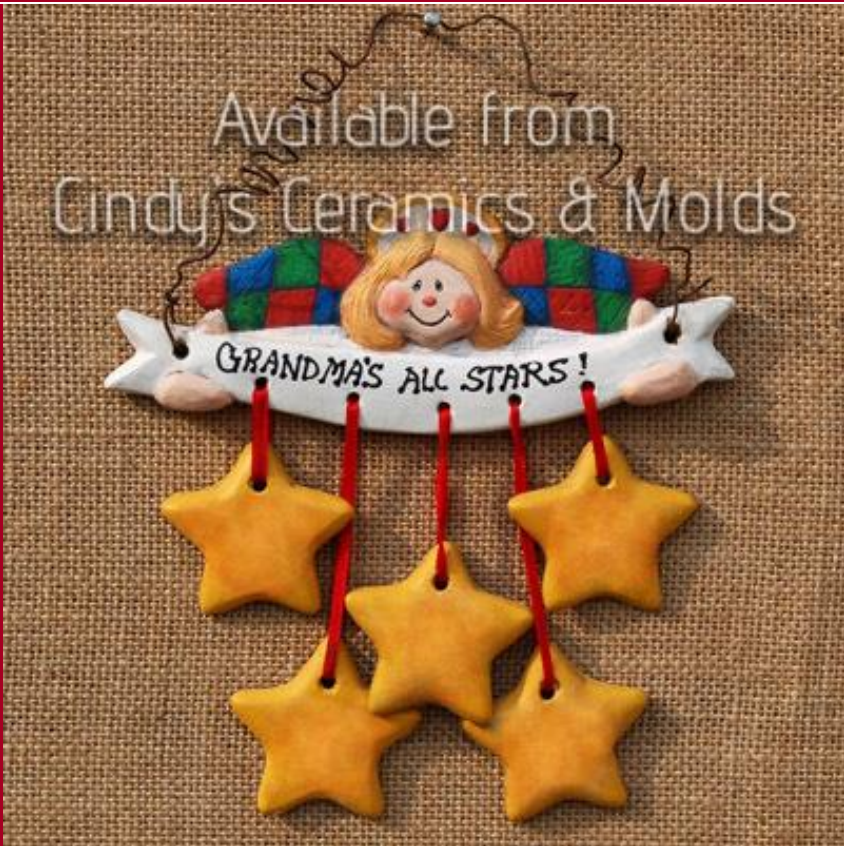

FB-189

6 Long

8.00

Angelica Angel with Stars Banner Ornaments/ Magnets (Includes five Stars- additional stars available for a slight upcharge)

L-3012