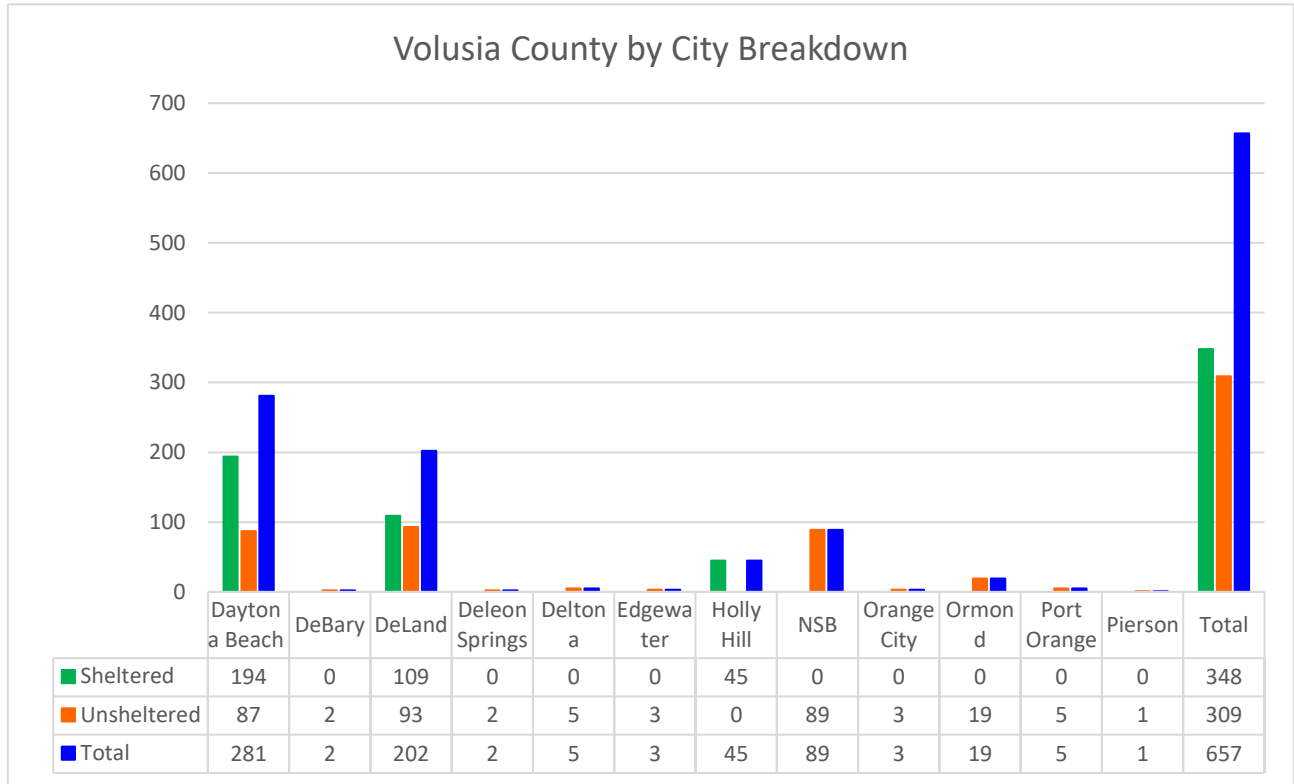

## 2021 Point in Time Count: **694**

Flagler & Volusia Counties

[www.vfcontinuum.org](http://www.vfcontinuum.org)

June 2021

Point in Time Count Trends

### Flagler County Point in Time Count Total: **37**

Flagler County by City Breakdown

**Volusia County Point in Time Count Total: 657**

**Total number of veterans identified during the count: 25**

*\*Veteran status was not collected during the unsheltered count, since it was a head only count due to COVID-19.*