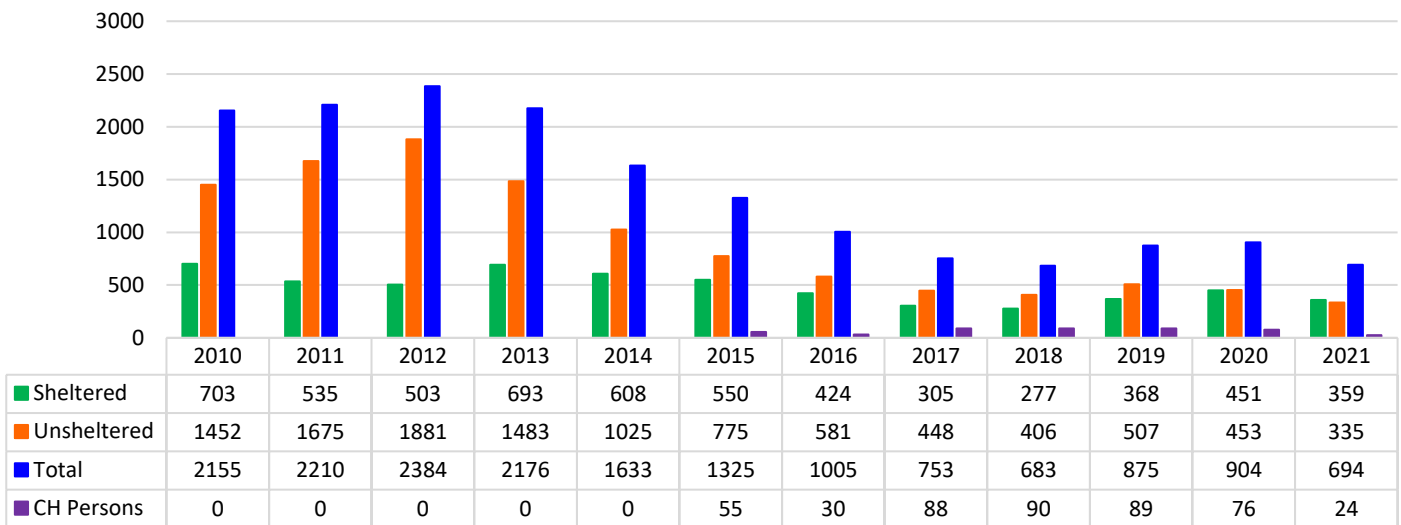

## 2021 Point in Time Count: **694**

Flagler & Volusia Counties

[www.vfcontinuum.org](http://www.vfcontinuum.org)

June 2021

Point in Time Count Trends

### Flagler County Point in Time Count Total: **37**

Flagler County by City Breakdown

**Volusia County Point in Time Count Total: 657**

**Total number of veterans identified during the count: 25**

*\*Veteran status was not collected during the unsheltered count, since it was a head only count due to COVID-19.*