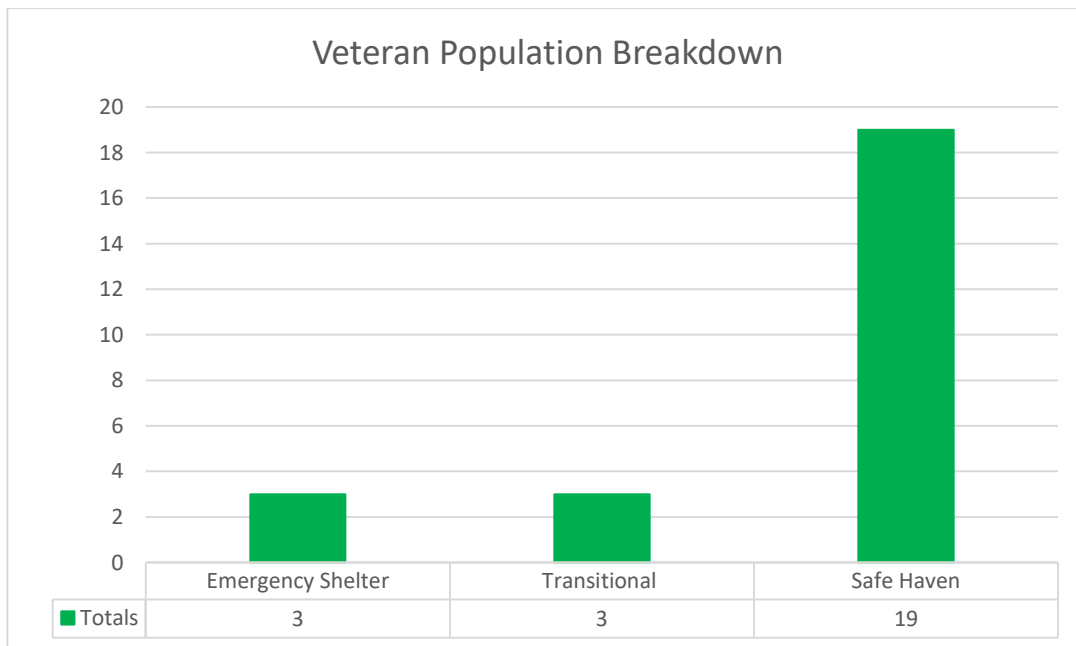

## 2021 Point in Time Count: **694**

Flagler & Volusia Counties

[www.vfcontinuum.org](http://www.vfcontinuum.org)

June 2021

Point in Time Count Trends

### Flagler County Point in Time Count Total: **37**

Flagler County by City Breakdown

**Volusia County Point in Time Count Total: 657**

**Total number of veterans identified during the count: 25**

*\*Veteran status was not collected during the unsheltered count, since it was a head only count due to COVID-19.*