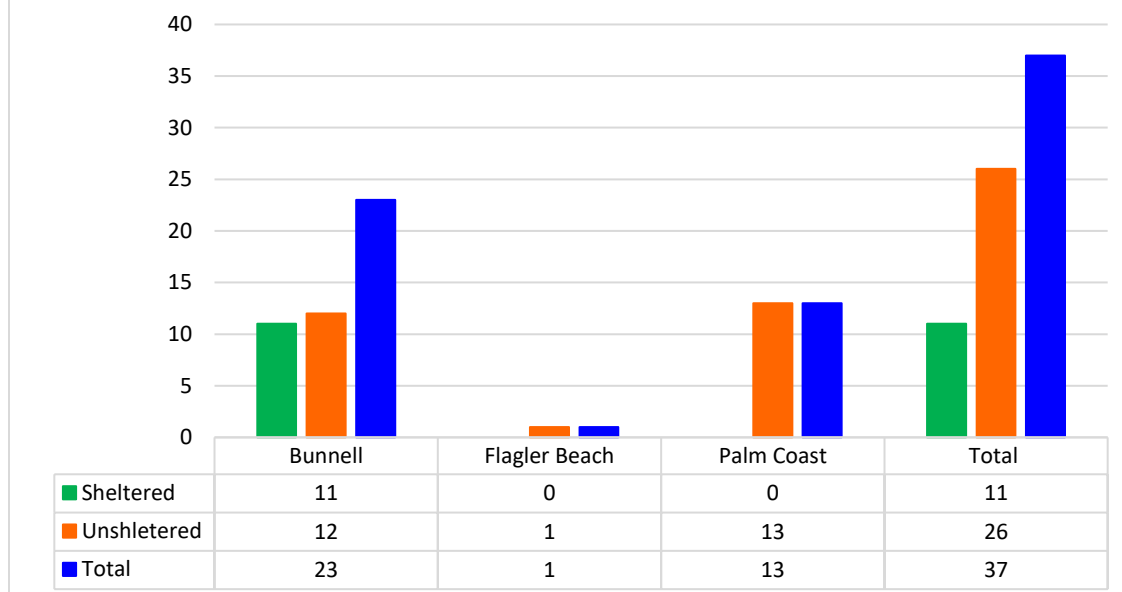

## 2021 Point in Time Count: **694**

Flagler & Volusia Counties

[www.vfcontinuum.org](http://www.vfcontinuum.org)

June 2021

Point in Time Count Trends

### Flagler County Point in Time Count Total: **37**

Flagler County by City Breakdown

**Volusia County Point in Time Count Total: 657**

**Total number of veterans identified during the count: 25**

*\*Veteran status was not collected during the unsheltered count, since it was a head only count due to COVID-19.*