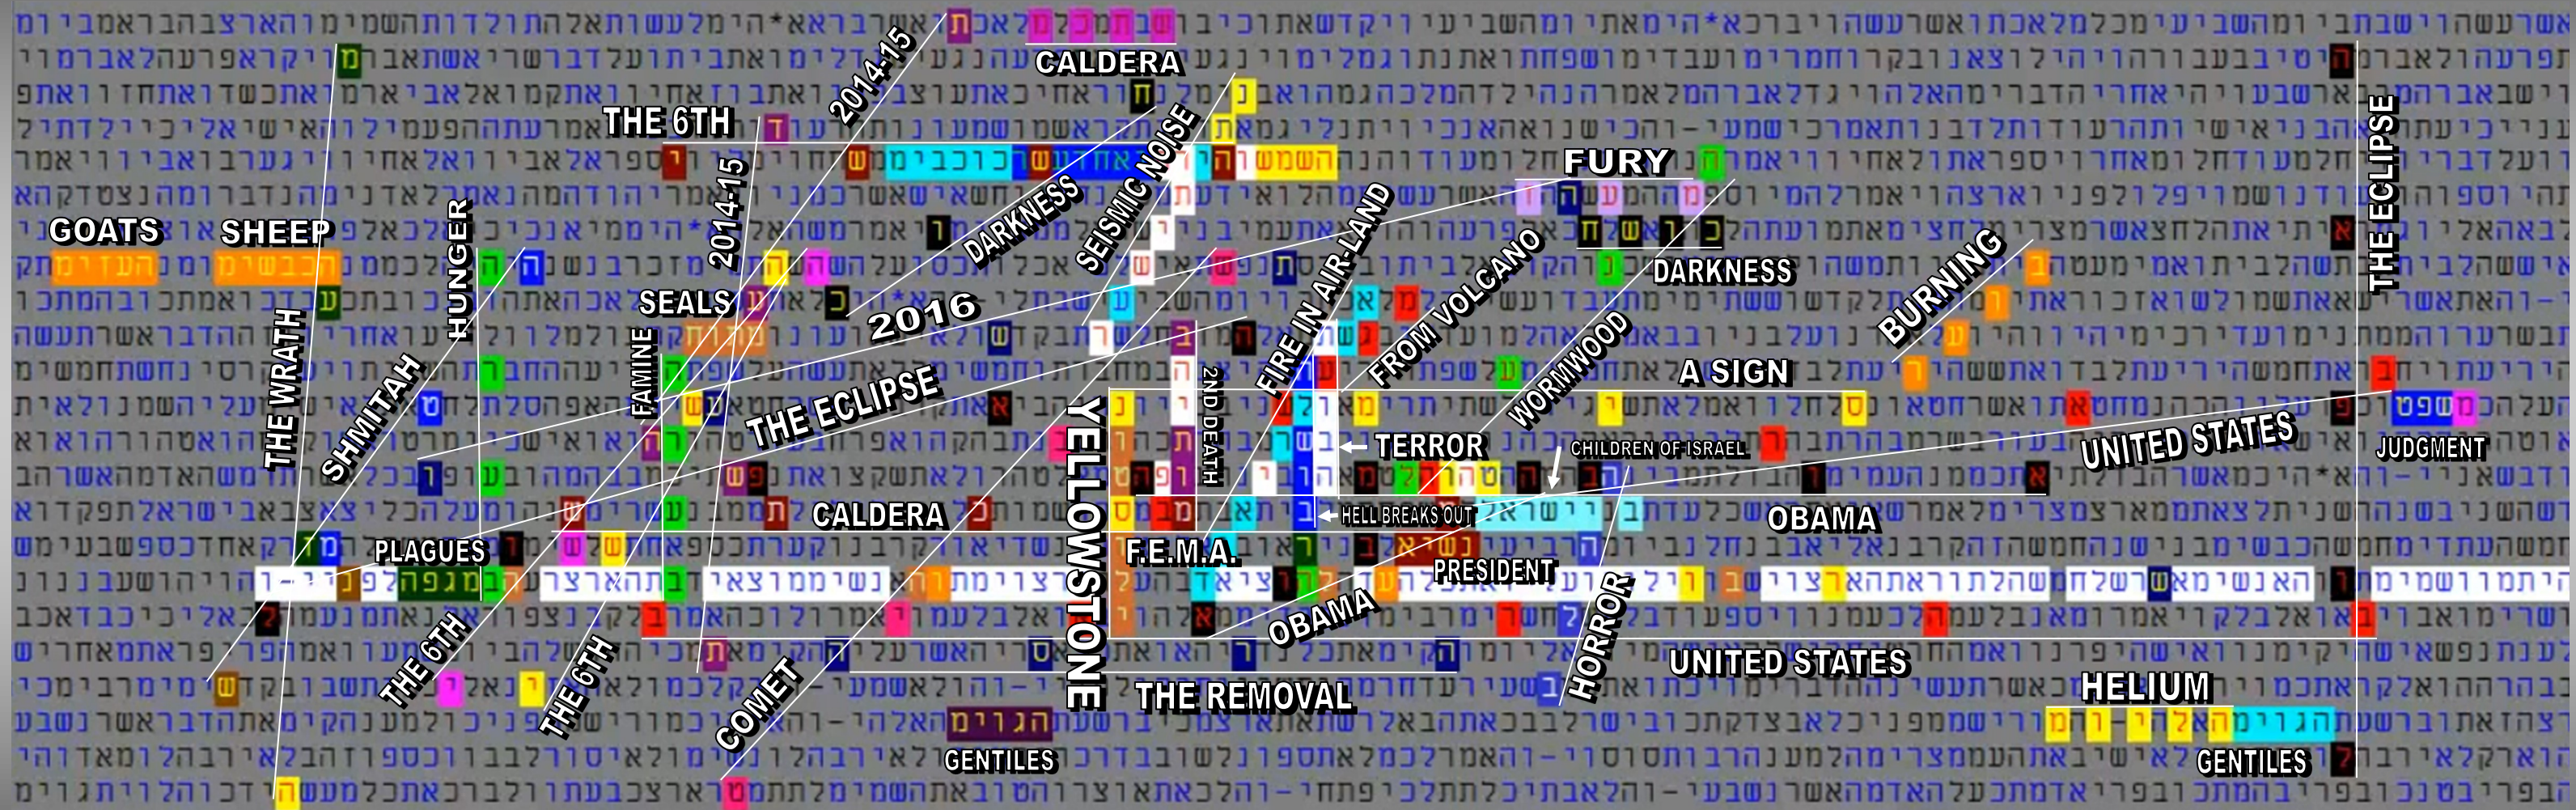

# YELLOWSTONE

## Bible Code Matrix of Prophecy in Scripture

© MATTHEW WRIGHT MINISTRIES  
Graphic layout by Luis B. Vega

RESOURCES  
[youtube.com/user/TheMatt71269](https://youtube.com/user/TheMatt71269)  
[biblecodenow1@gmail.com](mailto:biblecodenow1@gmail.com)  
[biblecodenow.com](http://biblecodenow.com)  
[facebook.com/groups/code searcher](https://facebook.com/groups/code searcher)

SCRIPTURE SOURCE(S)  
Old & New Testament  
TorahSoft

FOR AN EXPLANATION - STUDY OF THE CHART CODE MATRIX, VISIT THE YOUTUBE CHANNEL VIDEO SERIES.

**WIDTH: 13193 CENTER: 146913**