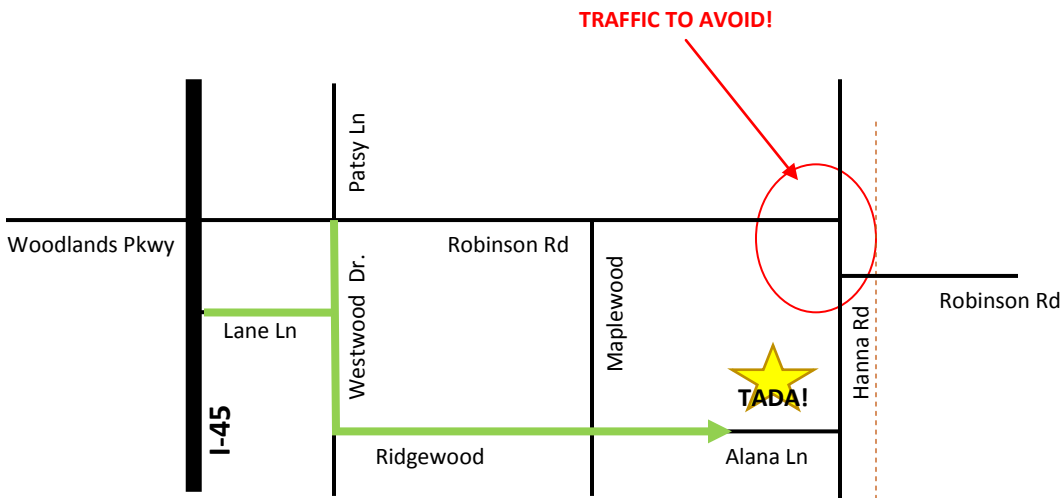

AVOID THE TRAFFIC!!

Traffic in Oak Ridge can be slow between the hours of 4pm-6pm weekdays at the intersection of Hanna and Robinson Road, so don't get stuck in it! Avoid the traffic by taking the route below:

- From I45: Right on Lane Lane off of feeder, right on Westwood, left on Ridgewood which turns into Alana, left on Hanna.
- From Woodlands Parkway: Right on Westwood, left on Ridgewood which turns into Alana, left on Hanna.
- *You can also get to TADA off of Alana by going through back parking lot, and avoiding Hanna altogether.