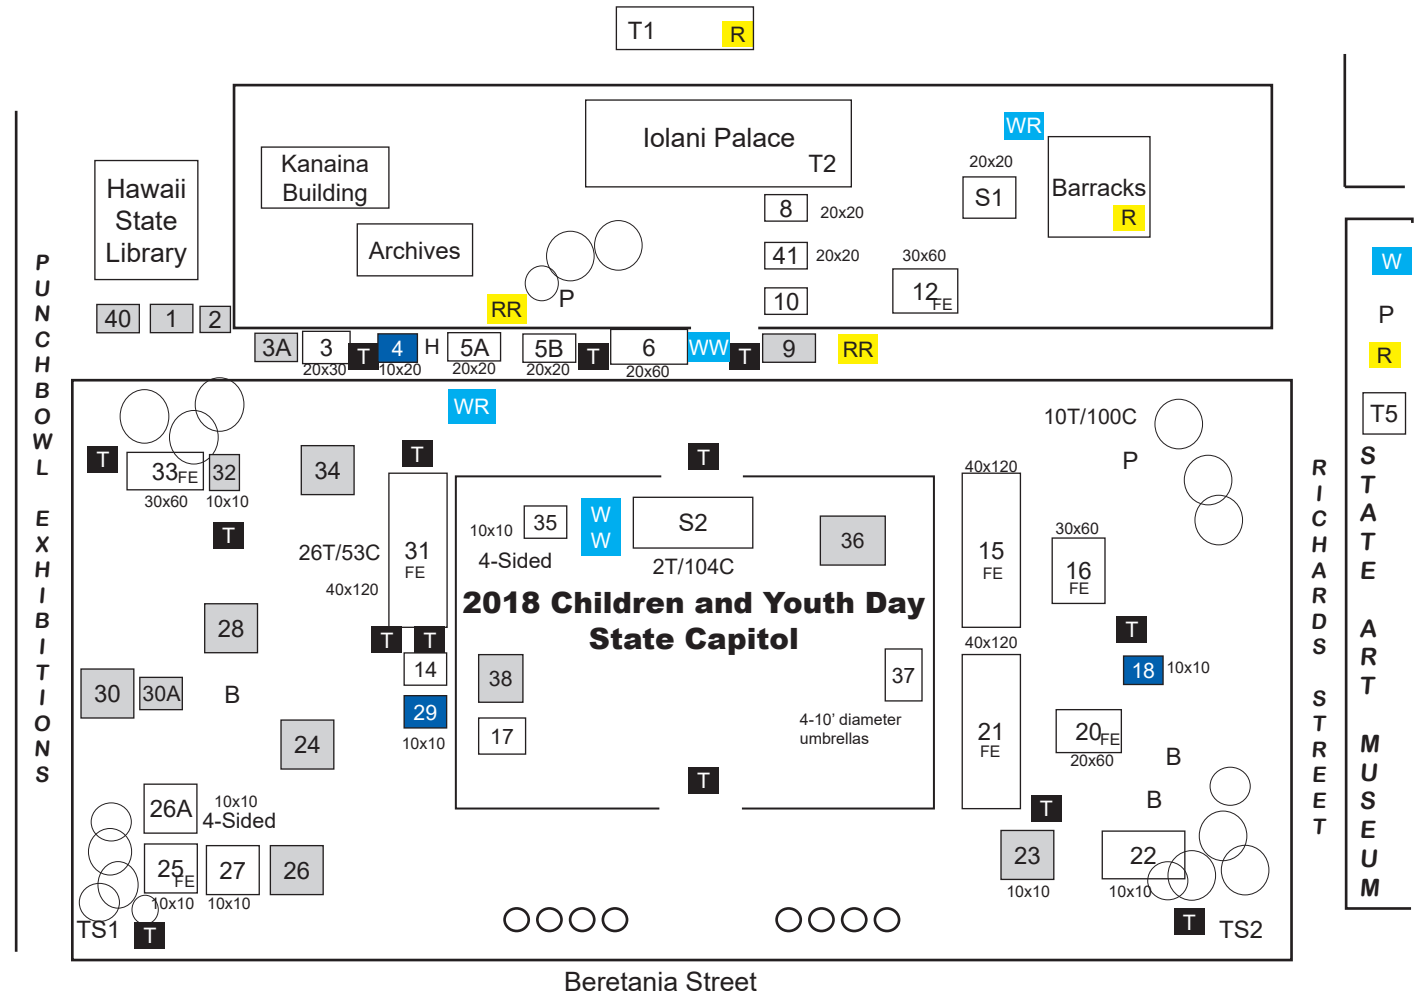

2018 Children and Youth Day State Capitol

- 1 Bayer Vegetables and Insects
- 2 Cosplay Jurassic Jeep
- 3 Green Zone
- 3A Electric Vehicle
- 4 Event Check-In
- 5A Kokua Hawaii Foundation
- 5B Hospitality Supply Tent
- 6 Volunteer Hospitality Food
- 8 Farm to School Zone
- 9 Key Club
- 10 Keola O Ke Kai Canoe Club
- 12 Cultural Activities
- 14 Scouting Zone
- 15 Children's Interactive Activities
- 16 Kaiser Permanente
- 17 First Aid Station
- 18 Information
- 20 Healthy Hawaii Youth
- 21 Children's Interactive Activities
- 22 i9 Sports
- 23 Meadow Gold Dairies/AYSO Soccer
- 24 United States Tennis Association (USTA) Hawaii
- 25 Ronald McDonald House Charities HI
- 26 McDonalds Happy Meal Tent
- 26A McDonalds Supply Tent
- 27 McDonalds of Hawaii Keiki Activities
- 28 Bulls Soccer Stadium
- 29 Information
- 30 Summit Media
- 30A Summit Media Vehicle
- 31 Children's Interactive Activities
- 32 Caring for Hawaii's Neonates
- 33 Pre & Peri-Natal and Early Learning (0-5 years)
- 34 UH Institute for Astronomy
- 35 Entertainers Area
- 36 Olelo Community Media
- 37 Goodie Bags
- 38 Goodie Bags
- 39 Keiki Car Seat Check-Up
- 40 Kama'aina Kids
- 41 Ho'omau...For the Children

TRAIN STATION
TS1 Beretania/Punchbowl
TS2 Richards/Beretania

STAGES
S1 Iolani Palace
S2 Capitol Rotunda

OTHER
Respite/Breastfeeding Area Tent 33
Cosplay ~Kanaina Building

TOURS
T1 The Judiciary
T2 Iolani Palace
T5 Hawaii State Art Museum

ATM
• Chamber Level (across from snack shop)
• Punchbowl Street

B Bouncer/Heather Inflatables
P Picnic Area
R Restroom
H Handwashing sink
W Water Dispenser
WR Plastic Free Water Refill Stations
FE Fire Extinguisher
T Trash Receptacle

- STAGES**
- S3 Punchbowl St. Jam
 - S4 PG-13 Entertainment
- CYD Fun Run Route ———
- FE Fire Extinguisher
 - T Trash Receptacle

- R Restrooms
- H Handwashing Sink
- P Picnic Area
- F Food Trucks
- W Water Dispenser
- WR Plastic Free Water Refill Stations