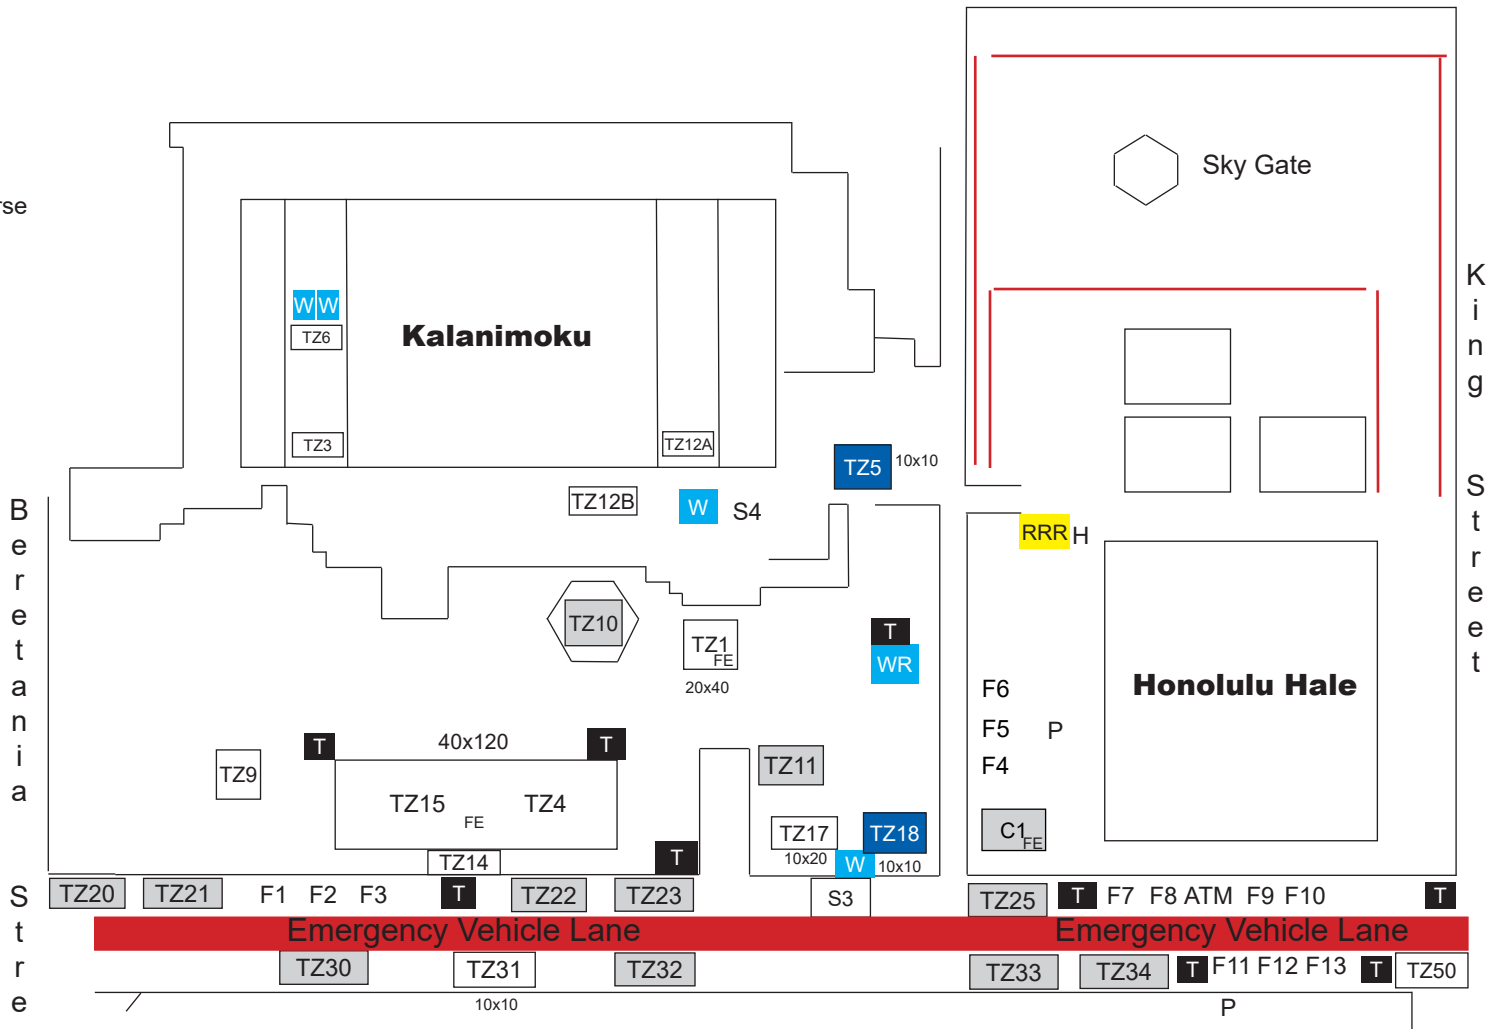

Kalanimoku

Alapai Street

- TZ1 PG-13 Interactive Activities
- TZ3 Youth Challenge
- TZ4 Financial/ Entrepreneurship Zone
- TZ5 Information
- TZ6 Volunteer Hospitality
- TZ9 Golden Horde
- TZ10 Dragon Castle Obstacle Course
- TZ11 Wild One Obstacle Course
- TZ12A Oahu Pickleball Court
- TZ12B Oahu Pickleball Court
- TZ14 Tails of Aloha
- TZ15 Teen Zone Activities
- TZ17 Backstage
- TZ18 Information
- TZ20 McDonald's Golden State Truck
- TZ21 Aloha Shelby & Mustang Car Club
- TZ22 Hawaii Bicycling League
- TZ23 Civil Air Patrol, Hawaii Wing
- TZ25 Kama'aina Kids Climbing Wall
- TZ30 Lowriders Pride Car Club
- TZ31 Lions Club/ Ohana Health/ Project Vision Screening
- TZ32 AMR Ambulance
- TZ33 Kama'aina Kids Ropes Course
- TZ34 Hawaii Air National Guard
- C1 Rail and Transportation Zone
- TZ50 Wet'n'Wild Van

- F1- Pizza Hut
- F2- Nalo Snow
- F3- Hawaiian Waffle Dog
- F4- Mark's Specialities
- F5- Gordon Biersch
- F6- Jamba Juice

- F7- Beachside Food & Delights
- F8- Smply Ono
- F9- Serg's Mexican Kitchen
- F10- Slush Puppies
- F11- Linaka's Catering
- F12- Da Spot
- F13- L&L Hawaiian BBQ

1. **STAGES**
2. S3 Punchbowl St. Jam
   - S4 PG-13 Entertainment
3. CYD Fun Run Route ———
4. FE Fire Extinguisher
   - T Trash Receptacle

- R Restrooms
- H Handwashing Sink
- P Picnic Area
- F Food Trucks
- W Water Dispenser
- WR Plastic Free Water Refill Stations