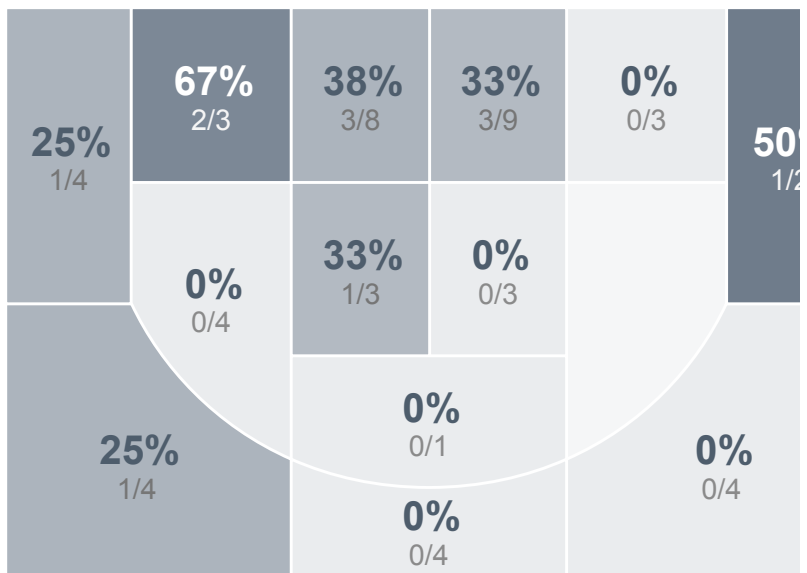

Box Score Report

Century Patriots Girls Basketball vs Williston High School - Feb 17, 2018 - W 75-39

Period Stats

Team	1	2	Final
CHS	43	32	75
WHS	20	19	39

Run Graph

Team Stats

	CHS	WHS
Field Goal %	42.0%	23.1%
Effective Field Goal %	46.4%	26.0%
2FG Made/Attempted	23/45	9/34
2FG%	51.1%	26.5%
3FG Made/Attempted	6/24	3/18
3FG%	25.0%	16.7%
FT Made/Attempted	11/13	12/15
Free Throw Percentage	84.6%	80.0%
Points Per Possession	1.05	0.55
Transition Points	14	0
Points Off Turnovers	19	7
Second Chance Points	14	3
Points in the Paint	46	14
Offensive Rebounds	16	8
Defense Rebounds	31	23
Assists	24	5
Deflections	10	2
Steals	10	8
Blocks	2	2
Turnovers	12	20
Personal Fouls	12	12
Charges Taken	CHS	WHS

Century Patriots Girls Basketball

Williston High School

Century Patriots Girls Basketball's Player Stats

Name	Pts	FG	3FG	FT	+/-	MINS	OREB	DREB	AST	DEFL	STL	BLK	TO	FOUL
#3 Ella Fridley	0	0/1	0/1	0/0	+ 3	4	0	1	0	0	0	0	0	0
#10 Mya Klein	2	1/1	0/0	0/0	+ 6	12	0	2	1	0	0	0	2	0
#11 Jessica Keller	0	0/0	0/0	0/0	-	-	0	0	1	0	0	0	0	0
#12 Jocelyn Julson	3	1/2	1/2	0/0	+ 3	4	0	1	0	0	0	0	0	1
#13 Chloe Markovic	0	0/1	0/1	0/0	+ 9	8	4	1	1	0	1	0	0	0
#14 Megan Anderson	10	3/9	2/6	2/2	+ 18	14	0	1	2	1	1	0	2	1
#15 Katelyn Selensky	3	1/5	1/4	0/0	+ 27	22	1	1	7	4	2	0	2	1
#21 Amber Domres	4	2/6	0/1	0/0	+ 7	15	1	1	1	0	1	0	1	1
#22 Bailee Otterness	12	3/9	0/0	6/6	+ 22	17	3	4	0	0	0	0	0	2
#24 Julia Fitterer	0	0/3	0/2	0/0	- 4	6	0	2	0	0	1	0	0	0
#25 Brooke Pfaff	0	0/1	0/0	0/0	-	-	0	0	1	0	0	0	0	0
#32 Lauren Ware	22	9/13	1/1	3/3	+ 32	26	4	9	4	2	2	1	3	1
#33 Hailey Fletcher	0	0/2	0/0	0/0	+ 3	4	0	1	0	0	0	0	1	1
#35 Mariya Kinnebrew	6	3/4	0/1	0/0	+ 29	19	1	2	2	1	1	1	0	2
#40 Lilly Keplin	9	4/10	1/5	0/2	+ 22	23	2	3	4	2	1	0	1	2
#42 Missy Grosz	4	2/2	0/0	0/0	+ 3	4	0	1	0	0	0	0	0	0