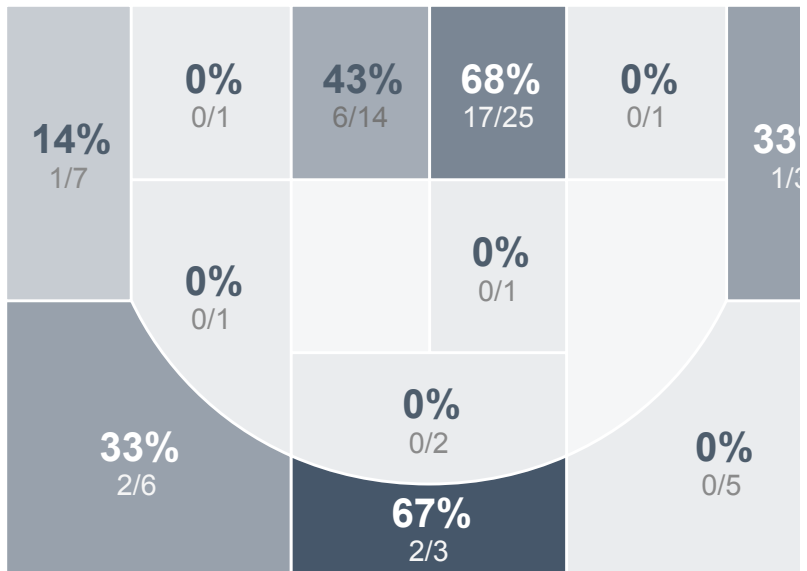

Box Score Report

Century Patriots Girls Basketball vs Williston High School - Feb 17, 2018 - W 75-39

Period Stats

Team	1	2	Final
CHS	43	32	75
WHS	20	19	39

Run Graph

Team Stats

	CHS	WHS
Field Goal %	42.0%	23.1%
Effective Field Goal %	46.4%	26.0%
2FG Made/Attempted	23/45	9/34
2FG%	51.1%	26.5%
3FG Made/Attempted	6/24	3/18
3FG%	25.0%	16.7%
FT Made/Attempted	11/13	12/15
Free Throw Percentage	84.6%	80.0%
Points Per Possession	1.05	0.55
Transition Points	14	0
Points Off Turnovers	19	7
Second Chance Points	14	3
Points in the Paint	46	14
Offensive Rebounds	16	8
Defense Rebounds	31	23
Assists	24	5
Deflections	10	2
Steals	10	8
Blocks	2	2
Turnovers	12	20
Personal Fouls	12	12
Charges Taken	CHS	WHS

Century Patriots Girls Basketball

Williston High School

Century Patriots Girls Basketball's Player Stats

Name	Pts	FG	3FG	FT	+/-	MINS	OREB	DREB	AST	DEFL	STL	BLK	TO	FOUL
#3 Ella Fridley	0	0/1	0/1	0/0	+ 3	4	0	1	0	0	0	0	0	0
#10 Mya Klein	2	1/1	0/0	0/0	+ 6	12	0	2	1	0	0	0	2	0
#11 Jessica Keller	0	0/0	0/0	0/0	-	-	0	0	1	0	0	0	0	0
#12 Jocelyn Julson	3	1/2	1/2	0/0	+ 3	4	0	1	0	0	0	0	0	1
#13 Chloe Markovic	0	0/1	0/1	0/0	+ 9	8	4	1	1	0	1	0	0	0
#14 Megan Anderson	10	3/9	2/6	2/2	+ 18	14	0	1	2	1	1	0	2	1
#15 Katelyn Selensky	3	1/5	1/4	0/0	+ 27	22	1	1	7	4	2	0	2	1
#21 Amber Domres	4	2/6	0/1	0/0	+ 7	15	1	1	1	0	1	0	1	1
#22 Bailee Otterness	12	3/9	0/0	6/6	+ 22	17	3	4	0	0	0	0	0	2
#24 Julia Fitterer	0	0/3	0/2	0/0	- 4	6	0	2	0	0	1	0	0	0
#25 Brooke Pfaff	0	0/1	0/0	0/0	-	-	0	0	1	0	0	0	0	0
#32 Lauren Ware	22	9/13	1/1	3/3	+ 32	26	4	9	4	2	2	1	3	1
#33 Hailey Fletcher	0	0/2	0/0	0/0	+ 3	4	0	1	0	0	0	0	1	1
#35 Mariya Kinnebrew	6	3/4	0/1	0/0	+ 29	19	1	2	2	1	1	1	0	2
#40 Lilly Keplin	9	4/10	1/5	0/2	+ 22	23	2	3	4	2	1	0	1	2
#42 Missy Grosz	4	2/2	0/0	0/0	+ 3	4	0	1	0	0	0	0	0	0