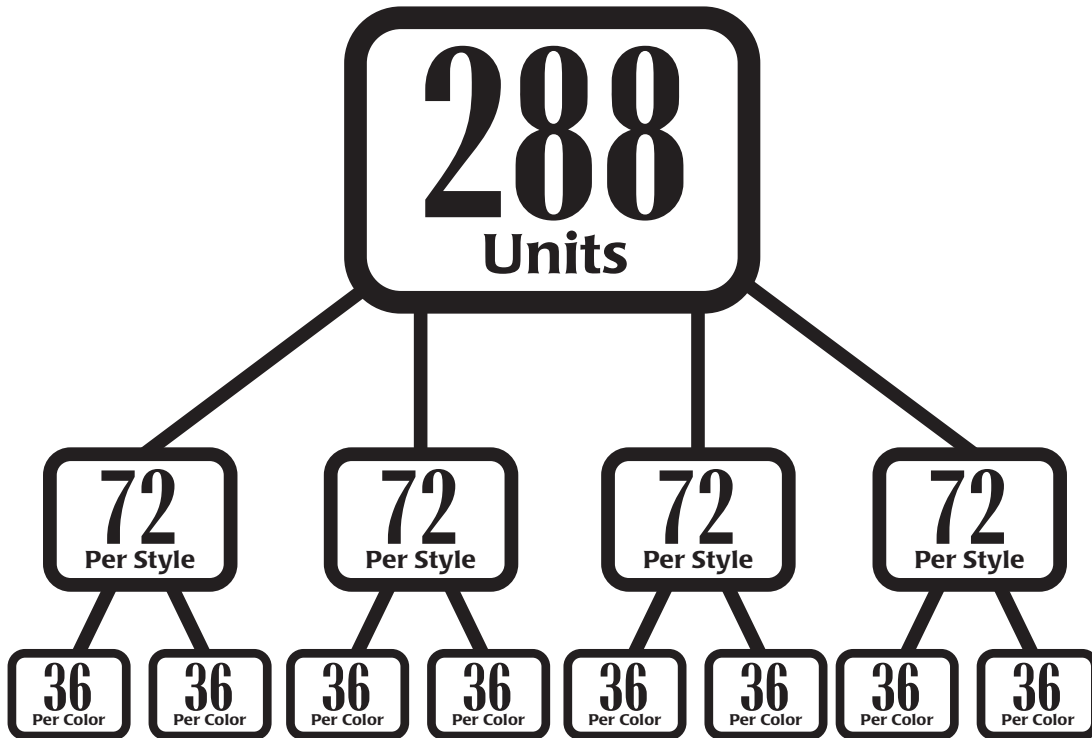

288 Units Plus

- 1. Select Color Minimum
- 2. Select Total Quantity