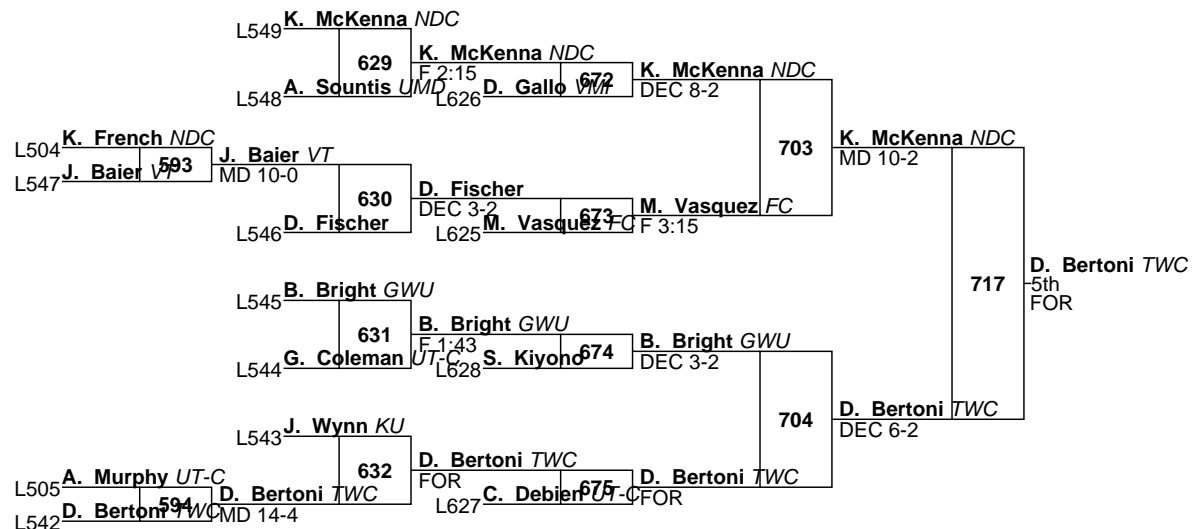

DEC 4-2

F 2:08

2019 Southeast Open  
Open  
133

3WCFinesilver Smith UT-C  
 L705 J. Finesilver BBWC  
 L706 DEC 11-6

2019 Southeast Open

Open

165

2019 Southeast Open  
Open  
174