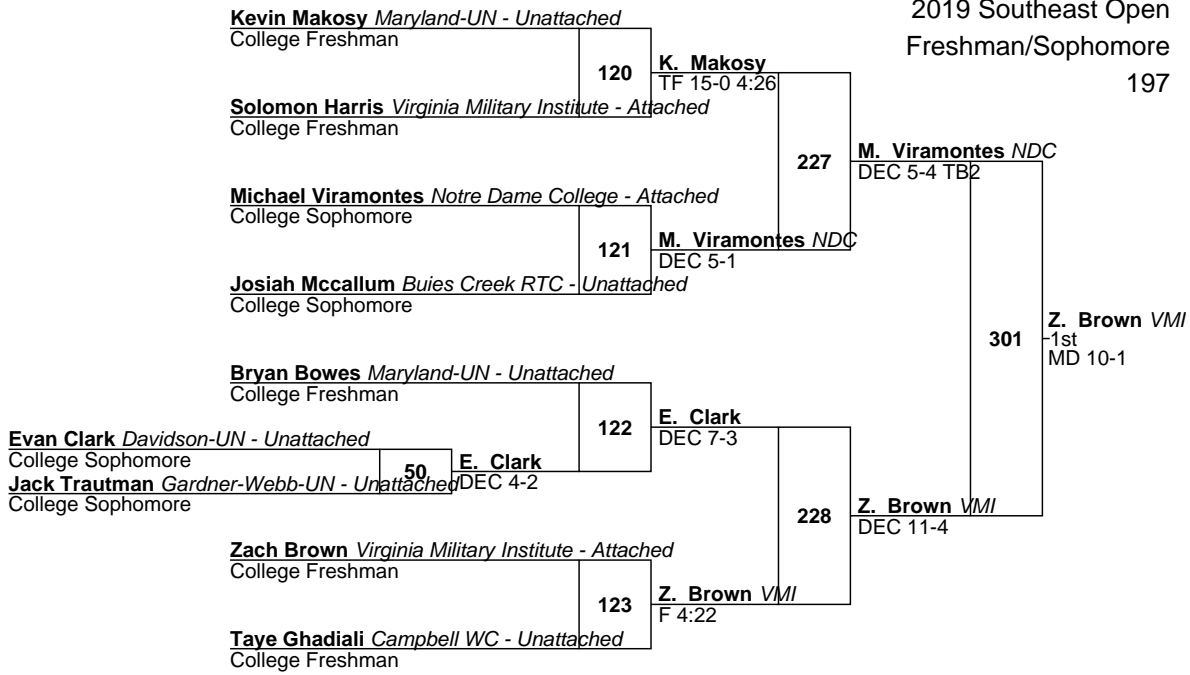

**P. Pierce** *GMU* 226  
F 0:52

2019 Southeast Open  
Freshman/Sophomore  
197

2019 Southeast Open

Open

125

**Korbin Meink** *Campbell - Attached*  
College Junior

534

**K. Meink** *CMPL*  
DEC 8-2