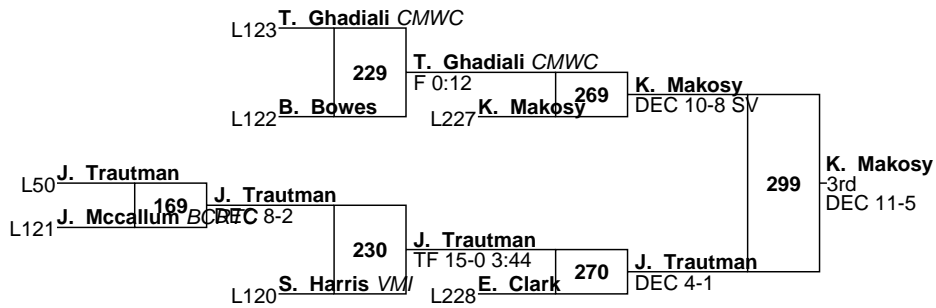

**P. Pierce** *GMU* 226  
F 0:52

2019 Southeast Open  
Freshman/Sophomore  
197

2019 Southeast Open

Open

125

**Korbin Meink** *Campbell - Attached*  
College Junior

534

**K. Meink** *CMPL*  
DEC 8-2