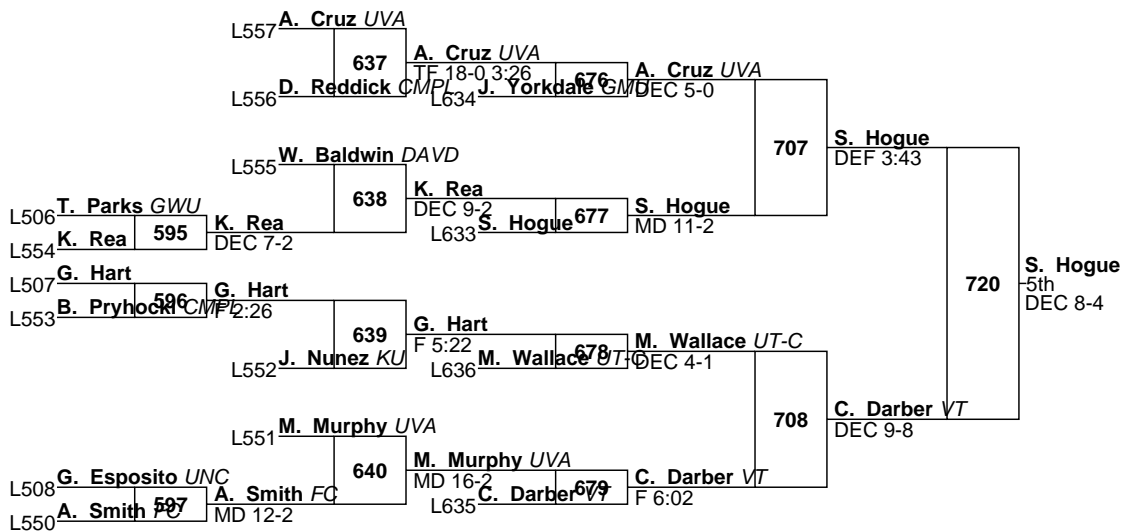

DEC 4-2

F 2:08

2019 Southeast Open  
Open  
133

3WCFinesilver Smith UT-C  
 L705 J. Finesilver BBWC  
 L706 DEC 11-6

2019 Southeast Open

Open

165

2019 Southeast Open  
Open  
174