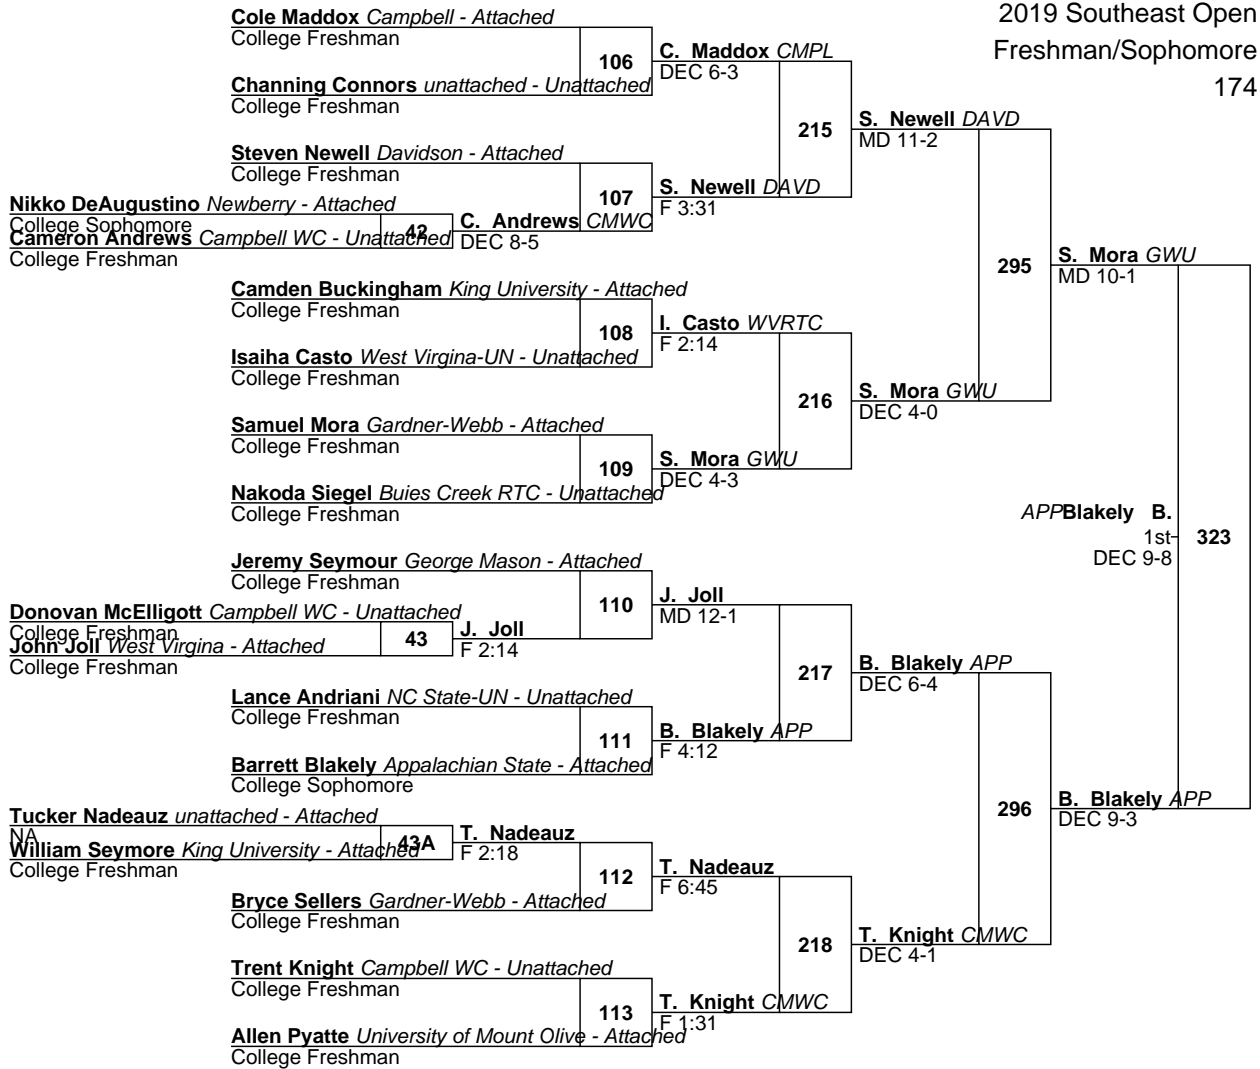

L295 **S. Newell DAVD**  
L296 **T. Knight CMWC**  
321 3rd  
DEF 0:47

**Bailey Parks** *University of Mount Olive - Attached*  
College Freshman

2019 Southeast Open  
Freshman/Sophomore

184

**Colby Tennyson** *Virginia Military Institute - Attached*  
College Freshman