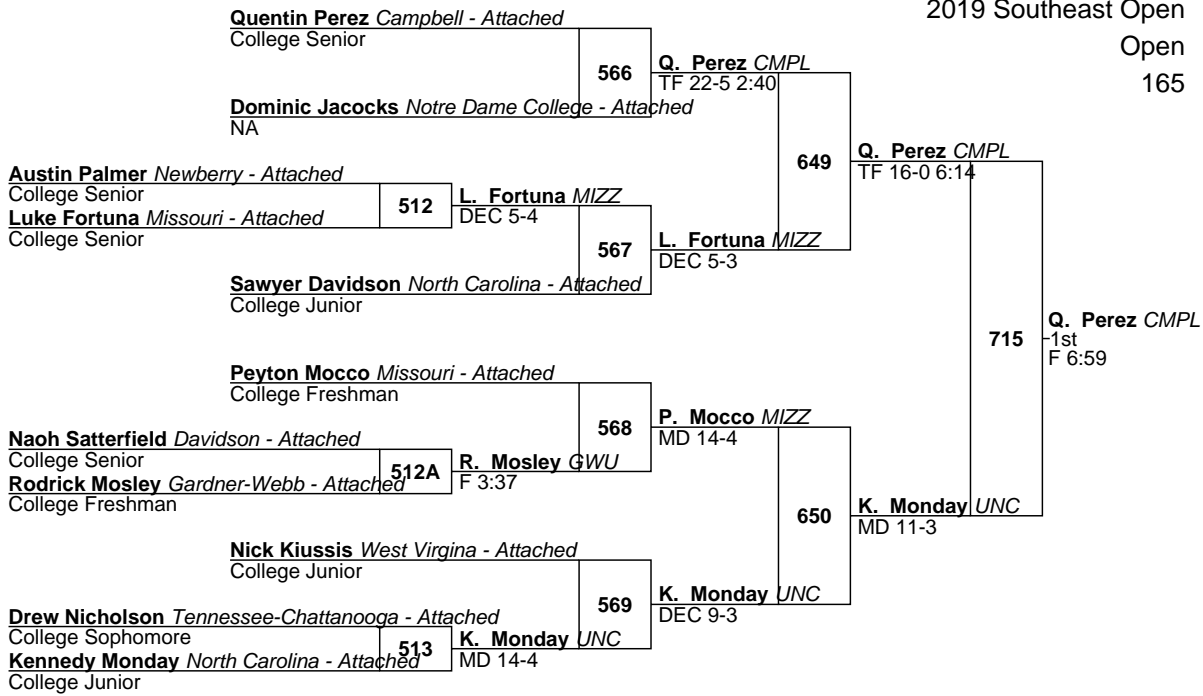

DEC 4-2

F 2:08

2019 Southeast Open  
Open  
133

3WCFinesilver Smith UT-C  
 L705 J. Finesilver BBWC  
 L706 DEC 11-6

2019 Southeast Open

Open

165

2019 Southeast Open  
Open  
174