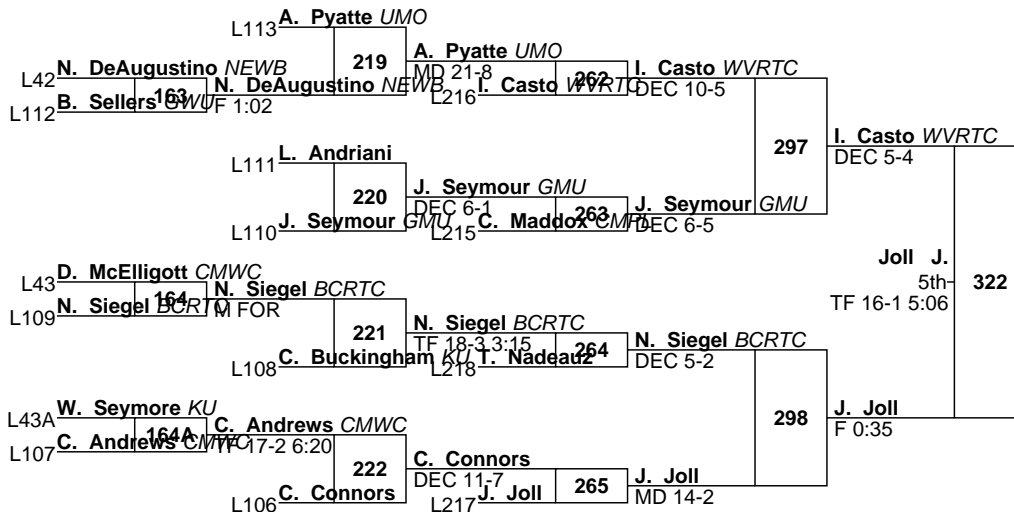

L295 **S. Newell DAVD**  
L296 **T. Knight CMWC**  
321 3rd  
DEF 0:47

**Bailey Parks** *University of Mount Olive - Attached*  
College Freshman

2019 Southeast Open  
Freshman/Sophomore

184

**Colby Tennyson** *Virginia Military Institute - Attached*  
College Freshman