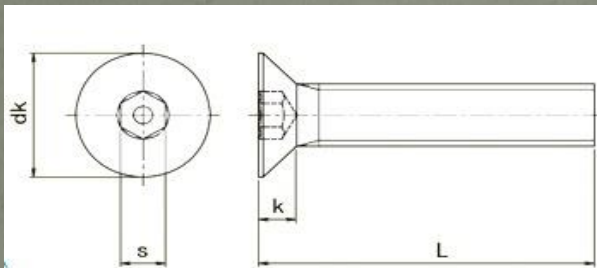

JC Gupta & Sons

Security Fasteners

Contact: info@jcfasteners.com

“MULTI” Pin Hex Security Screw

CSK Head MC Screw

Catalogue Datasheet B4K42

Material: SS-304

Application: Control panels, light fixtures in trains and buses, defence equipment, prisons, hospitals, public signs, security cameras.

Features:

- Unique internal pin system.
- Re-usable.
- Requires special tools.
- Sits flush without any projection.
- Increased security.
- Suitable for medium-high torque applications.

	M3	M4	M5	M6	M8	M10
DK (mm)	5.70	7.70	9.80	11.80	15.10	19.30
K (mm)	1.70	2.30	2.80	3.30	5.00	6.70
S (mm)	2.00	2.50	3.00	4.00	5.00	6.00
TOOL SIZE	SPH-2.0	SPH-2.5	SPH-3.0	SPH-4.0	SPH-5.0	SPH-6.0