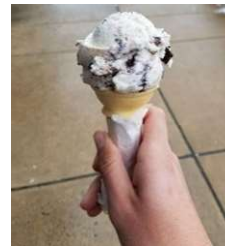

THE SUNDAE NEWS:

- HOT FUDGE BANANA BOAT:** vanilla ice cream, banana, hot fudge, whipped topping, crushed peanuts and a cherry \$5.99
- LICKITY SPLIT BANANA SPLIT:** chocolate, vanilla and black raspberry ice cream, chocolate syrup, pineapple, strawberry, banana, whipped topping, rainbow sprinkles, crushed peanuts and a cherry \$6.99
- WAFFLE & ICE CREAM SANDWICH:** homemade waffles with your choice of ice cream, and powdered sugar **Regular** \$5.00 **Small** \$3.00
- WAFFLE SUNDAE:** two scoops of ice cream with two toppings over a homemade waffle, whipped topping and a cherry \$5.99
- COOKIE BOTTOM SUNDAE:** chocolate chip cookie, vanilla ice cream, hot fudge, whipped topping, chocolate chips and a cherry \$5.99
- FLIGHT OF ICE CREAM:** four small dishes of your favorite flavors \$6.99
- THE DISSINGER FAMILY FAVORITE:** seven scoops, seven toppings, bananas, whipped topping, chocolate chips and cherries \$16.99

SMALL: a small dish of your favorite flavor \$3.50

MEDIUM: a medium dish of your favorite flavor \$4.50

LARGE: a large dish of your favorite flavor \$5.50

GELATI: water ice layered with your favorite ice cream \$4.75

CONES: waffle and sugar cones extra: \$1.00

WE GARNISH ALL OF OUR ICE CREAM WITH A PRETZEL. PLEASE INFORM YOUR SERVER IF YOU WISH TO OMIT THIS.

FEATURING LEIBY'S ICE CREAM!

Ice cream is perhaps the one treat that everyone enjoys due to the wide variety of flavors. It's something that draws out smiles on people's faces and brings families and friends together. (www.leibysdairy.com)