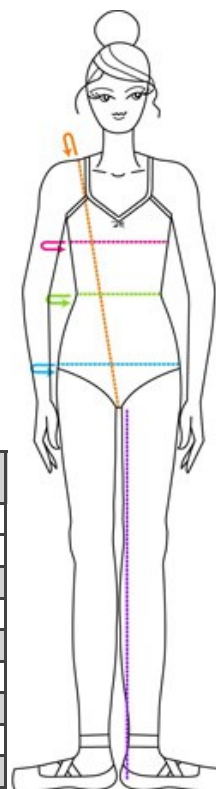

- Have your child stand straight with their weight evenly distributed.
- The measurement tape should be snug but not too tight on circumference measurements and stretched tight for vertical measurements.

Getting the Measurements:

1. 1—Bust/Chest—measure over the fullest part of the chest having the child's arms relaxed at their sides.
2. 2—Waist—Measure around where the waist naturally indents. Keep your finger between the tape and their belly.
3. 3—Hips—Measure around the fullest part of the hips and buttocks while your child stands with their heels together.
4. 4—Girth—Measure from the midpoint on the shoulder towards the front, through the crotch and back around to meet the midpoint of the shoulder.

If you need assistance please ask one of the board members. We would be glad to help.

Child Sizing								
		XSC	SC	IC	MC	LC	XLC	XXLC
Chest	Inches	22 - 24	24 - 26	26 - 28	28 - 31	31 - 33	33 - 36	36 - 40
Waist	Inches	22 - 23	23 - 24	24 - 25	25 - 27	27 - 29	29 - 32	32 - 35
Hips	Inches	23 - 25	25 - 27	27 - 29	29 - 32	32 - 36	36 - 39	39 - 41
Girth	Inches	38 - 41	41 - 44	44 - 47	47 - 51	51 - 54	54 - 57	57 - 60

Adult Sizing							
		SA	MA	LA	XL	XXLA	XXXLA
Bust	Inches	34 - 36	36 - 39	39 - 42	42 - 45	45 - 48	48 - 52
Waist	Inches	26 - 28	28 - 31	31 - 34	34 - 38	38 - 43	43 - 47.5
Hips	Inches	35 - 37	37 - 40	40 - 44	44 - 48	48 - 52	52 - 56
Girth	Inches	57.5 - 60	60 - 62	62 - 63	63 - 65	65 - 68	68 - 71