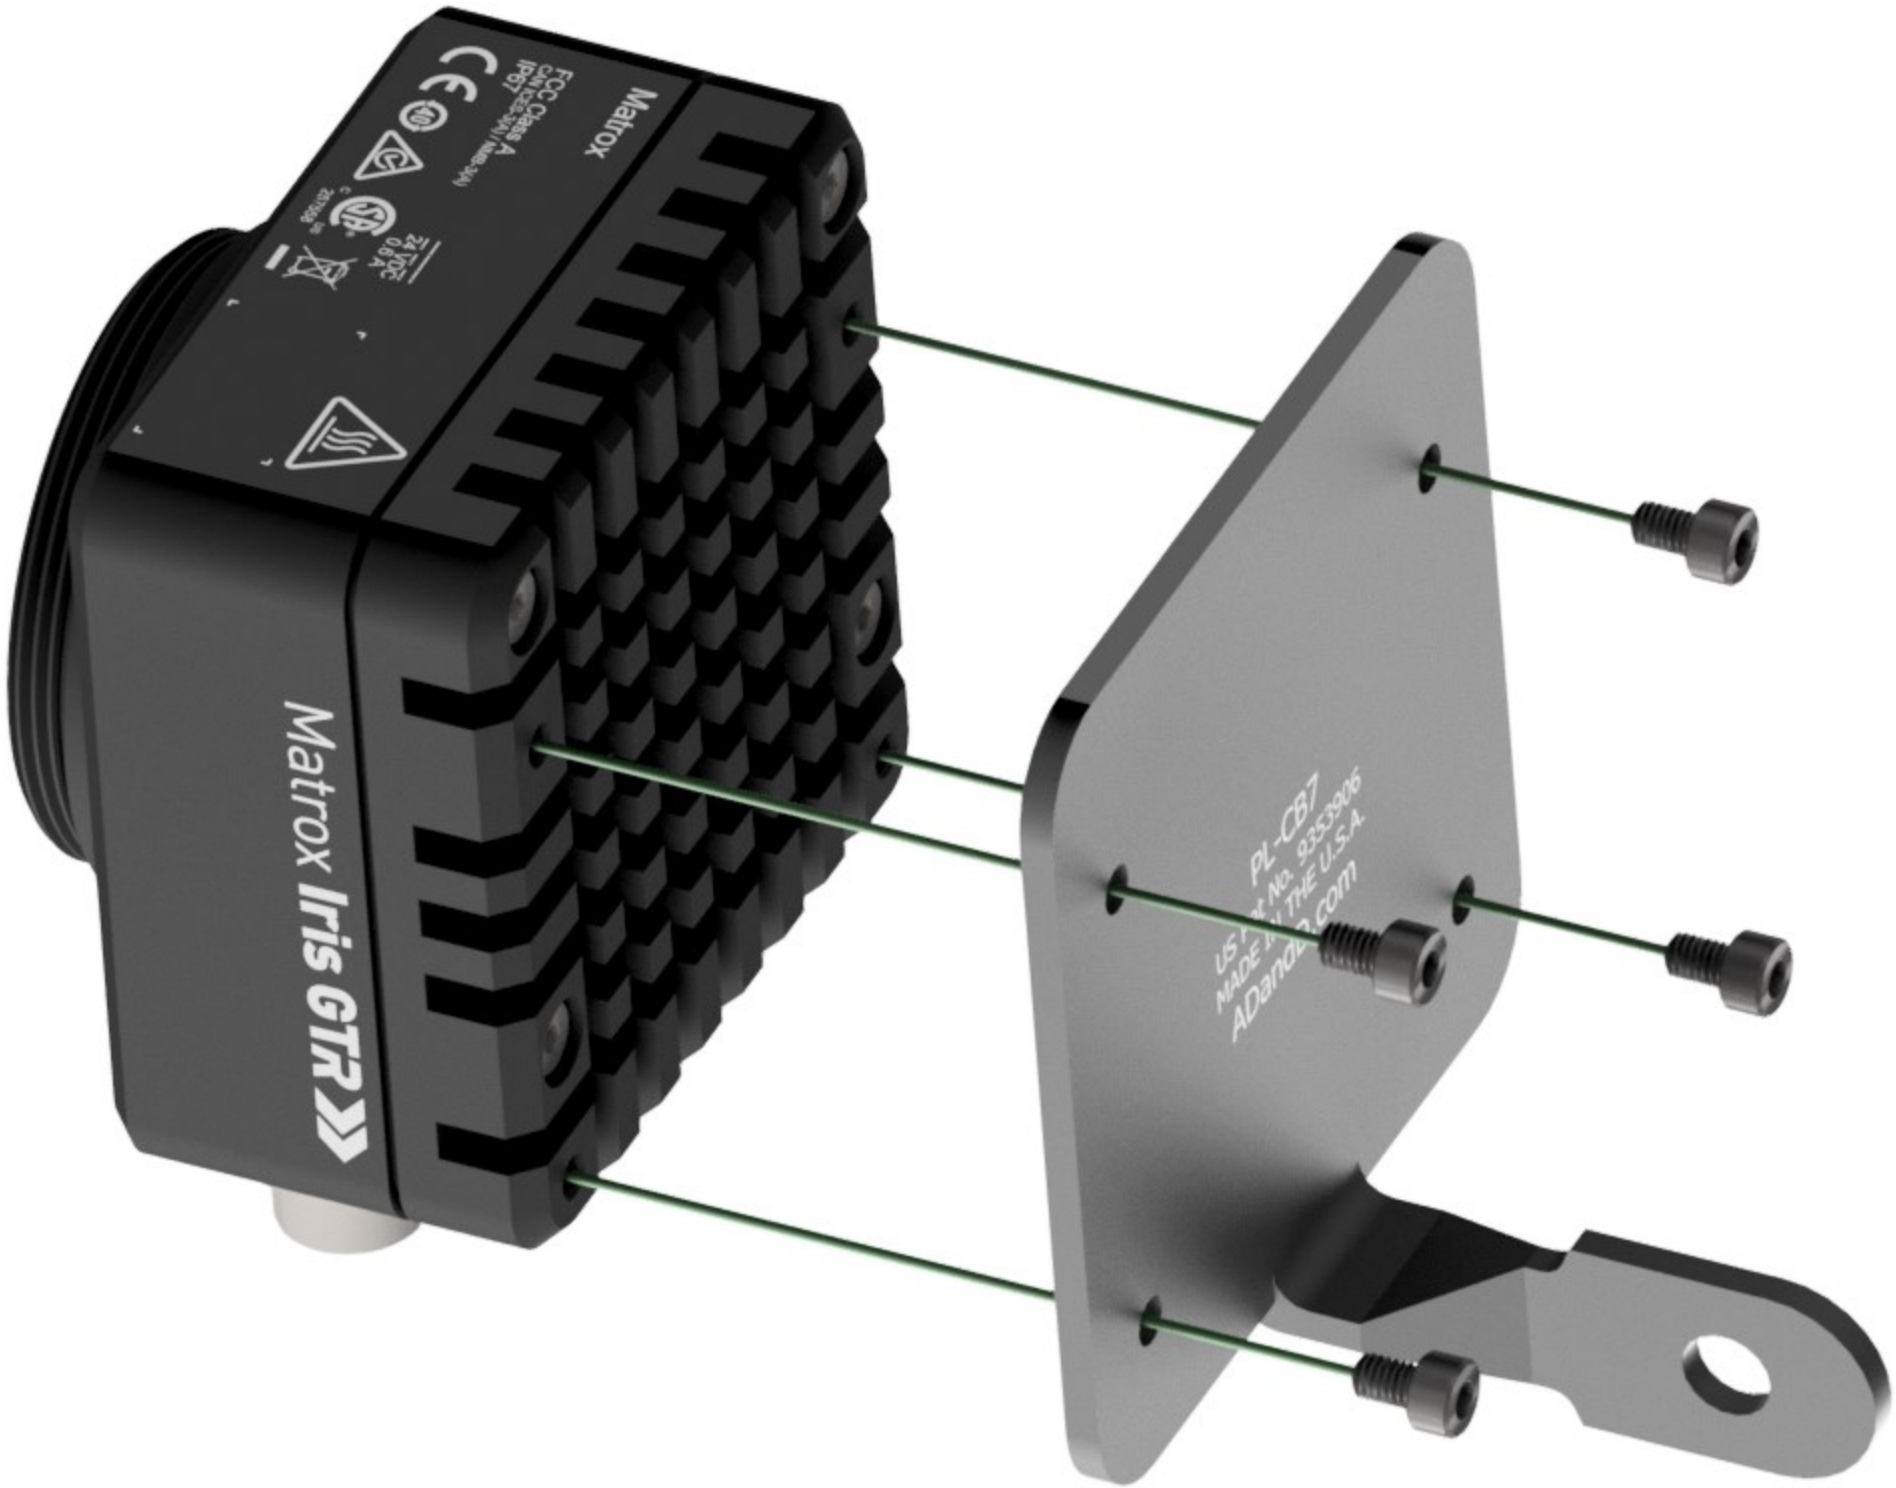

# ADandD Pop-Link #PL-CB7

Mounting for Matrox Iris GTR

Included Hardware  
(4) M4-.7 X 6mm Lg SHCS