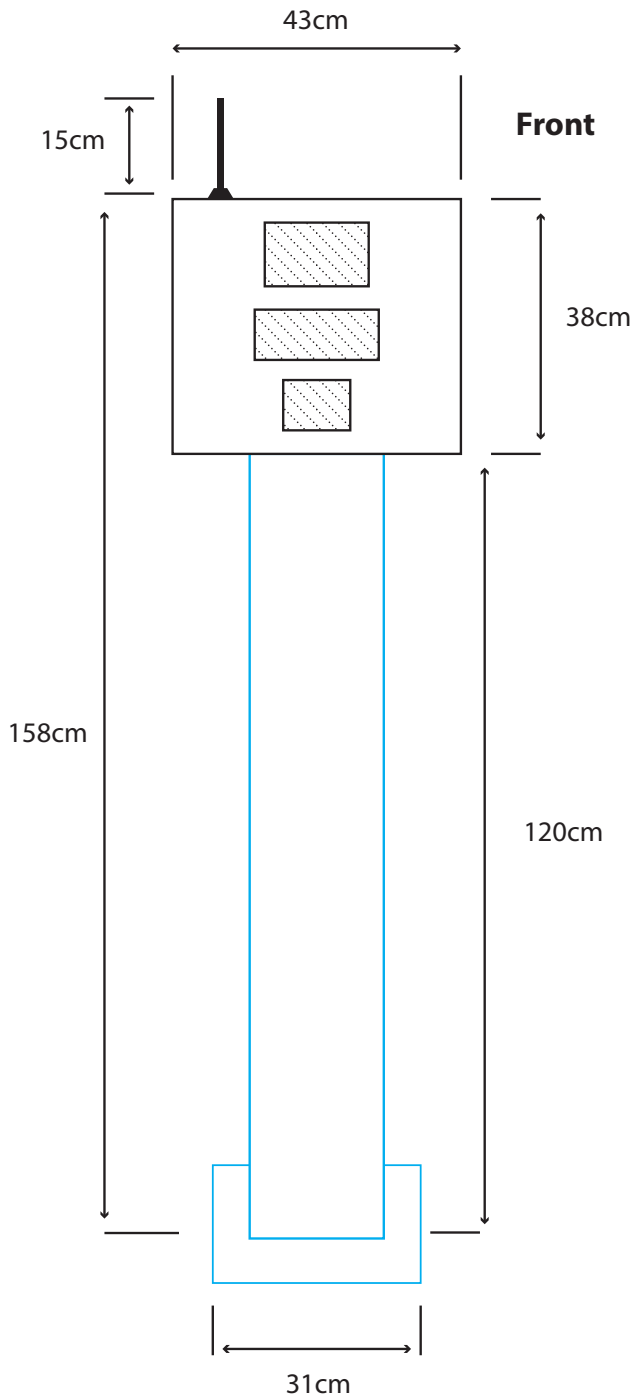

## FUELLink ST Dimensions

This guide is to show the dimensions of a pedestal mounted FMS, a wall/tank mounted system will require the dimensions of the pedestal to be removed.

## **Pedestal Mount Example**

Shown above is a FUEllink pedestal mounted FMS. The base plate comes with mounting holes pre-drilled for ease of fitting. Pedestal is easily removed from inside the FMS head through a series of bolts to secure it in place.