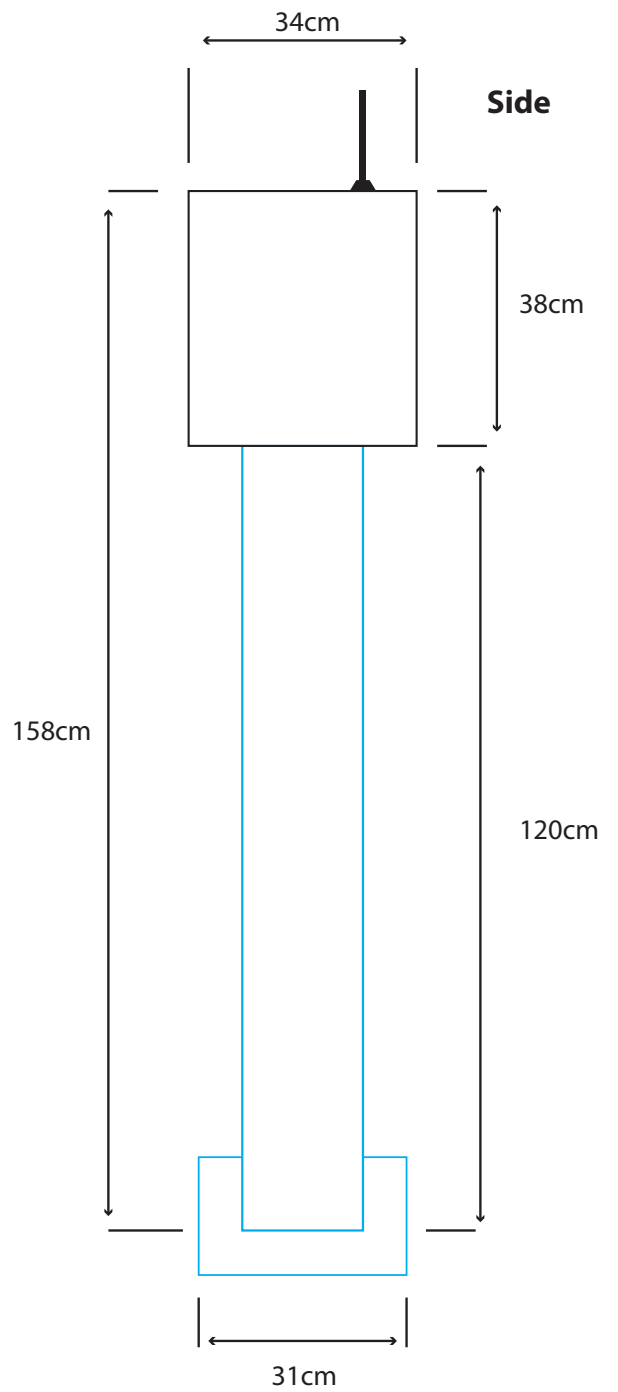

## FUELLink ST Dimensions

This guide is to show the dimensions of a pedestal mounted FMS, a wall/tank mounted system will require the dimensions of the pedestal to be removed.

## **Pedestal Mount Example**

Shown above is a FUEllink pedestal mounted FMS. The base plate comes with mounting holes pre-drilled for ease of fitting. Pedestal is easily removed from inside the FMS head through a series of bolts to secure it in place.