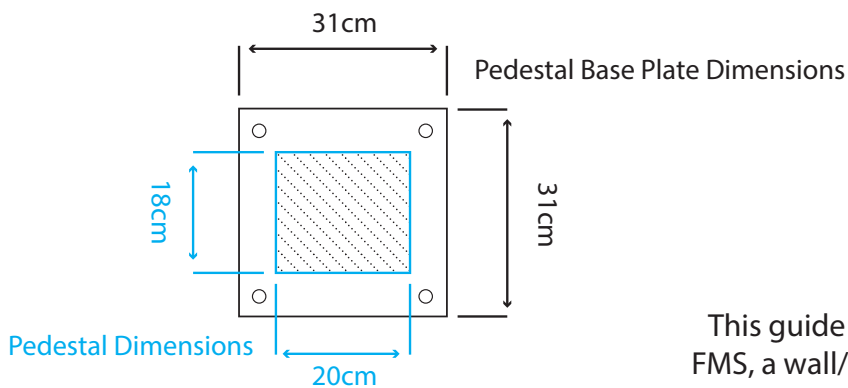

## FUELLink ST Dimensions

This guide is to show the dimensions of a pedestal mounted FMS, a wall/tank mounted system will require the dimensions of the pedestal to be removed.