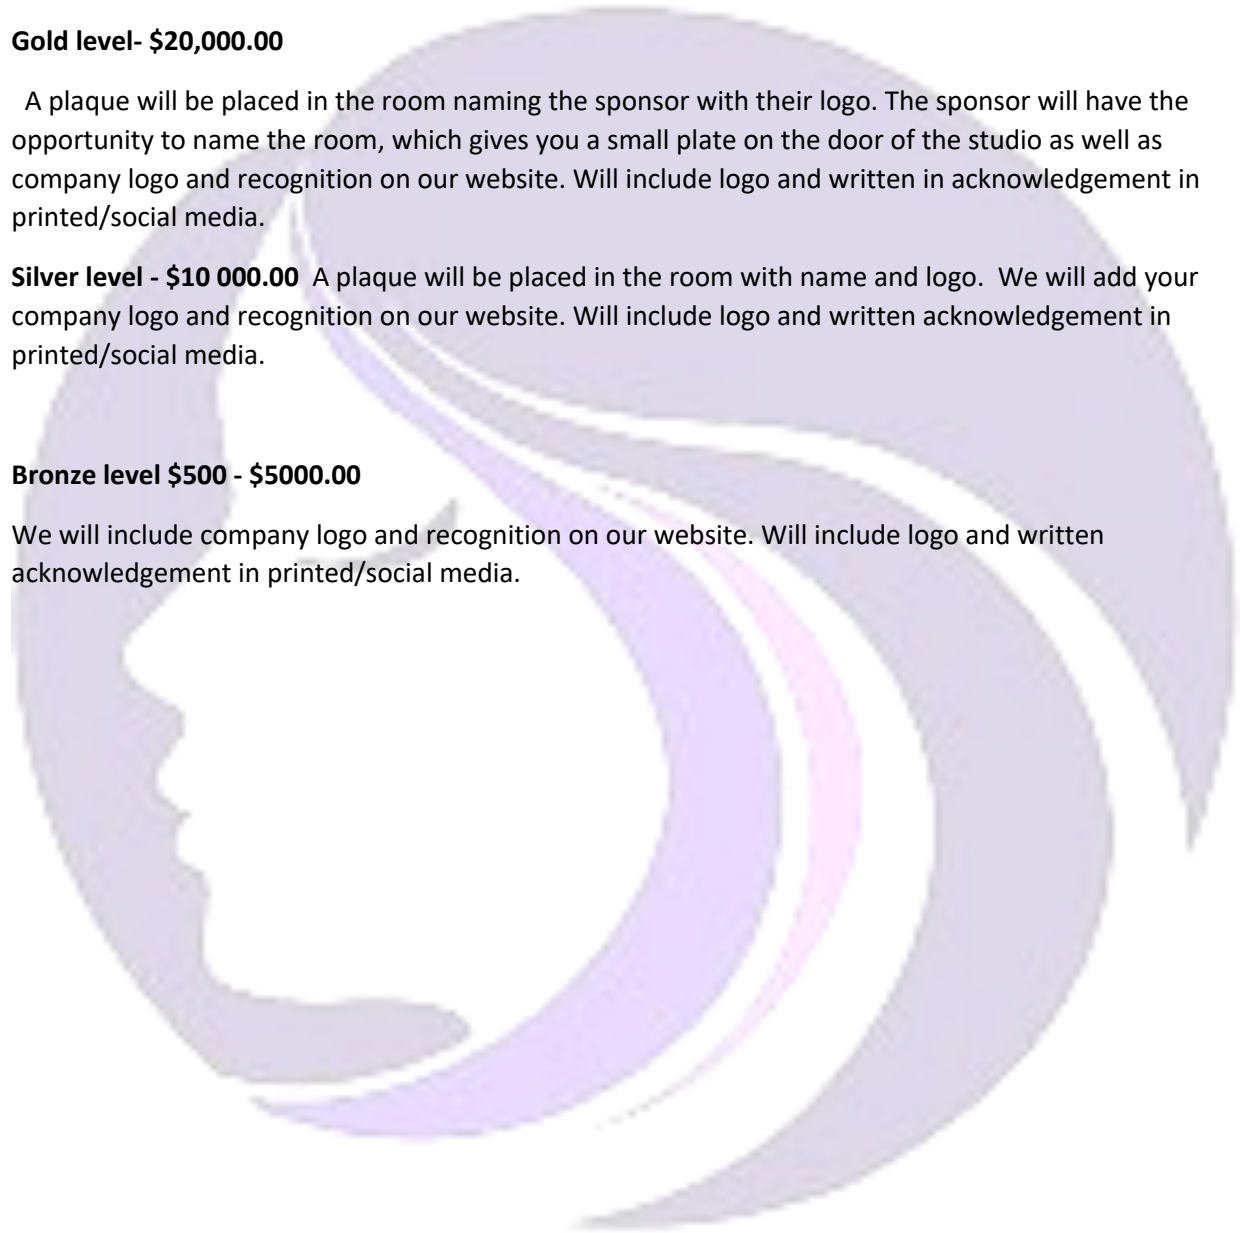

Studio & Learning center

This is a place where we can host many different programs including but not limited to such as self defence, yoga and practicable skills. This allows us to offer programs of this type without the clients having to go to a different location, which increases security and safety for these women.

Gold level- $20,000.00

A plaque will be placed in the room naming the sponsor with their logo. The sponsor will have the opportunity to name the room, which gives you a small plate on the door of the studio as well as company logo and recognition on our website. Will include logo and written acknowledgement in printed/social media.

Silver level - $10 000.00 A plaque will be placed in the room with name and logo. We will add your company logo and recognition on our website. Will include logo and written acknowledgement in printed/social media.

Bronze level $500 - $5000.00

We will include company logo and recognition on our website. Will include logo and written acknowledgement in printed/social media.