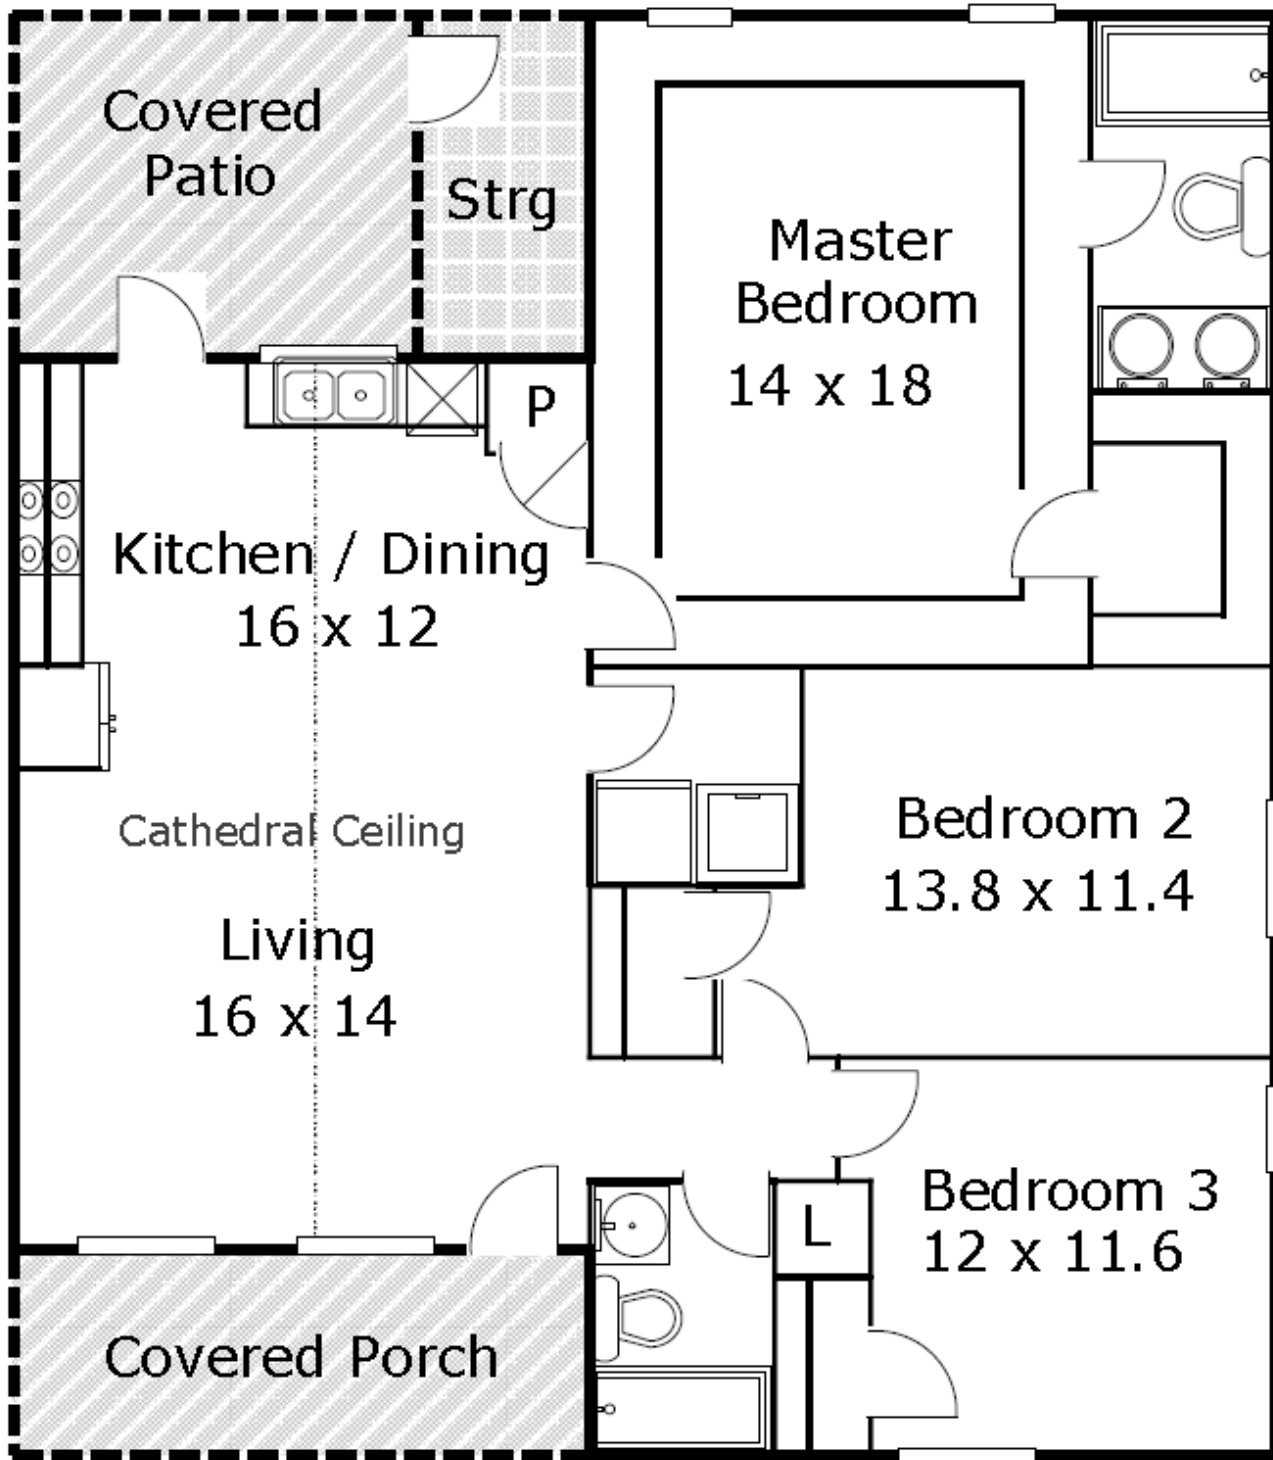

ECH

The Carefree Cottage

These drawing are instruments of service and remain property of the designer.

© Copyright 2015
Emerald City
Homes
All Rights Reserved

First Floor Plan

- 1351 Heated SF
- Front Porch 101 SF
- Rear Porch 118 SF
- Storage 50 SF