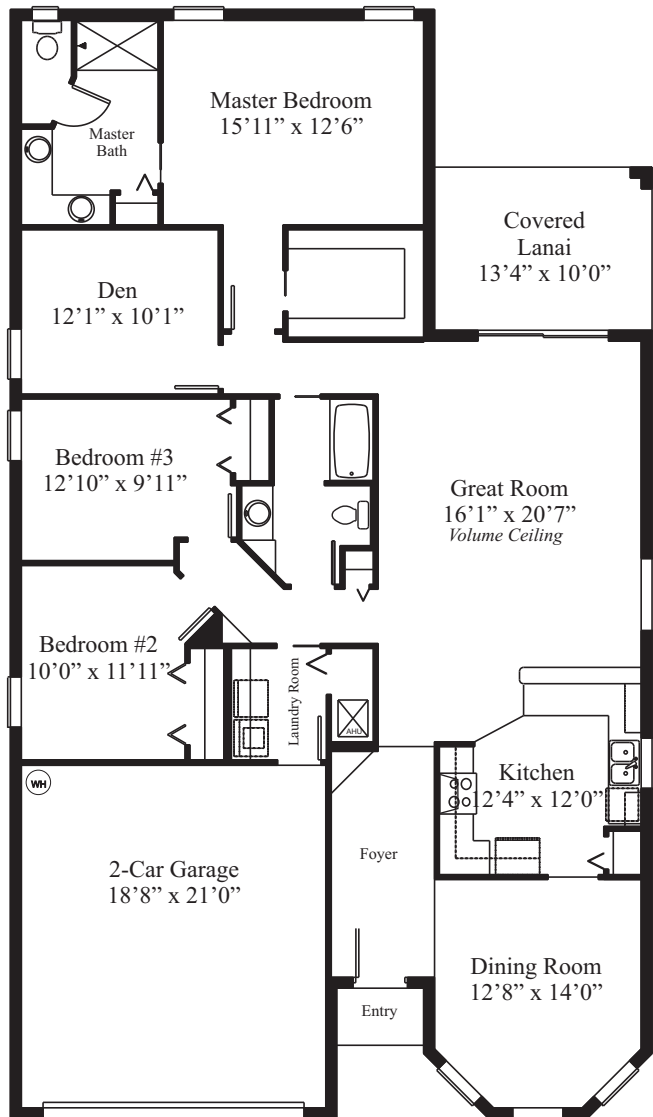

QB0002070

090331