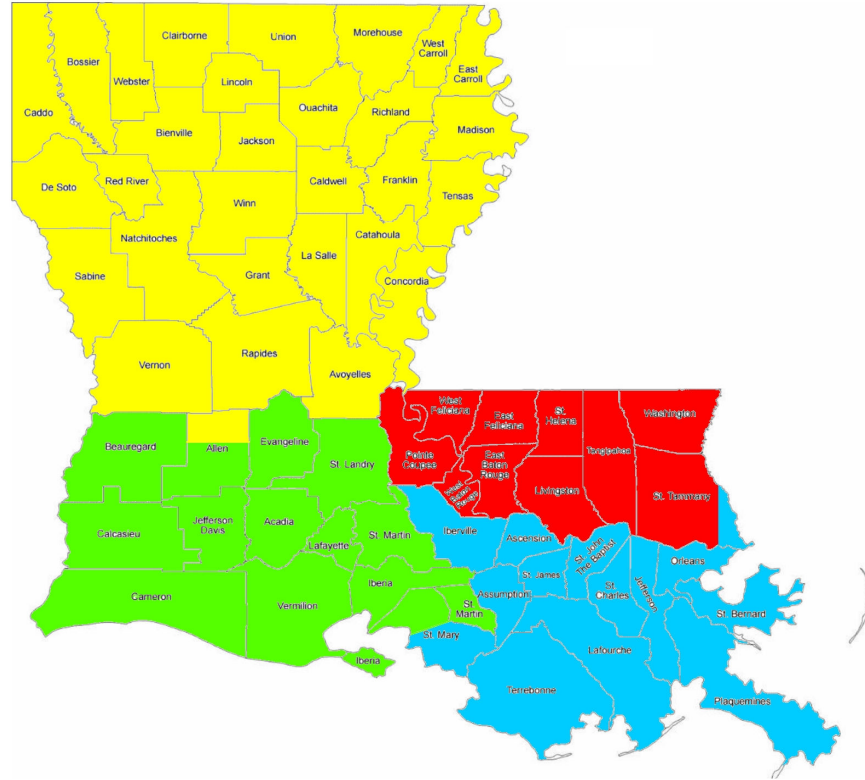

LDA Member Component Map by Region/Parish

<p>Northwest, Northeast & Central Components</p>	<p>Region One</p>	<p>Includes the following component parishes:</p> <p>Central: Allen (that portion North of latitude 30 45'), Natchitoches, Avoyelles, Rapides, Catahoula, Sabine, Concordia, Vernon, Grant, Winn, LaSalle (that portion South of latitude 31 53')</p> <p>Northeast: Caldwell, Lincoln, Richland, East Carroll, Madison, Tensas, Franklin, Morehouse, Union, Jackson, Ouachita, West Carroll, LaSalle (that portion North of latitude 31 53')</p> <p>Northwest: Bienville, Claiborne, Webster, Bossier, Desoto, Caddo, Red River</p>
<p>Acadiana & Southwest Components</p>	<p>Region Two</p>	<p>Includes the following component parishes:</p> <p>Acadiana: Acadia, St. Landry, Evangeline, St. Martin, Iberia, St. Mary (that portion West of the Calumet Cut Canal), Lafayette, Vermillion</p> <p>Southwest: Allen (that portion South of latitude 30 45'), Cameron, Beauregard, Jefferson Davis, Calcasieu</p>
<p>Bayou & New Orleans Components</p>	<p>Region Three</p>	<p>Includes the following component parishes:</p> <p>Bayou: Assumption, St. Mary (that portion East of the Calumet Cut Canal), Lafourche, Terrebonne</p> <p>New Orleans: Jefferson, St. Charles, Orleans, St. James, Plaquemines, St. John the Baptist, St. Bernard, St. Tammany (that portion east of Bayou Lacombe)</p>
<p>Greater Baton Rouge & Northlake Components</p>	<p>Region Four</p>	<p>Includes the following component parishes:</p> <p>Greater Baton Rouge: Ascension, Iberville, St. Helena, East Baton Rouge, Livingston, West Feliciana, East Feliciana, Pointe Coupee, West Baton Rouge</p> <p>Northlake: St. Tammany (that portion West of Bayou Lacombe), Tangipahoa, Washington</p>