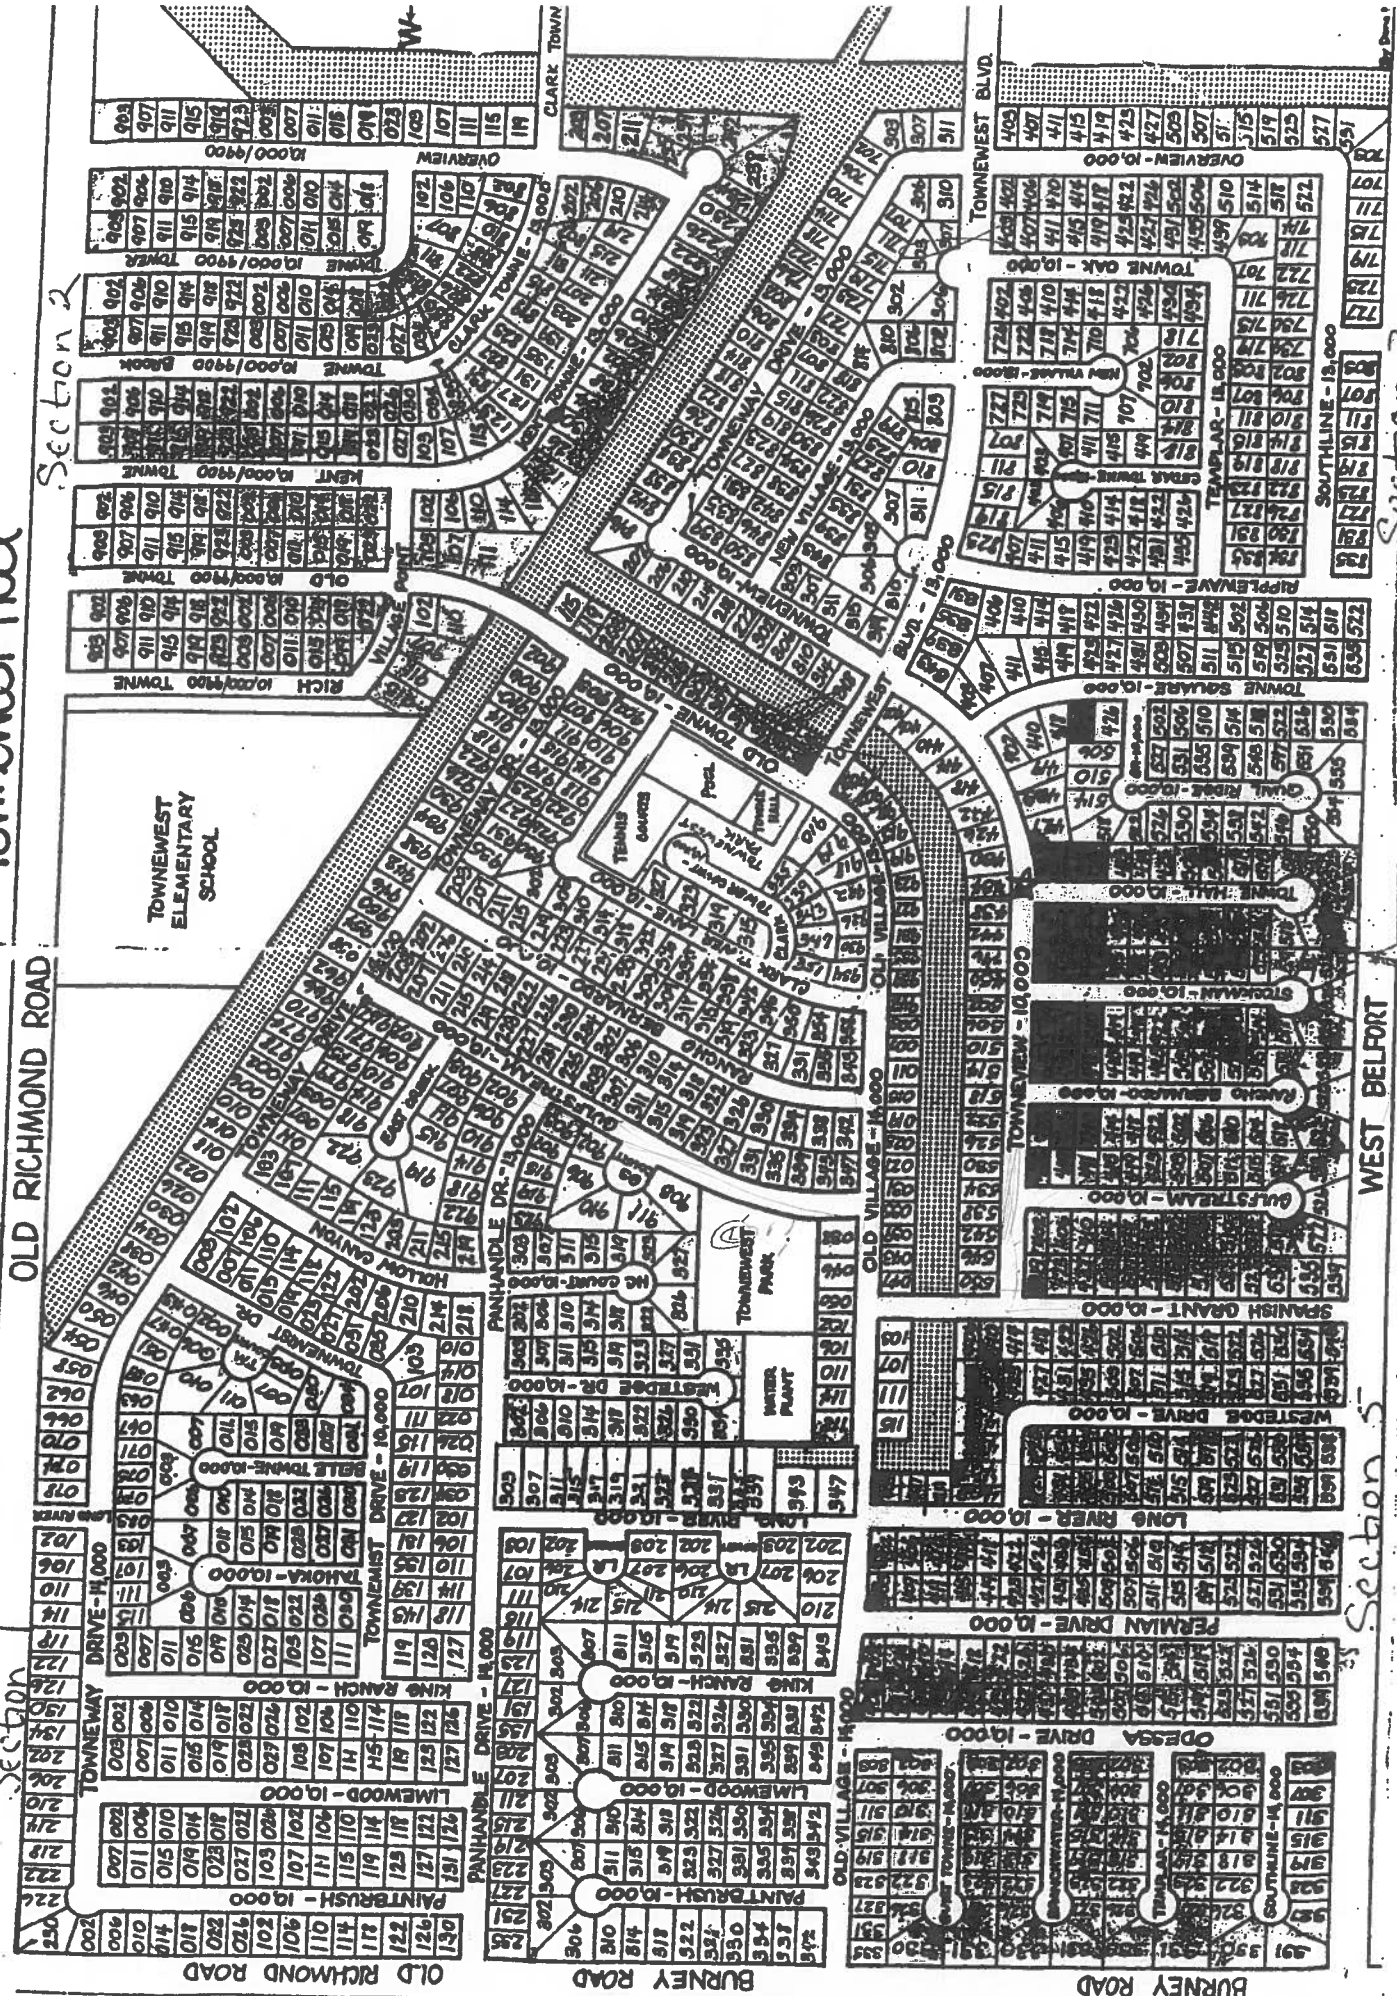

Townwest 402

\* Plan to pay water bill

10418 Cedar Towne  
T... D...

Section 1

Section 2

Section 3

Section 4

Section 5