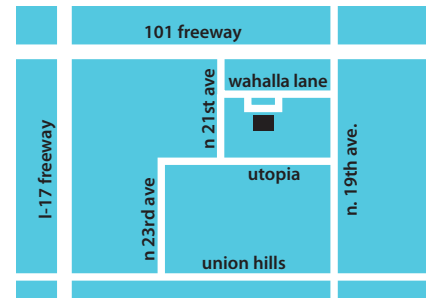

DEER VALLEY COMMUNITY CENTER

2001 W. Wahalla Lane, Phoenix 85027

Watch desertscaleclassic.com

Special thanks to our sponsors: