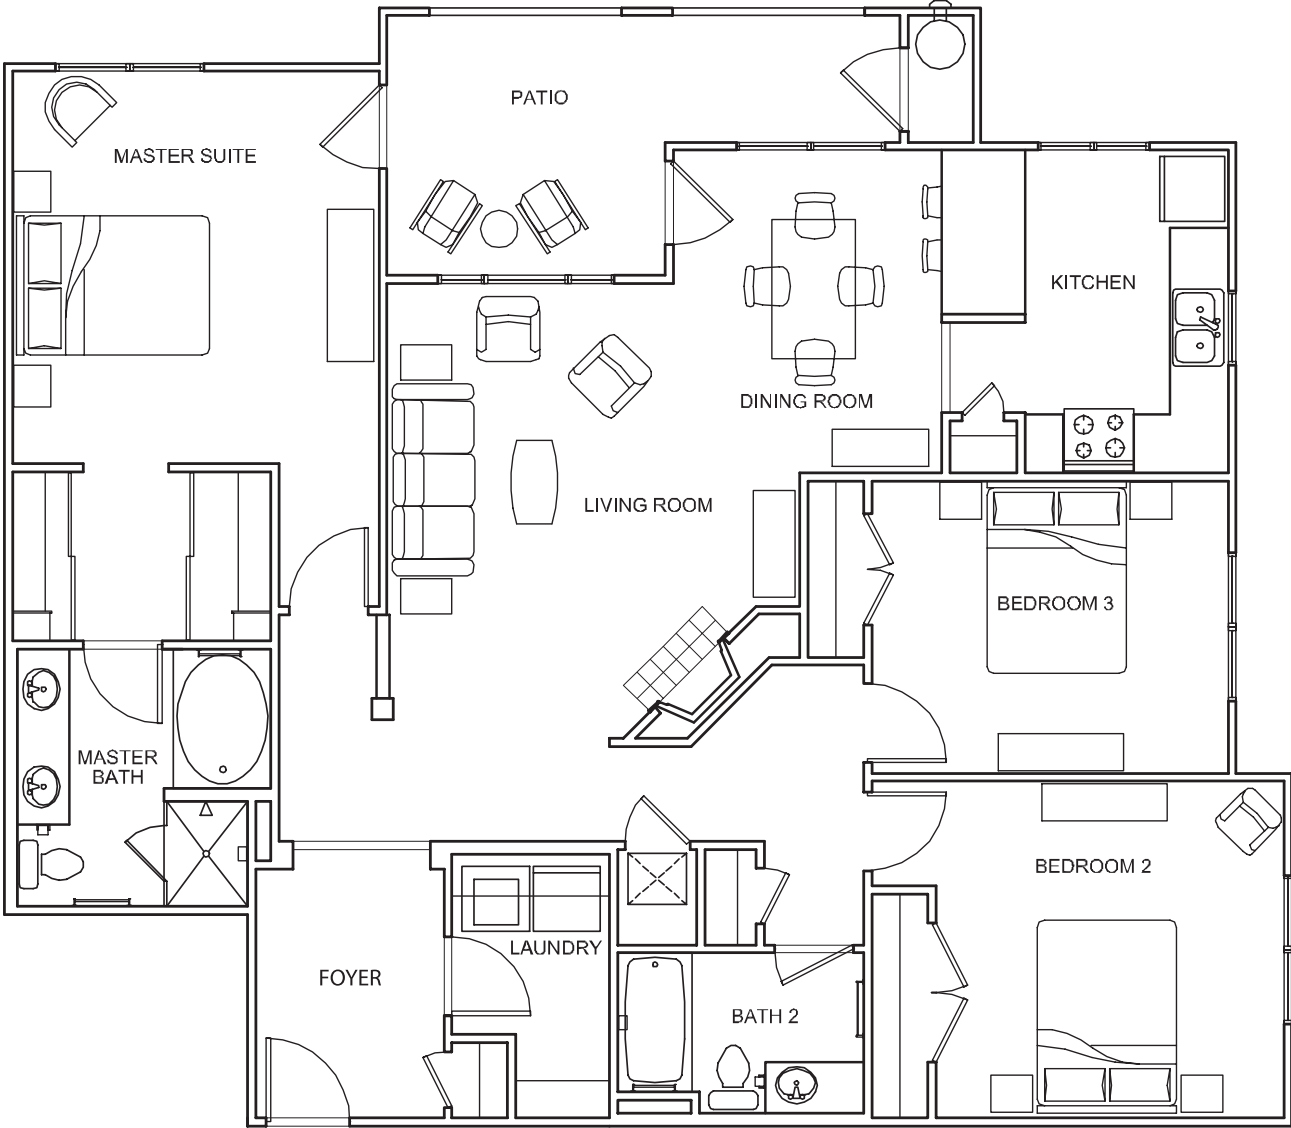

The Cambridge I

3 Bedroom
2 Bath
1,514 square feet

The Cambridge III

3 Bedroom
2 Bath
1,524 square feet

Because we are continually improving our product, we reserve the right to revise or substitute features, architectural details, or materials. Illustrations are for discussion purposes only and are not part of a legal contract. All measurements are approximate.