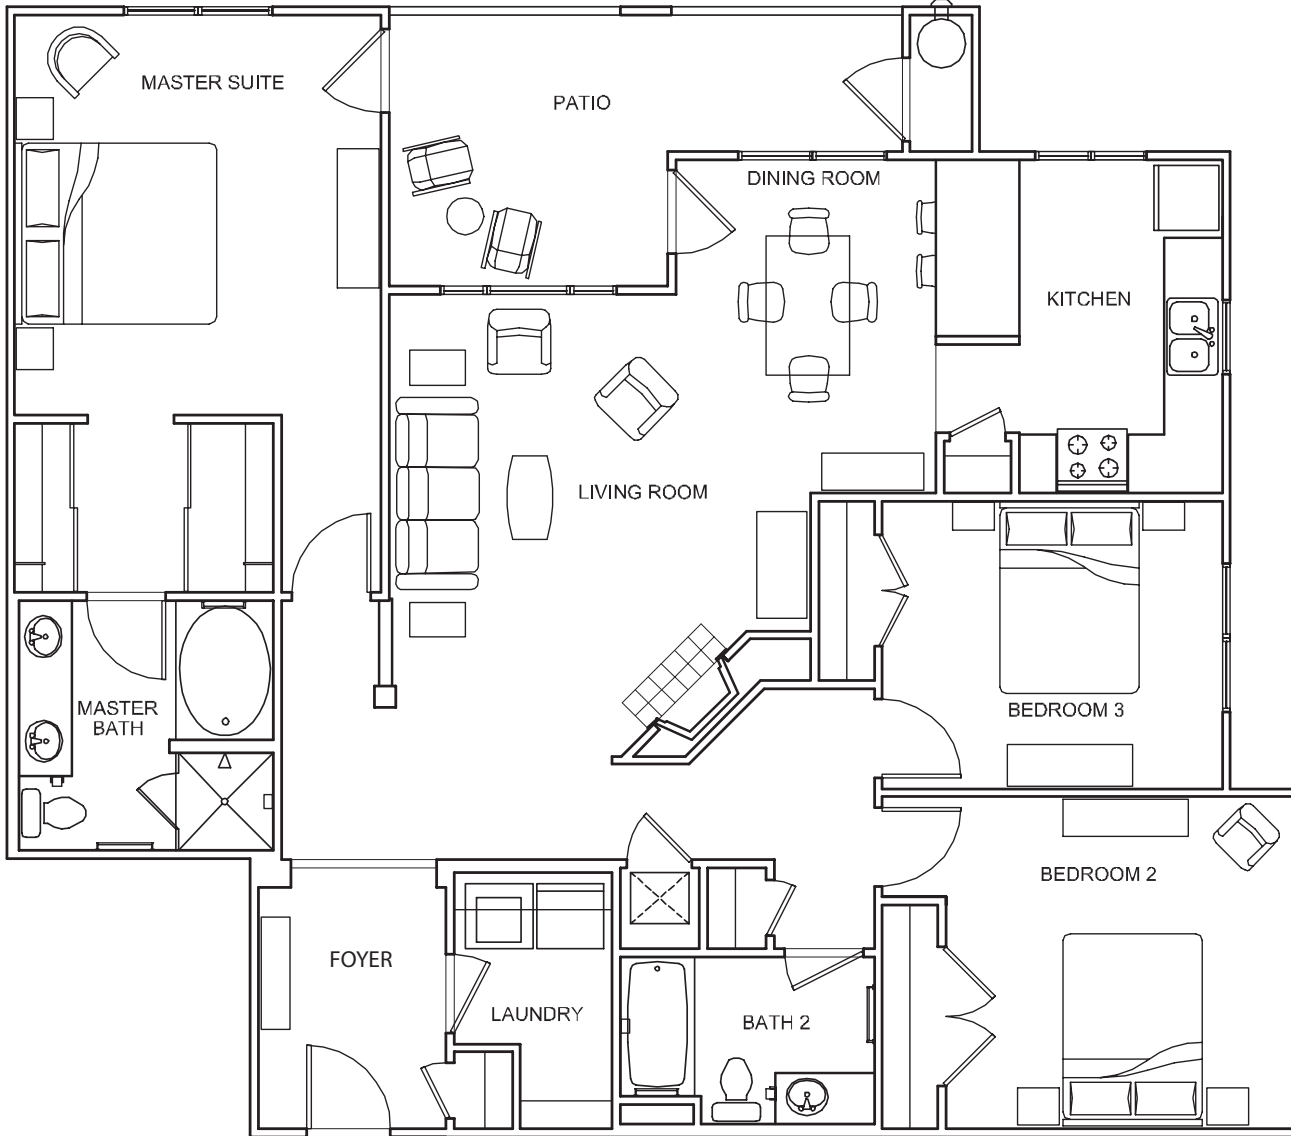

The Cambridge I

3 Bedroom
2 Bath
1,514 square feet

The Cambridge III

3 Bedroom
2 Bath
1,524 square feet

Because we are continually improving our product, we reserve the right to revise or substitute features, architectural details, or materials. Illustrations are for discussion purposes only and are not part of a legal contract. All measurements are approximate.