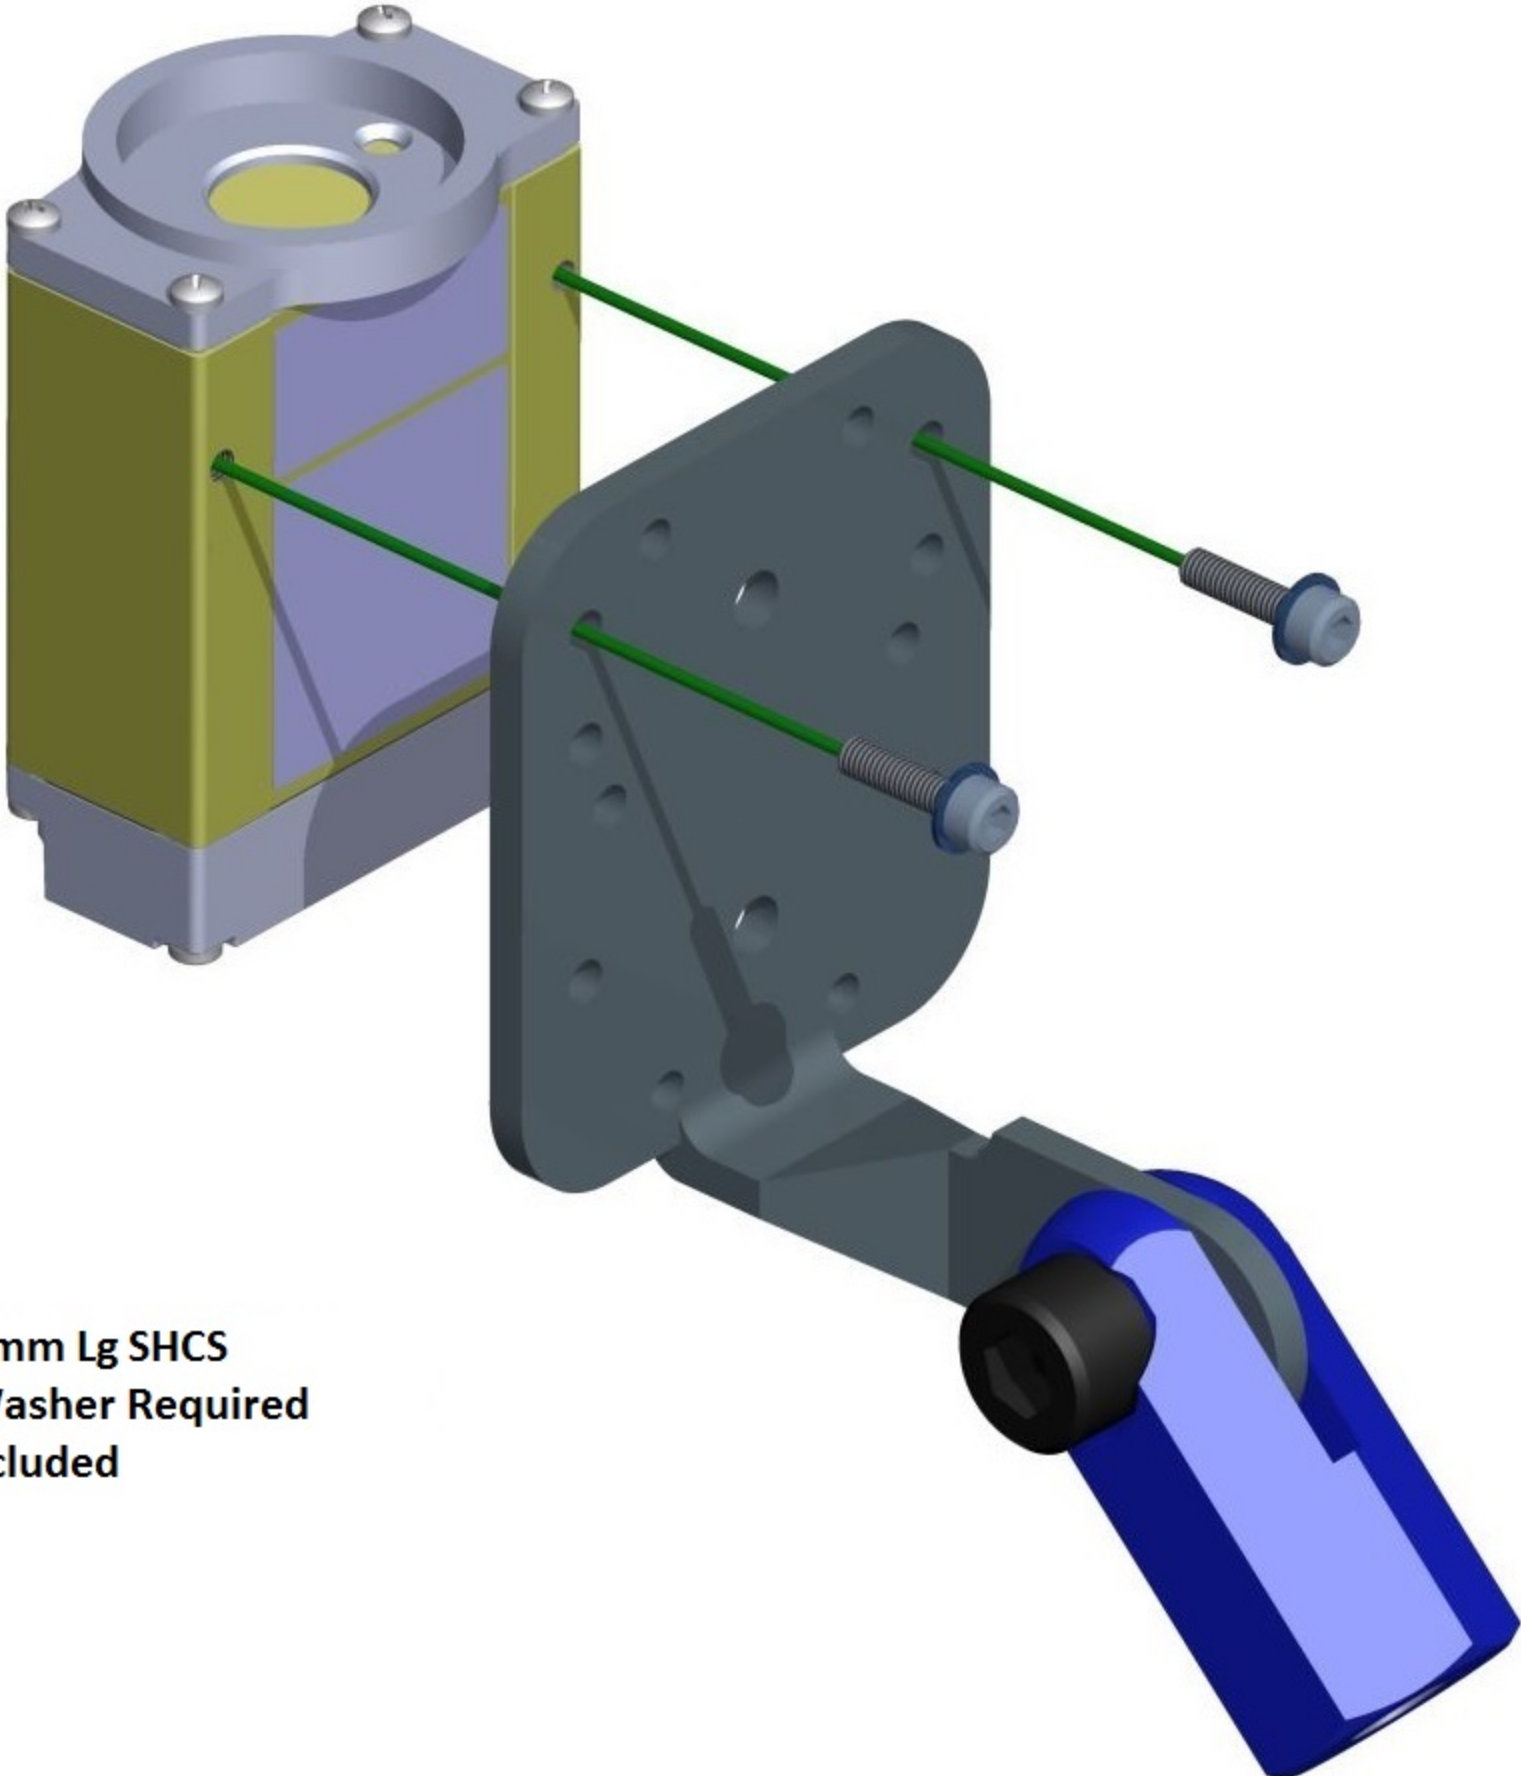

**Cognex DM200 Series
Reader Shown**

AD&D #PL-CB3A Pop-Link™ Camera Bracket 3

**(2) M3-.5x10mm Lg SHCS
(2) M3 Flat Washer Required
Hardware Included**