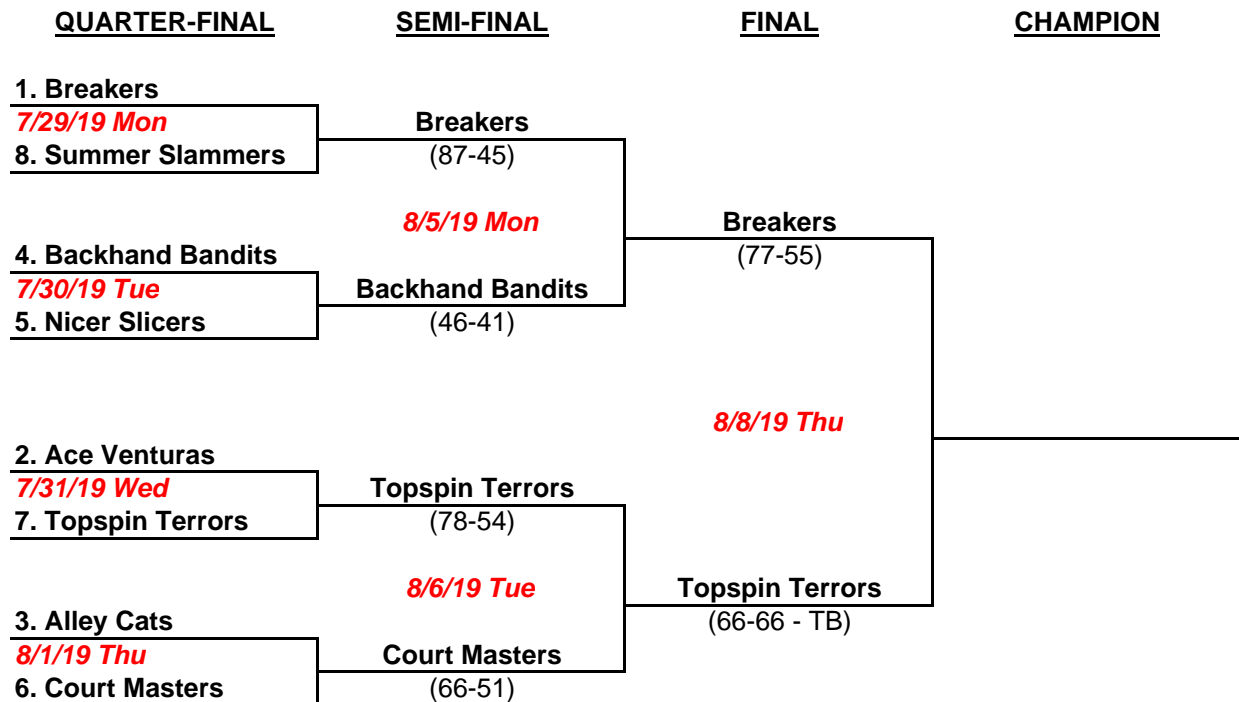

Coeur d'Alene Tennis Association 2019 Adult League Playoff Tournament Draw

All Matches will be played at LCHS at 6PM