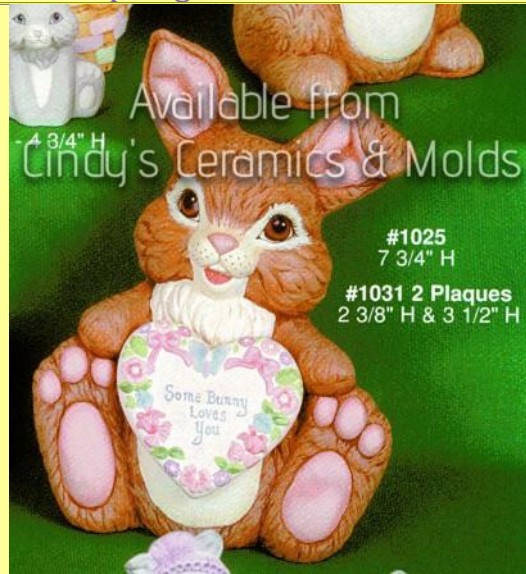

3 3/8 High

3.50

Bunny with Balloons Ornament

A-322

3.625 Tall

3.50

Leapfrog Bunnies Ornament

ALB-1025

7 3/4 High

16.20

Happy Bunny (shown with ALB-1031, sold separately)

ALB-1031

2.625 and
3.5 Wide

5.00
each

Heart & Flower Plaques for Happy Bunny

<p>*ALB-1367</p>	 <p>#1367 1 1/2" - 2 1/2" H</p> <p>Available from Cindy's Ceramics & Molds</p>	<p>2 1/2 High & 1 1/2 High</p>	<p>5.40 (set)</p>
<p>Calf & Goat for Bunny Babies Set</p>			
<p>*ALB-1369</p>	 <p>#1369 3/4" H - 1 3/4" H</p> <p>Available from Cindy's Ceramics & Molds</p>	<p>3/4 High to 1 3/4 High</p>	<p>5.40 (set)</p>
<p>Rooster, Hen & Two Pigs</p>			
<p>*ALB-1370</p>	 <p>#1370 Bunny Baby Barn** (includes 6 Bunny Babies shown plus Hen and Eggs)</p> <p>Available from Cindy's Ceramics & Molds</p> <p>8 1/2" H x 10 1/2" W</p>	<p>10 1/2 Wide by 8 1/2 High</p>	<p>30.00</p>
<p>Bunny Baby Barn (includes Six Bunny Babies Shown plus Hen & Eggs)</p>			