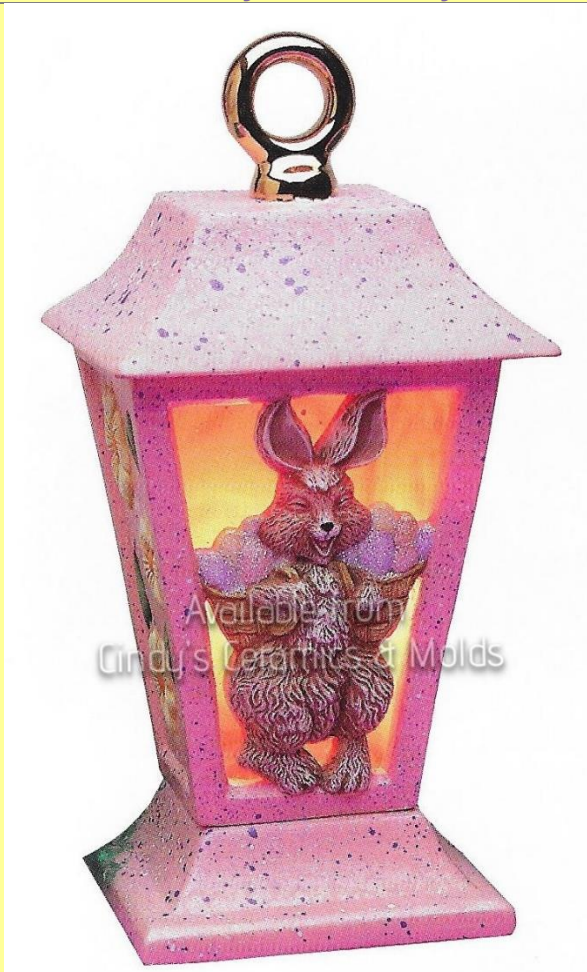

Easter Bunnies

Item Number	Description	Size (Inches)	Bisque
A-258/9	 <p>A photograph showing a light blue ceramic bunny (A259) sitting next to a yellow ceramic oak leaf dish (A258). In the background, there are other ceramic items, including a brown bunny (A1273). A watermark reads 'Available from Cindy's Ceramics & Molds'.</p>	<p>Oak Leaf: 8.75 Long; Rabbit: 6.25 High</p>	18.00
Bunny with Oak Leaf Dish (not attached)			
A-524	 <p>A photograph showing three ceramic bunnies of different sizes, all in a light brown color with white chests. They are surrounded by several colorful Easter eggs (pink, white, green) on a grey surface. A watermark reads 'Available from Cindy's Ceramics & Molds'.</p>	2 High	9.00 (set of three)
Three Bunnies			

A-1300/48

Easter Bunny Country Cabin Set

116.90
(full set)

A-1300/3	Country Cabin Base, Backwall, & Roof	Base: 15.5 Long; Backwall: 14 Wide; Roof: 14.125 Wide	75.00 (set)
A-1344	Mr. & Mrs. Easter Bunny	5.75 & 5.625 Tall	16.80 (set)
A-1345	Bunnies Painting Egg	4.5 Tall	8.40
A-1346	Bunny with Chick & Bunny for Chimney	4.125 & 3.25 Tall	8.40 (set)
A-1347	Carrots & Berries for Wall décor & Kettle	2.625 & 2.25 Tall	6.00 (set)
A-1348	Easter Egg with Flowers	3.25 Tall	8.40

A-1758

7 Tall

20.00

"Bobby" the Bunny

C-3140/87

5.5 Wide

26.10
(Additional
Cutouts:
30.00)

Bunny Lantern