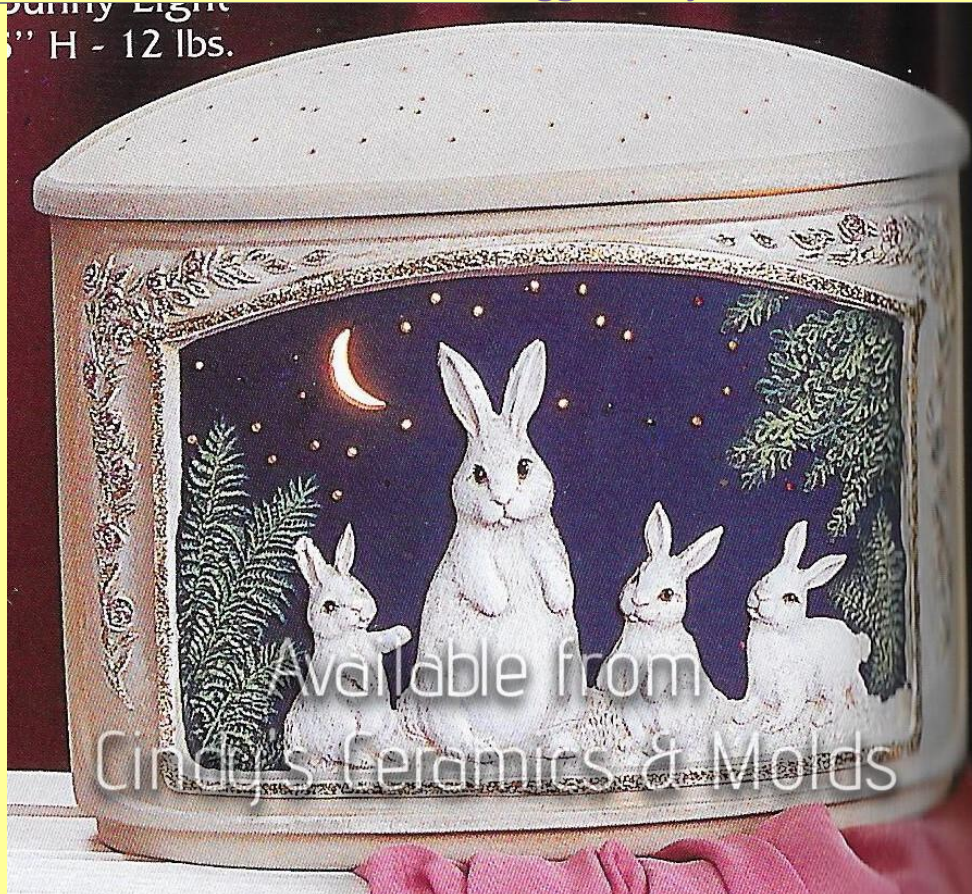

Large Easter Egg Bunny (Shown far Left)

J-3426

4 1/2 Tall
by 3
Diameter

15.90
(set of
three)

Small Easter Egg Bunny

Bunny Light
5" H - 12 lbs.

*L-
2312/34

6 High by 7
Wide