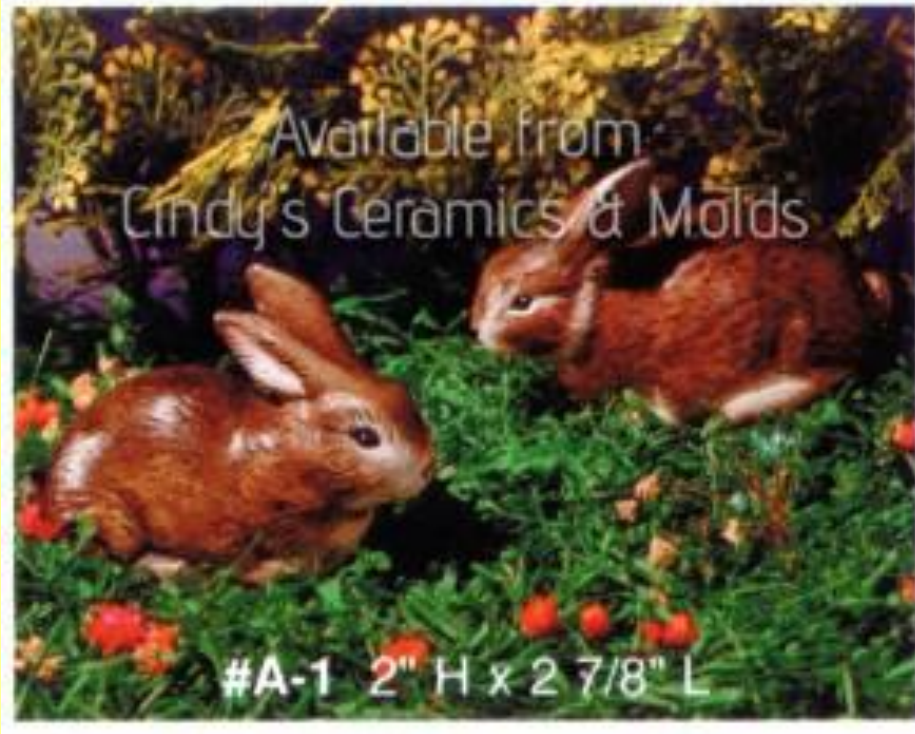

Four Bunny Ornaments

2 High by
2 7/8 Long

4.80