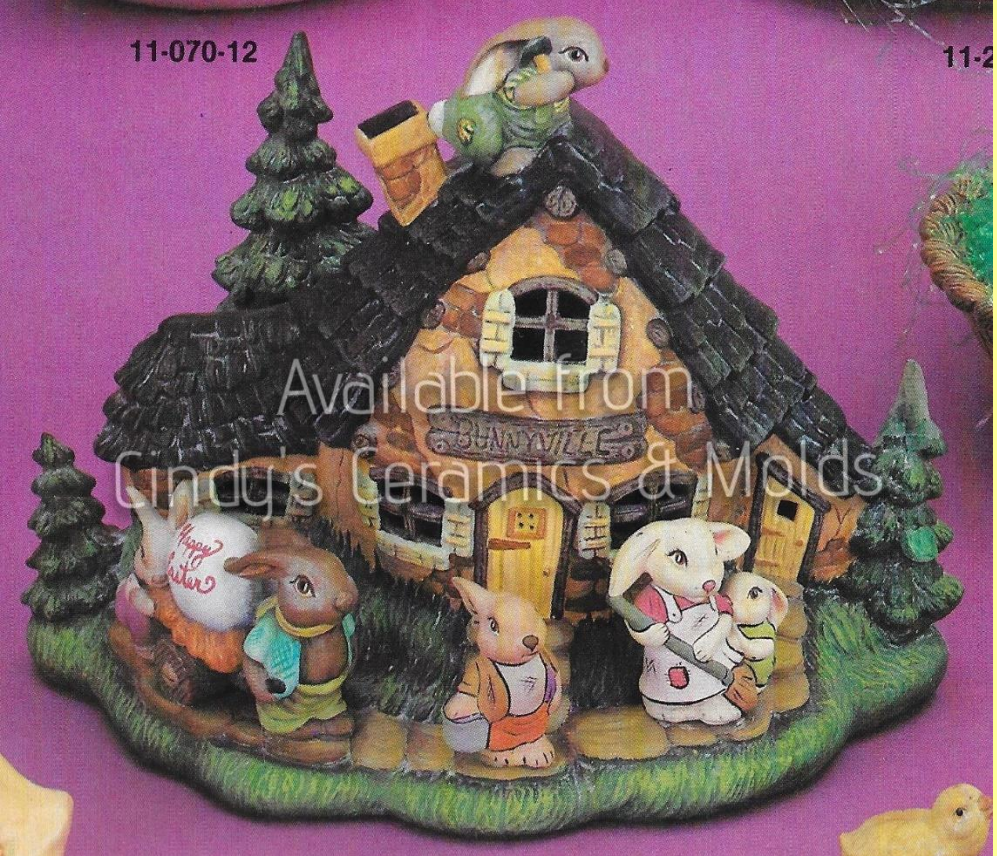

Bunny & Duck (set of two)

G-11053

Available from
Cindy's Ceramics & Molds

12 Long

34.00

Bunny Cart with Lid

G-11090

11-070-12