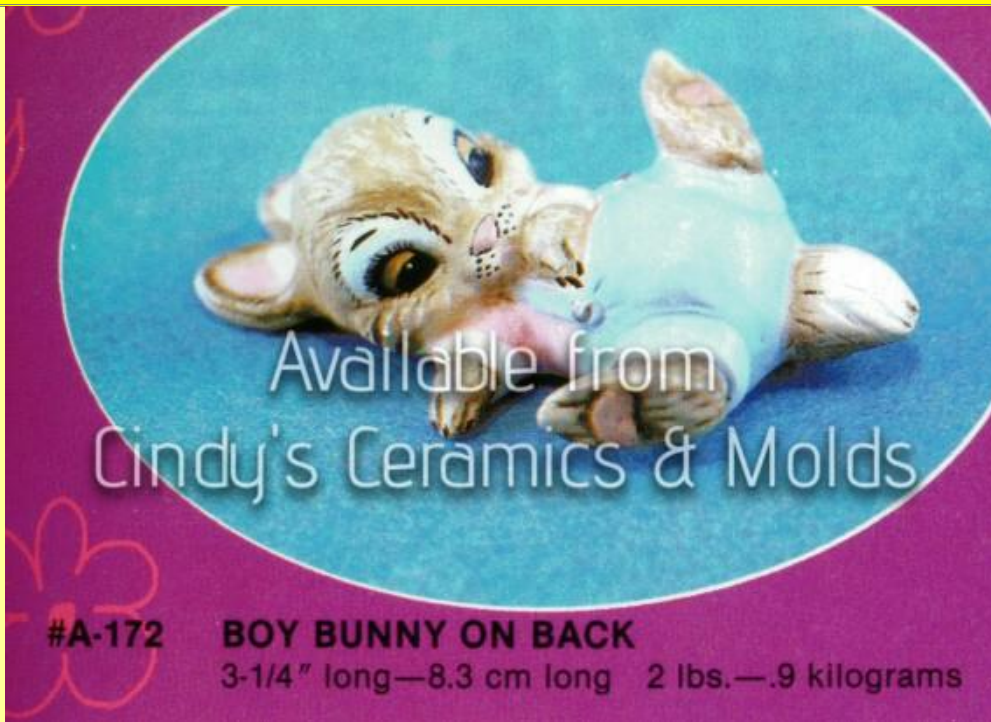

A-172

3 1/4 Long

3.50

D-514