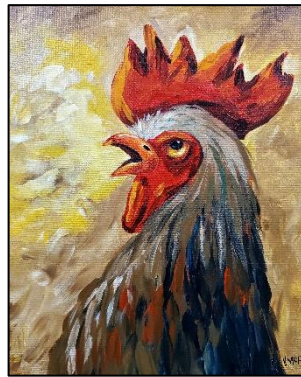

10 x 20
\$30/person

ROO w'TUDE

Saturday, JULY 23
3:00 – 6:00 pm

16 x 20, \$35/person

PRETTY in PINK

Saturday, JULY 30
3:00 – 6:00 pm

16 x 20, \$35/person

SQUIRREL!!!