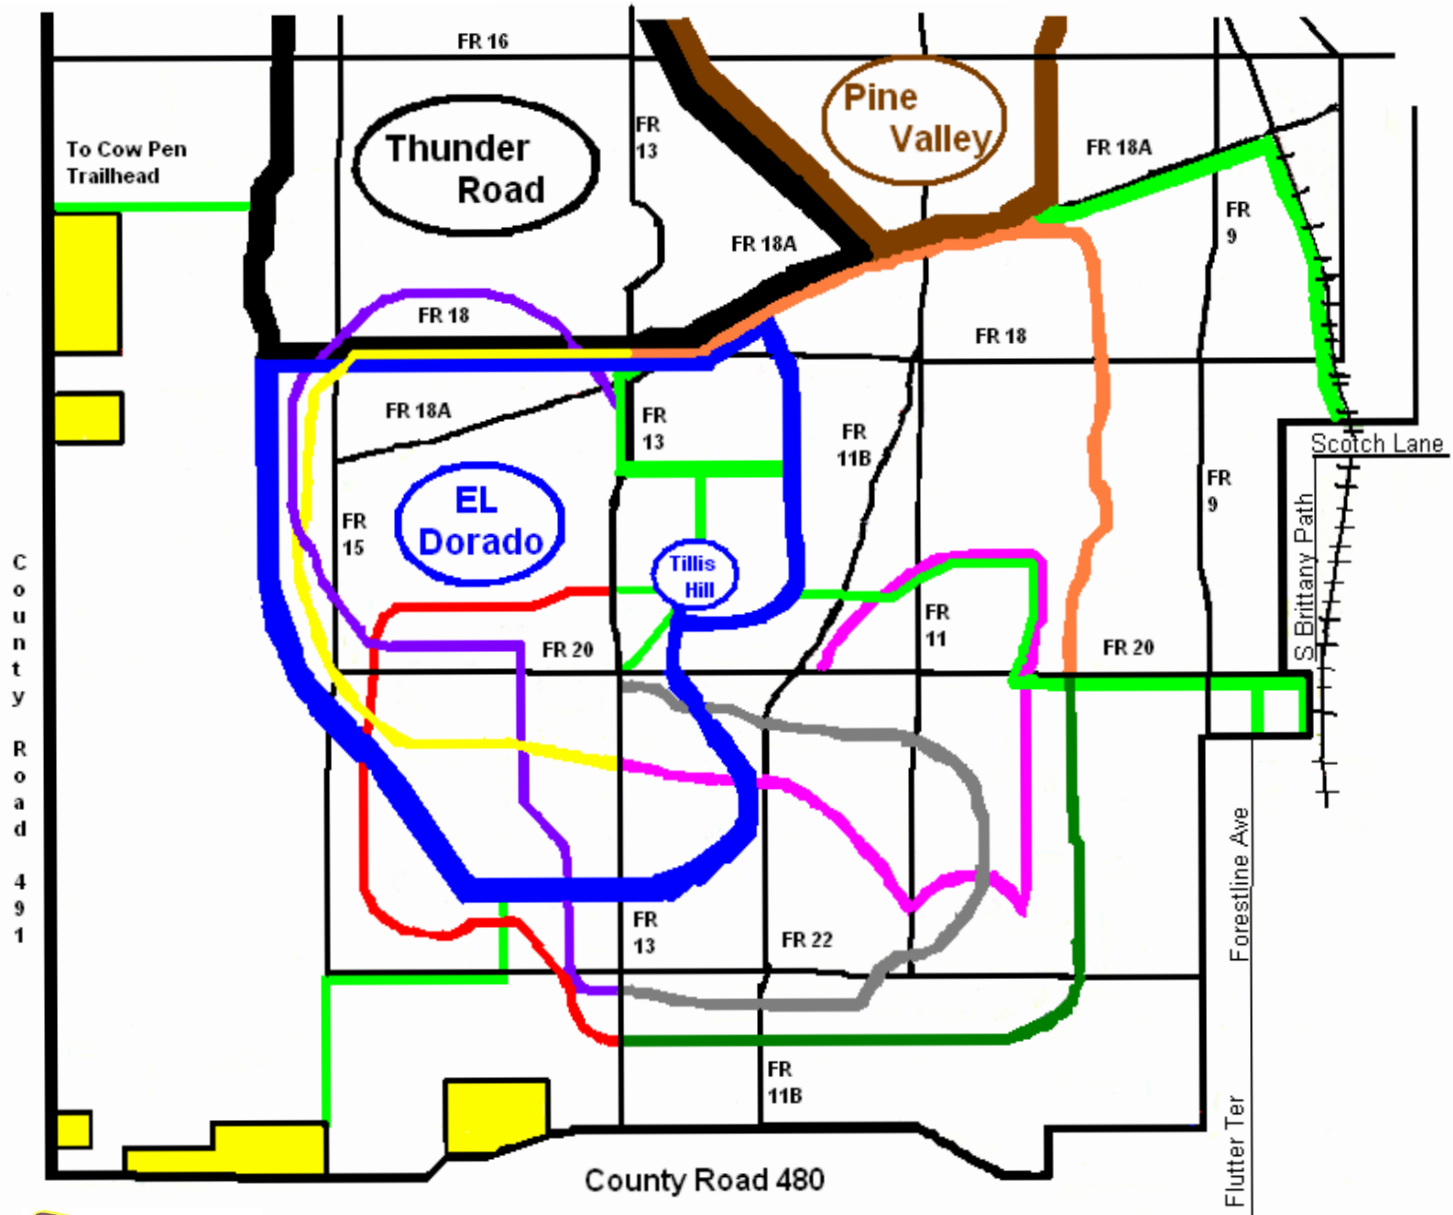

Withlacoochee State Forest

Citrus Tract

Tillis Hill Recreation Area Map

- Field Trial Trails are the thinner multi-colored lines.
- Horse Trails are the thicker blue, black or brown lines.
- Neighborhood access trails are bright lime green.
- See "Citrus Trails" for full map.

Field Trial Run Mileage:

Purple	4.0 miles
Green	2.8 miles
Red	2.9 miles
Yellow	3.3 miles
Pink	4.2 miles
Orange	3.2 miles
Gray	3.6 miles

Florida Forever Back Country Horsemen
 ffbc.org@gmail.com
 www.ffbc.org