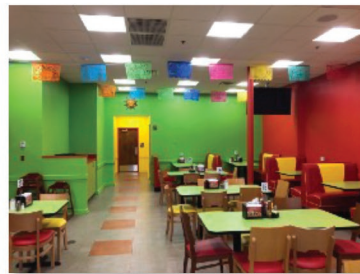

## Resturant Makeover

## West Wall

Tucson, Square - 37" x 37"

HRK62-1PC6-37x37-FF01

Little Sonora - 37" x 37"

HRK104-1PC6-37x37-FF01

Copper Town, Square - 37" x 37"

HRK87-1PC6-37x37-FF01

## South Wall

Twenty-nine Palms - 60" x 40"

HRK85-1PC6-60x40-FF01

**SE Wall  
(nook)**

Los Altos - 40" x 60"  
HRK90-1PC6-40x60-FF01

**East Wall**

Santa Barbara Farms - 60" x 40"  
HRK96-1PC6-60x40-FF01

Michoacan - 37" x 37"  
HRK117-1PC6-37x37-FF01