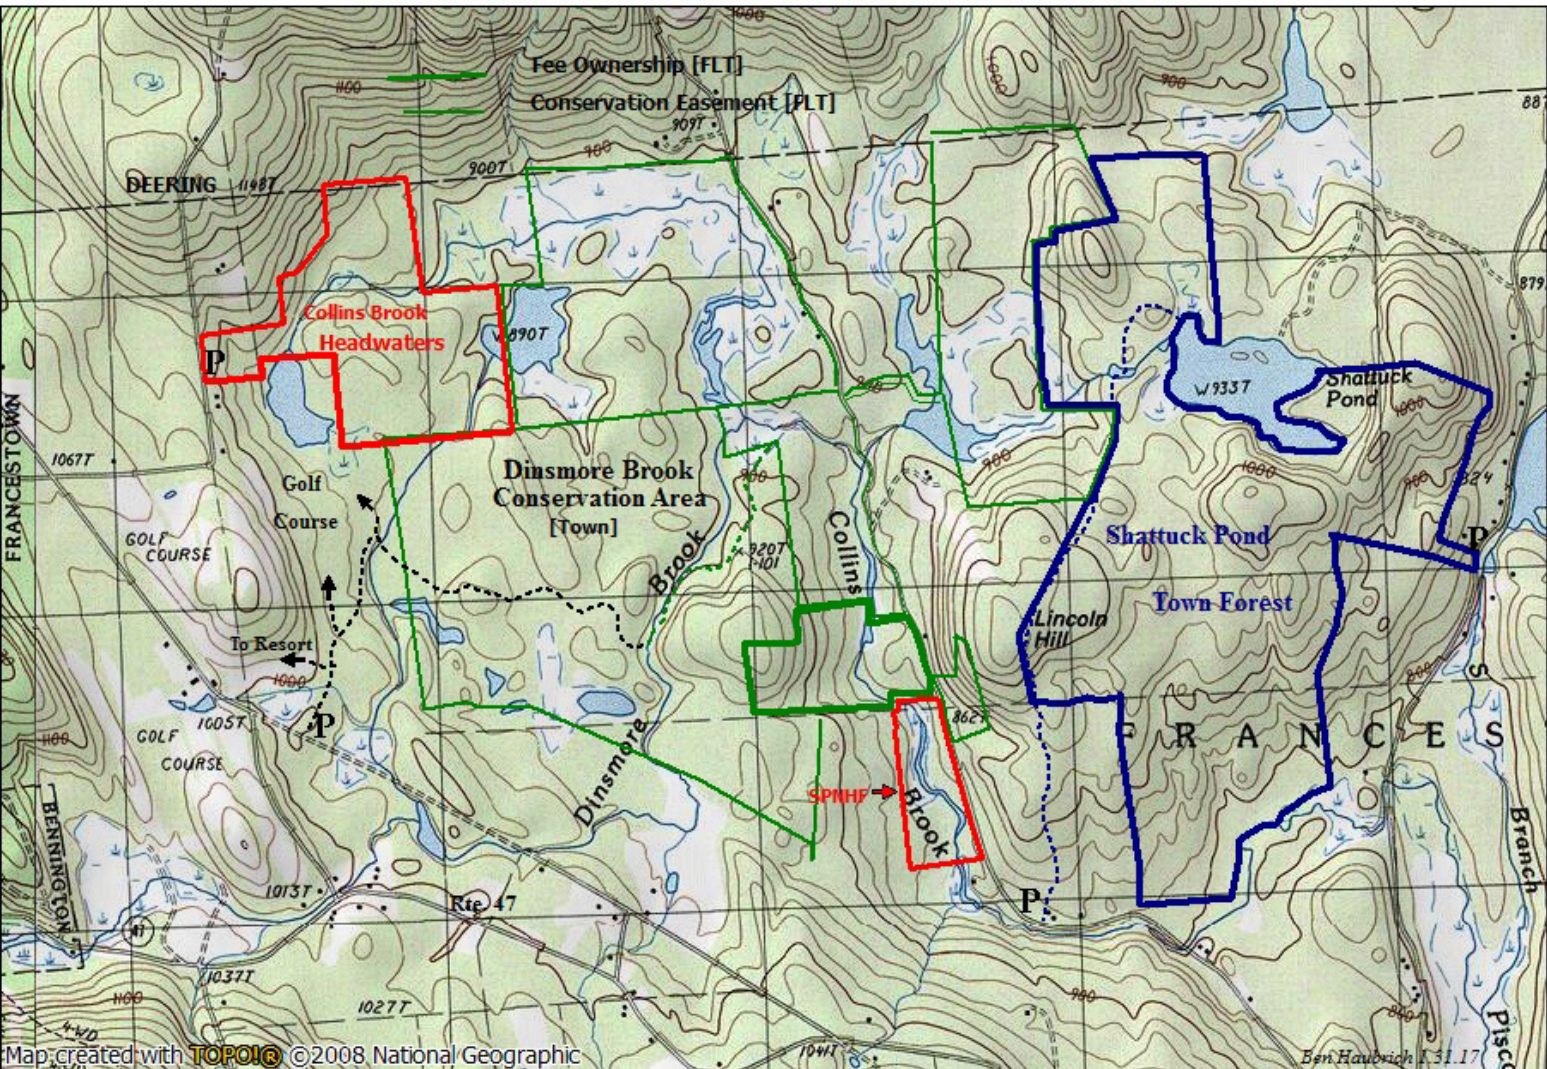

# Collins Brook Headwaters - Shattuck to Dinsmore Area

Map created with **TOPOIC** ©2008 National Geographic

Ben Haubrich 1.31.17

MN T  
14 1/2°

01/31/17