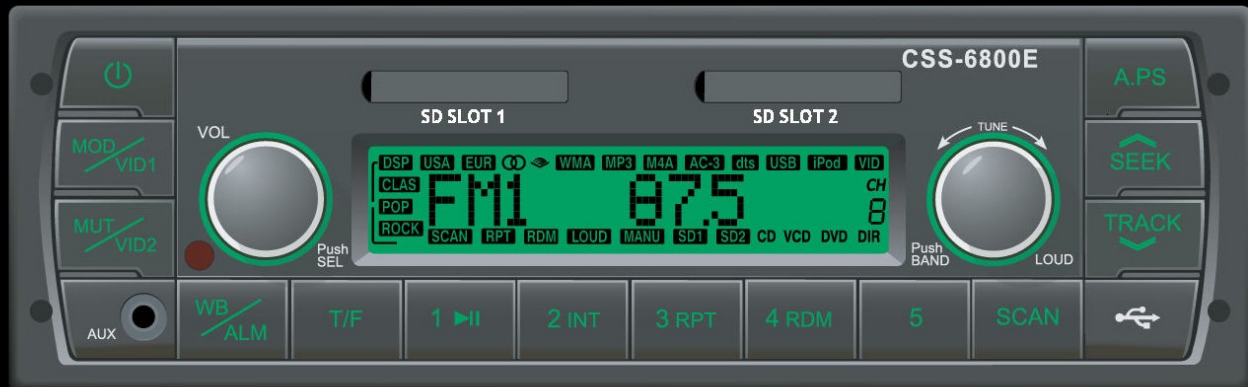

CSS-6800E

AM/FM/WB/USB/SD Card/MP3/WMA Video Player

- 1 Din Type with Fixed Faceplate
- 4x45 Watts Max Power Output
- Electronic Station Search
- 15 FM & 10AM Presets
- Auto Store System
- 7-Channel Weather band
- Electronic Controls for Volume and Bass/Treble/Balance/Fader/DSP
- Digital Clock, Time Adjustable with Alarm Clock Function
- Audio Mute
- 4-Way Balance
- AVI/DIVX/MPEG1/MPEG2/MPEG4, Standard Format (720 x 480)
- Pause, Intro, Repeat, Random Play
- Track Up / Down
- AUX IN
- Microphone/Audio input
- USB & SD Compatible (Audio / Video Play)