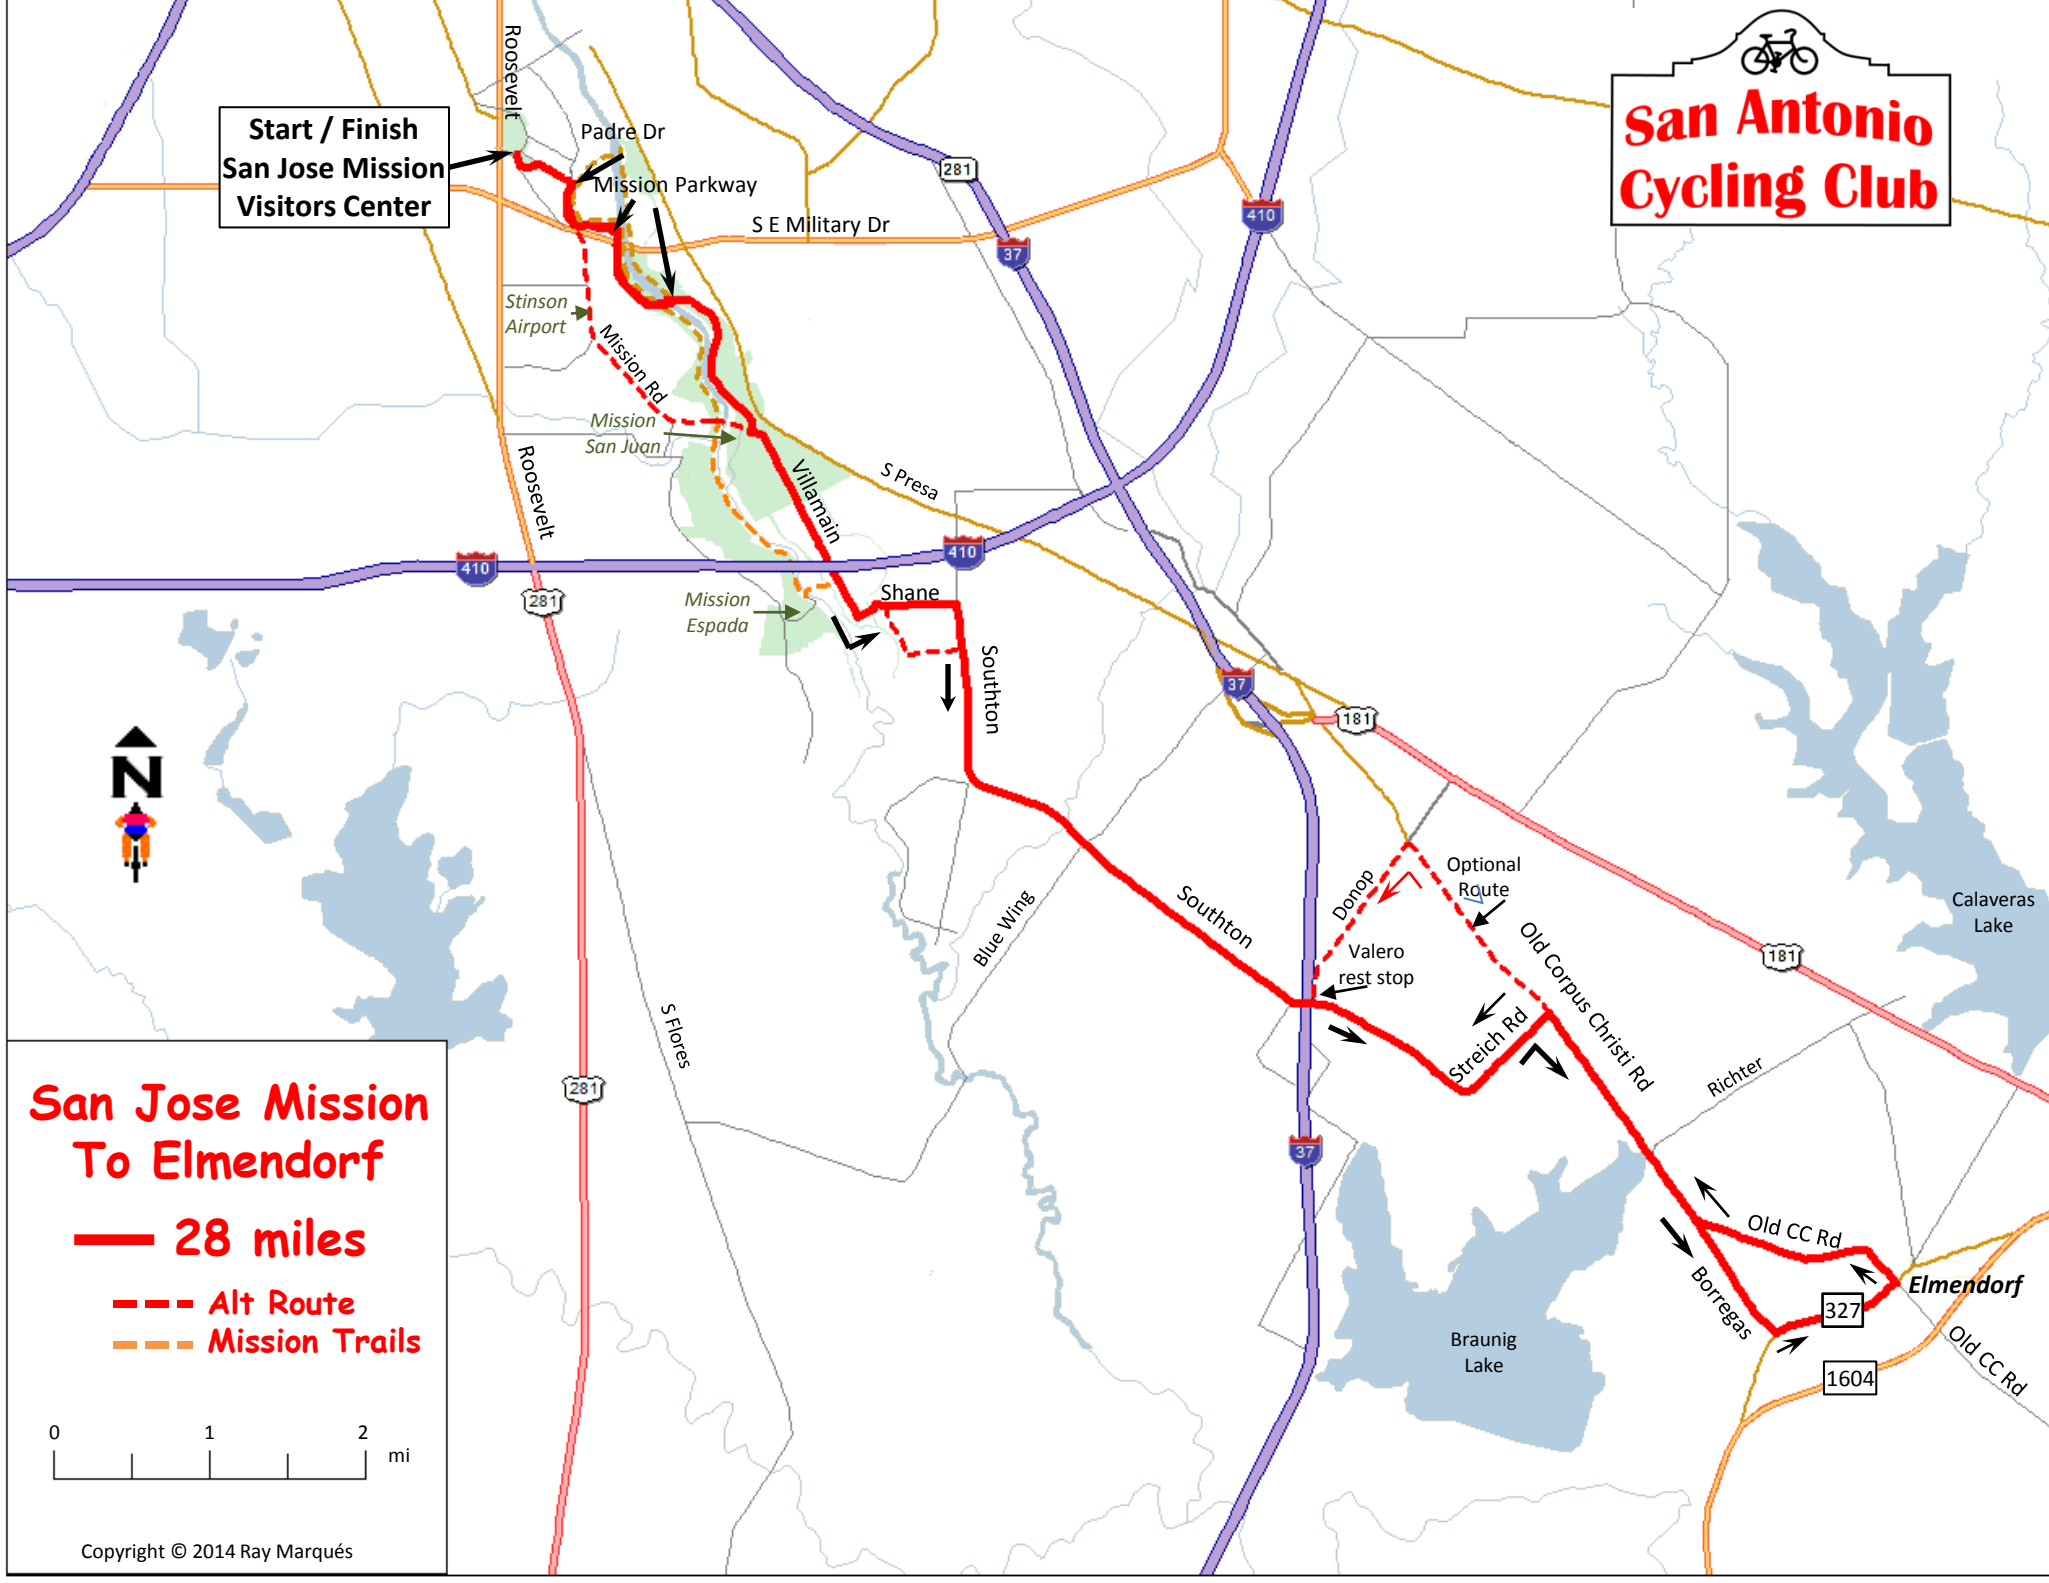

# San Antonio Cycling Club

Start / Finish  
San Jose Mission  
Visitors Center

## San Jose Mission To Elmendorf

— 28 miles

- - - Alt Route
- - - Mission Trails