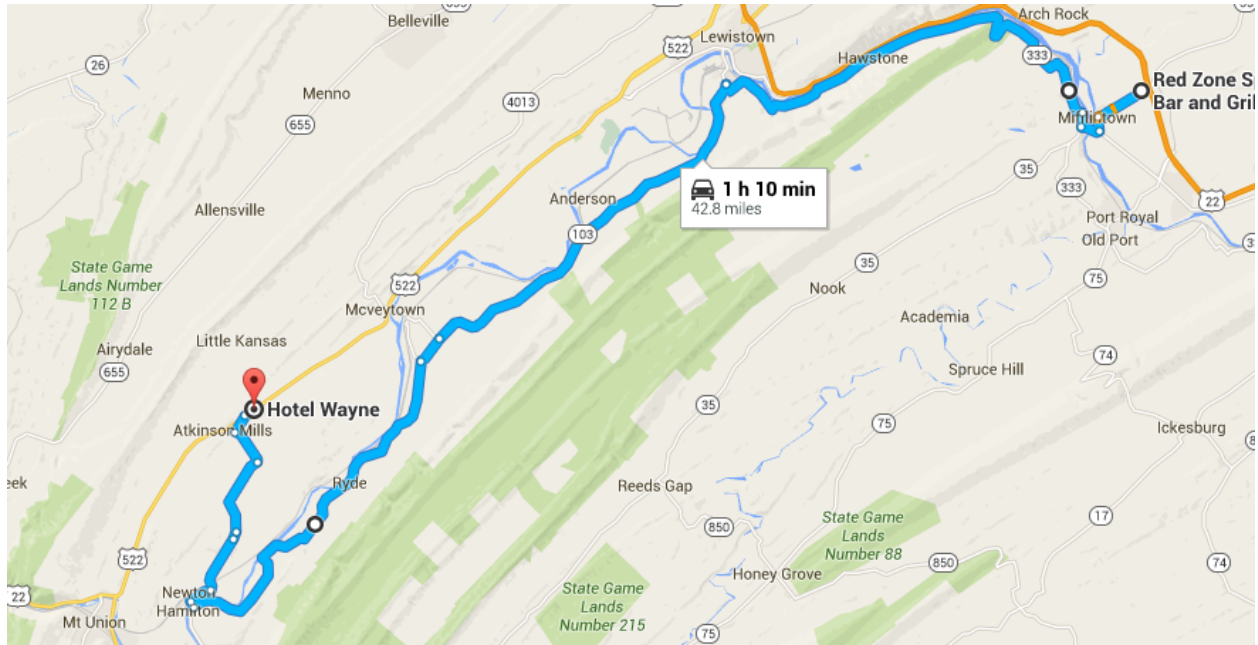

## Start: Red Zone to Hotel Wayne, Mifflintown (Stop 3) 1 hour 10 minutes

0.3 mi

5. Turn left onto Licking St  
302 ft

6. Turn right at the 2<sup>nd</sup> cross street onto Foster St  
318 ft

7. Turn L onto PA-333 W  
12.4 mi

8. Turn left onto PA-103 S  
10.6 mi

9. Slight left onto Pleasant View Rd  
0.7 mi

10. Turn left onto PA-103 S  
10.2 mi

**Take Ferguson Valley Rd to US-22 E/US-522 N in Wayne Township -  
10 min (6.0 mi)**

11. Turn right onto Bridge St  
0.2 mi

12. Turn right onto Front St  
0.6 mi

13. Continue onto Ferguson Valley Rd  
1.5 mi

Destination on left