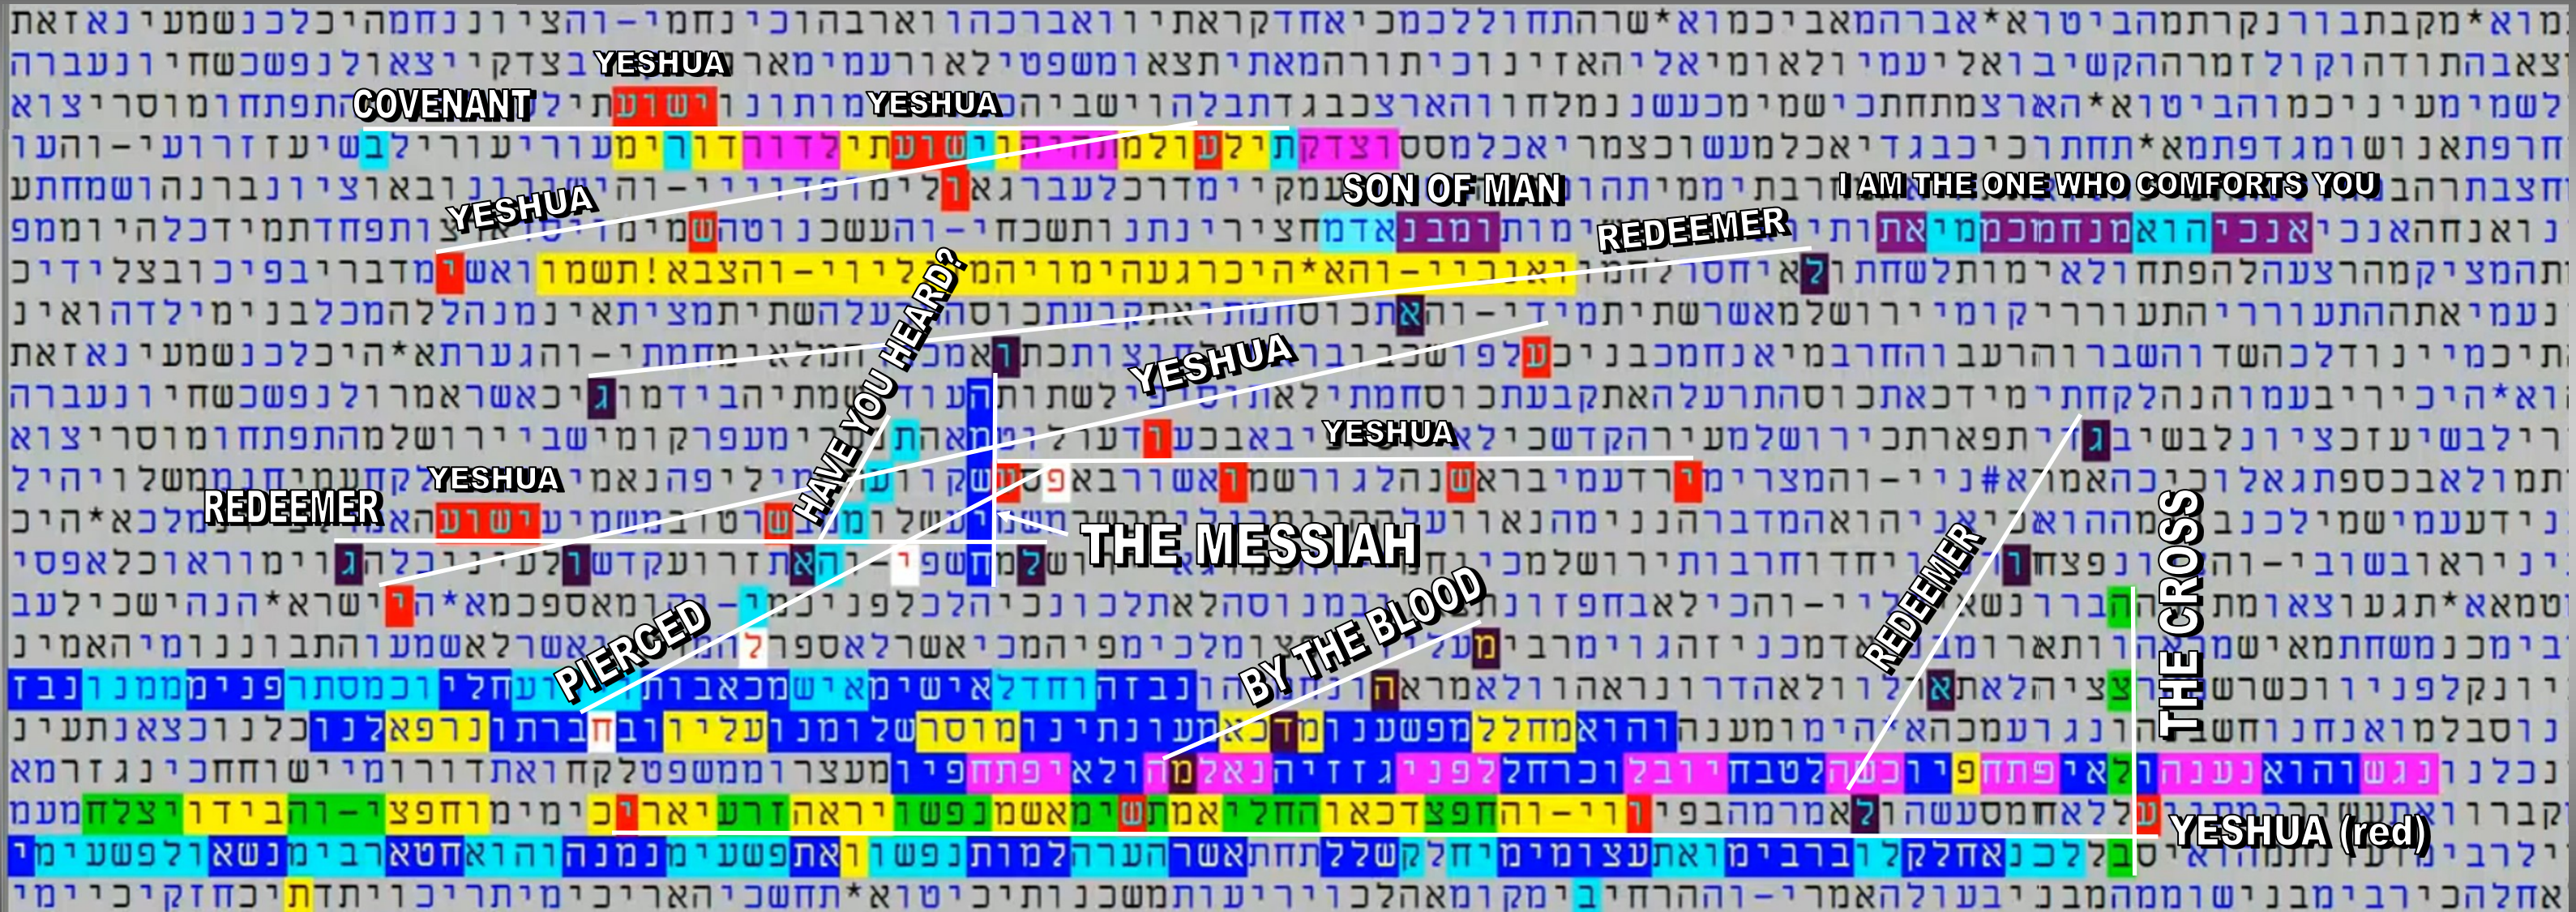

# MESSIAH ACCORDING TO ISAIAH II

## Bible Code Matrix of End Time Prophecy

© MATTHEW WRIGHT MINISTRIES  
Graphic layout by Luis B. Vega

RESOURCES  
[youtube.com/user/TheMatt71269](https://youtube.com/user/TheMatt71269)  
[biblecodenow1@gmail.com](mailto:biblecodenow1@gmail.com)  
[biblecodenow.com](http://biblecodenow.com)  
[facebook.com/groups/code searcher](https://facebook.com/groups/code searcher)

SCRIPTURE SOURCE(S)  
Old & New Testament  
TorahSoft

FOR AN EXPLANATION - STUDY OF THE CHART CODE MATRIX, VISIT THE YOUTUBE CHANNEL VIDEO SERIES.

**WIDTH: 131 CENTER: 52997**