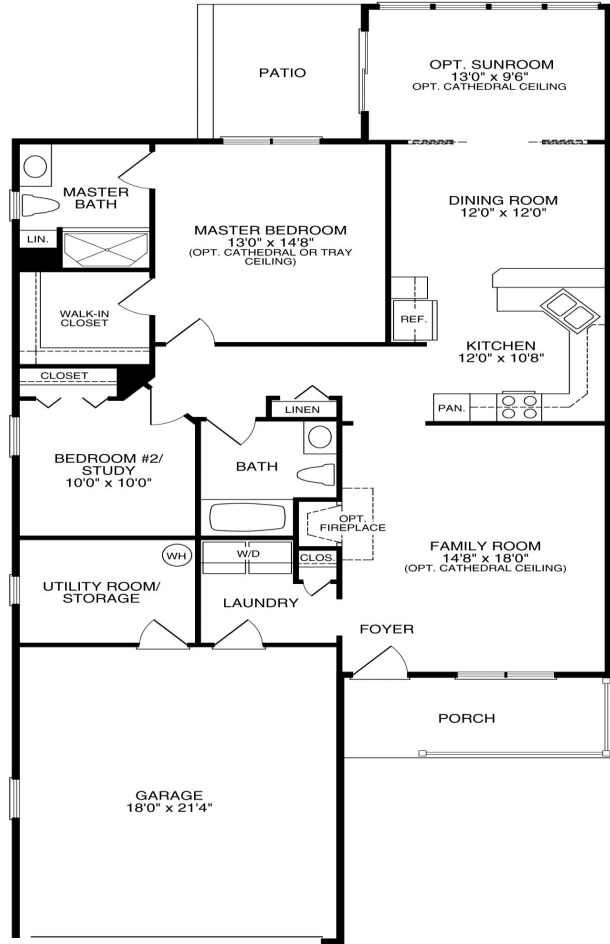

Spring Hope Villas

The Juniata Elevation A

The Juniata Elevation B

The Juniata Elevation C

The Juniata Elevation D

The Juniata
1738 Square Feet

The Village
AT MORRISONS COVE