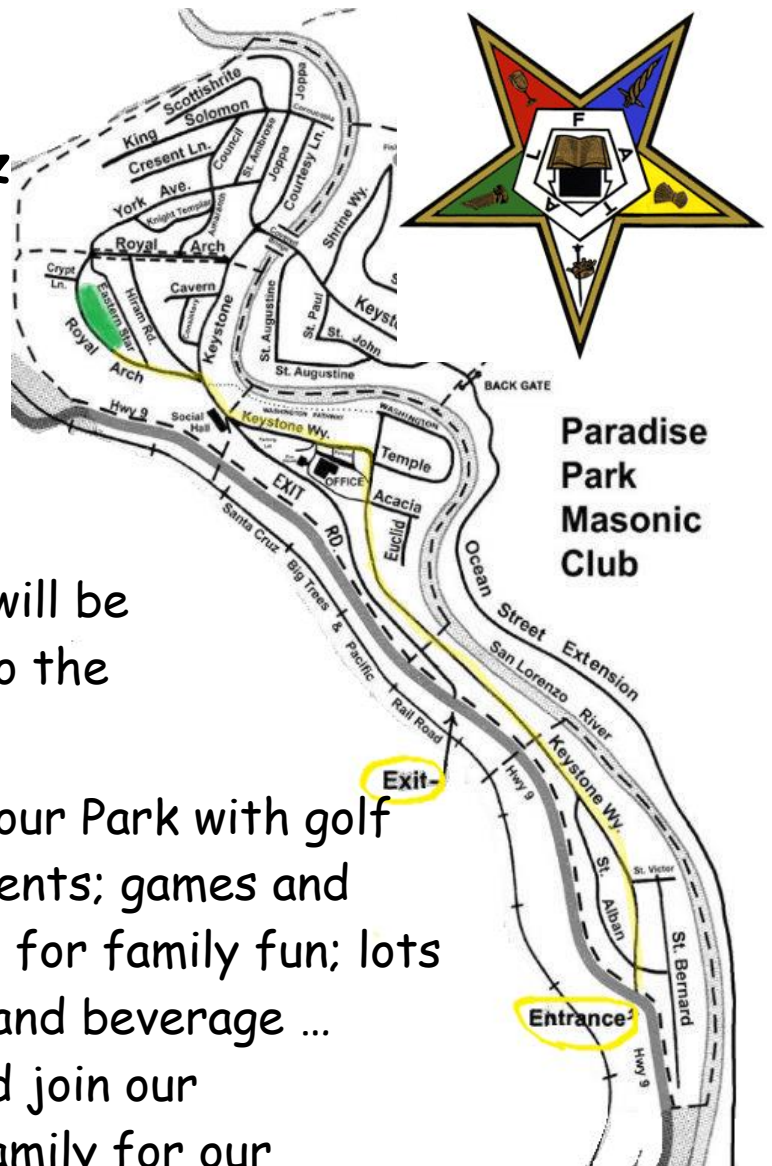

How to find Paradise Park Masonic Club - Santa Cruz

Set your GPS finder to **211 Keystone Way (park office), Santa Cruz,** and then follow the **yellow route** on the map to the **picnic grounds (shown in green)**. You will be directed to parking adjacent to the picnic grounds.

Explore our Park with golf cart docents; games and contests for family fun; lots of food and beverage ... come and join our Grand Family for our Northern California Event to support

**Wake Forest Institute of Regenerative Medicine (WFIRM),
our WGM/WGP Special Project for 2018**

For Reservations to a "Grand Day in Paradise"...

Name (s) _____

Title (s) _____

Address _____ State/Zip _____

Phone _____ E-mail _____

☐ OES ☐ Amaranth ☐ Nile ☐ Prince Hall OES ☐ Masons ☐ IORG ☐ JDI ☐ DeMolay

☐ BBQ tri-tip beef ☐ BBQ chicken

Mail along with check for $20 per person to **Bob and Cynthia Young**, 340 Via Paraiso, Monterey, 93940-4339 or e-mail to: rmycab@att.net. Phone: 831.375.4682.

Make check payable to: "OES". How simple is that!?!?