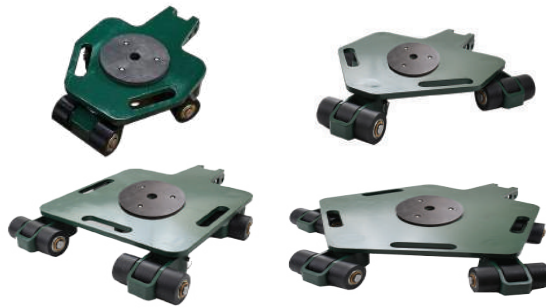

OMNI-SKATE

OMNI-SKATE

The Hilman OMNI-SKATE is a multi-directional load skate capable of traveling in any direction and rotating on axis. Designed, engineered and manufactured in the USA, the OMNI-SKATE optimizes your move while being the most reliable and rugged solution in the industry.

3, 6, 8 & 10 TONS

Omni-Skates - 360 Degree
Maneuverability - Move heavy loads in
tight spaces and around sharp corners in
any direction.

LIFT. SET. ROLL

Lift up the back end of the load first using one or two toe jacks. You can do this manually or with a hydraulic pump. If you use just one jack, lift the load directly next to the front dolly. You can also use 4 toe jacks to lift entire load simultaneously. Roll the rear dollies under the load then lower the load onto the dollies. Repeat for front dollies, remove toe jacks and you are ready to move!

FEATURES

The Hilman OMNI-SKATE is available in capacities of 3, 6, 8 and 10 tons. They can also be combined into sets of 4 for capacities up to 40 tons!

SPECIFICATIONS

	OMNI-3	OMNI-6	OMNI-8	OMNI-10
LOAD CAPACITY	3 ton	6 ton	8 ton	10 ton
WHEEL TYPE	NYLON	NYLON	NYLON	NYLON
HEIGHT	4.63 in	4.63 in	4.63 in	4.63 in
WIDTH	18.937"	24.125"	22.9375"	31.4375"
LENGTH	22.562"	30.125"	31.375"	38.75"
WHEEL DIAMETER	Ø 3.13	Ø 3.13	Ø 3.13	Ø 3.13
NUMBER OF WHEELS	6	9	12	15
PAD DIAMETER	Ø 8"	Ø 8"	Ø 8"	Ø 8"
WEIGHT	68 lb/31 kg	111 lb /50 kg	139 lb/63 kg	185 lb/84 kg

ACCESSORIES

Handle for pulling

Alignment Bar with Coupling

OMNI-SKATE

The Hilman Omni-Skate provides a stable, efficient solution for moving heavy loads.

360 DEGREE ROTATION

ALIGNMENT BAR

Combine dollies into pairs using an adjustable alignment bar.