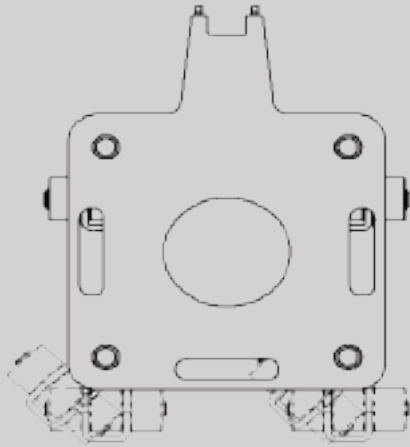

FEATURES

The Hilman OMNI-SKATE is available in capacities of 3, 6, 8 and 10 tons. They can also be combined into sets of 4 for capacities up to 40 tons!

SPECIFICATIONS

	OMNI-3	OMNI-6	OMNI-8	OMNI-10
LOAD CAPACITY	3 ton	6 ton	8 ton	10 ton
WHEEL TYPE	NYLON	NYLON	NYLON	NYLON
HEIGHT	4.63 in	4.63 in	4.63 in	4.63 in
WIDTH	18.937"	24.125"	22.9375"	31.4375"
LENGTH	22.562"	30.125"	31.375"	38.75"
WHEEL DIAMETER	Ø 3.13	Ø 3.13	Ø 3.13	Ø 3.13
NUMBER OF WHEELS	6	9	12	15
PAD DIAMETER	Ø 8"	Ø 8"	Ø 8"	Ø 8"
WEIGHT	68 lb/31 kg	111 lb /50 kg	139 lb/63 kg	185 lb/84 kg

ACCESSORIES

Handle for pulling

Alignment Bar with Coupling

OMNI-SKATE

The Hilman Omni-Skate provides a stable, efficient solution for moving heavy loads.

360 DEGREE ROTATION

ALIGNMENT BAR

Combine dollies into pairs using an adjustable alignment bar.