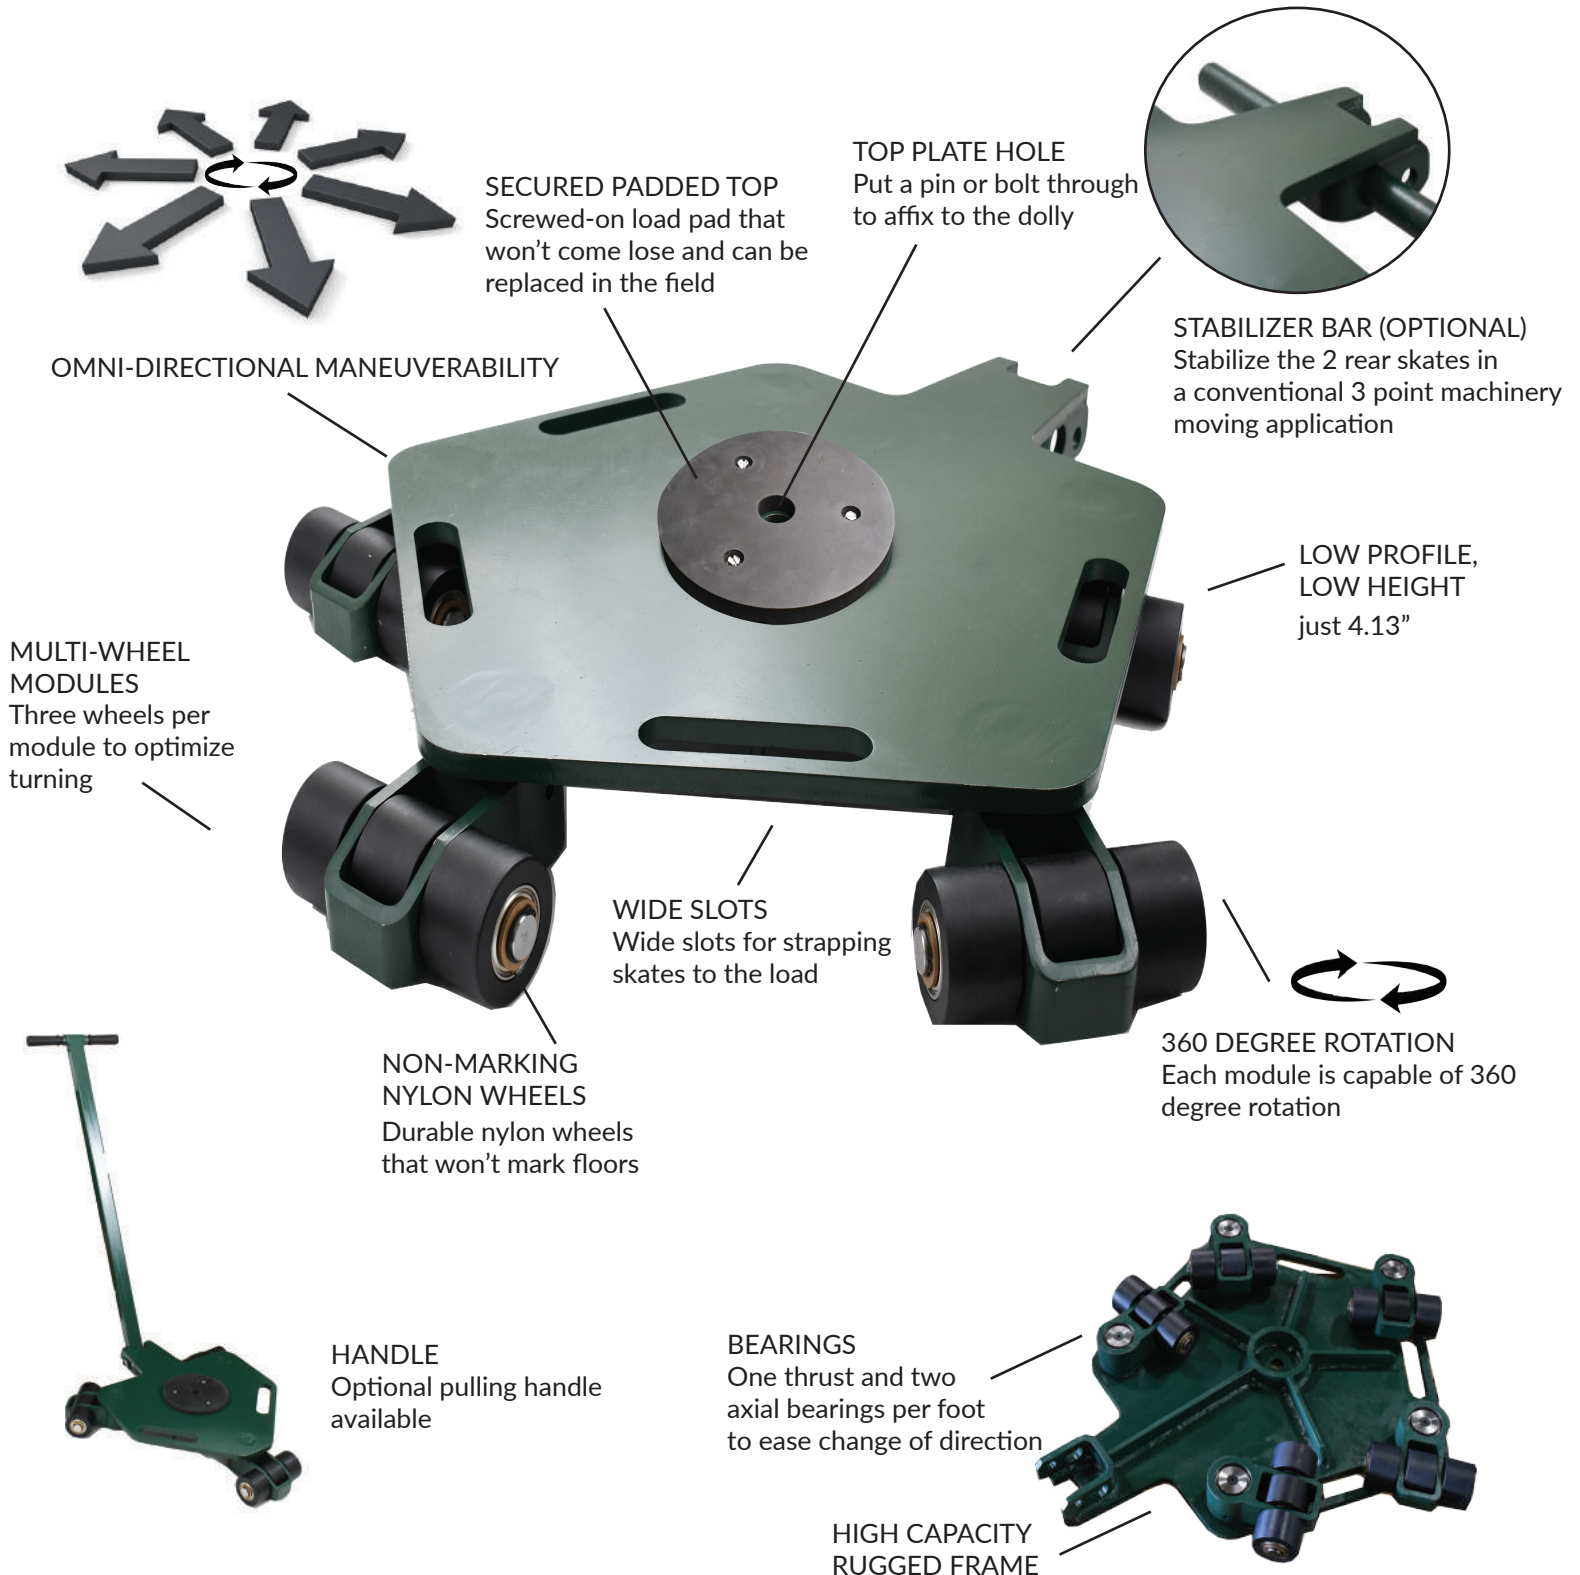

OMNI-SKATE

OMNI-SKATE

The Hilman OMNI-SKATE is a multi-directional load skate capable of traveling in any direction and rotating on axis. Designed, engineered and manufactured in the USA, the OMNI-SKATE optimizes your move while being the most reliable and rugged solution in the industry.

3, 6, 8 & 10 TONS

Omni-Skates - 360 Degree
Maneuverability - Move heavy loads in
tight spaces and around sharp corners in
any direction.

LIFT. SET. ROLL

Lift up the back end of the load first using one or two toe jacks. You can do this manually or with a hydraulic pump. If you use just one jack, lift the load directly next to the front dolly. You can also use 4 toe jacks to lift entire load simultaneously. Roll the rear dollies under the load then lower the load onto the dollies. Repeat for front dollies, remove toe jacks and you are ready to move!

FEATURES

The Hilman OMNI-SKATE is available in capacities of 3, 6, 8 and 10 tons. They can also be combined into sets of 4 for capacities up to 40 tons!

SPECIFICATIONS

	OMNI-3	OMNI-6	OMNI-8	OMNI-10
LOAD CAPACITY	3 ton	6 ton	8 ton	10 ton
WHEEL TYPE	NYLON	NYLON	NYLON	NYLON
HEIGHT	4.63 in	4.63 in	4.63 in	4.63 in
WIDTH	18.937"	24.125"	22.9375"	31.4375"
LENGTH	22.562"	30.125"	31.375"	38.75"
WHEEL DIAMETER	Ø 3.13	Ø 3.13	Ø 3.13	Ø 3.13
NUMBER OF WHEELS	6	9	12	15
PAD DIAMETER	Ø 8"	Ø 8"	Ø 8"	Ø 8"
WEIGHT	68 lb/31 kg	111 lb /50 kg	139 lb/63 kg	185 lb/84 kg

ACCESSORIES

Handle for pulling

Alignment Bar with Coupling

OMNI-SKATE

The Hilman Omni-Skate provides a stable, efficient solution for moving heavy loads.

360 DEGREE ROTATION

ALIGNMENT BAR

Combine dollies into pairs using an adjustable alignment bar.