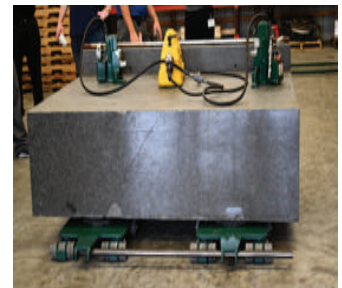

OMNI-SKATE

OMNI-SKATE

The Hilman OMNI-SKATE is a multi-directional load skate capable of traveling in any direction and rotating on axis. Designed, engineered and manufactured in the USA, the OMNI-SKATE optimizes your move while being the most reliable and rugged solution in the industry.

3, 6, 8 & 10 TONS

Omni-Skates - 360 Degree
Maneuverability - Move heavy loads in
tight spaces and around sharp corners in
any direction.

LIFT. SET. ROLL

Lift up the back end of the load first using one or two toe jacks. You can do this manually or with a hydraulic pump. If you use just one jack, lift the load directly next to the front dolly. You can also use 4 toe jacks to lift entire load simultaneously. Roll the rear dollies under the load then lower the load onto the dollies. Repeat for front dollies, remove toe jacks and you are ready to move!

FEATURES

The Hilman OMNI-SKATE is available in capacities of 3, 6, 8 and 10 tons. They can also be combined into sets of 4 for capacities up to 40 tons!

SPECIFICATIONS

	OMNI-3	OMNI-6	OMNI-8	OMNI-10
LOAD CAPACITY	3 ton	6 ton	8 ton	10 ton
WHEEL TYPE	NYLON	NYLON	NYLON	NYLON
HEIGHT	4.63 in	4.63 in	4.63 in	4.63 in
WIDTH	18.937"	24.125"	22.9375"	31.4375"
LENGTH	22.562"	30.125"	31.375"	38.75"
WHEEL DIAMETER	Ø 3.13	Ø 3.13	Ø 3.13	Ø 3.13
NUMBER OF WHEELS	6	9	12	15
PAD DIAMETER	Ø 8"	Ø 8"	Ø 8"	Ø 8"
WEIGHT	68 lb/31 kg	111 lb /50 kg	139 lb/63 kg	185 lb/84 kg

CONFIGURATIONS

Our dollies can be configured in a number of ways including attaching them to the Powerattack or using them in conjunction with our TK-EVO or Trakporter.

Images are for representation purposes only. Actual product may differ.