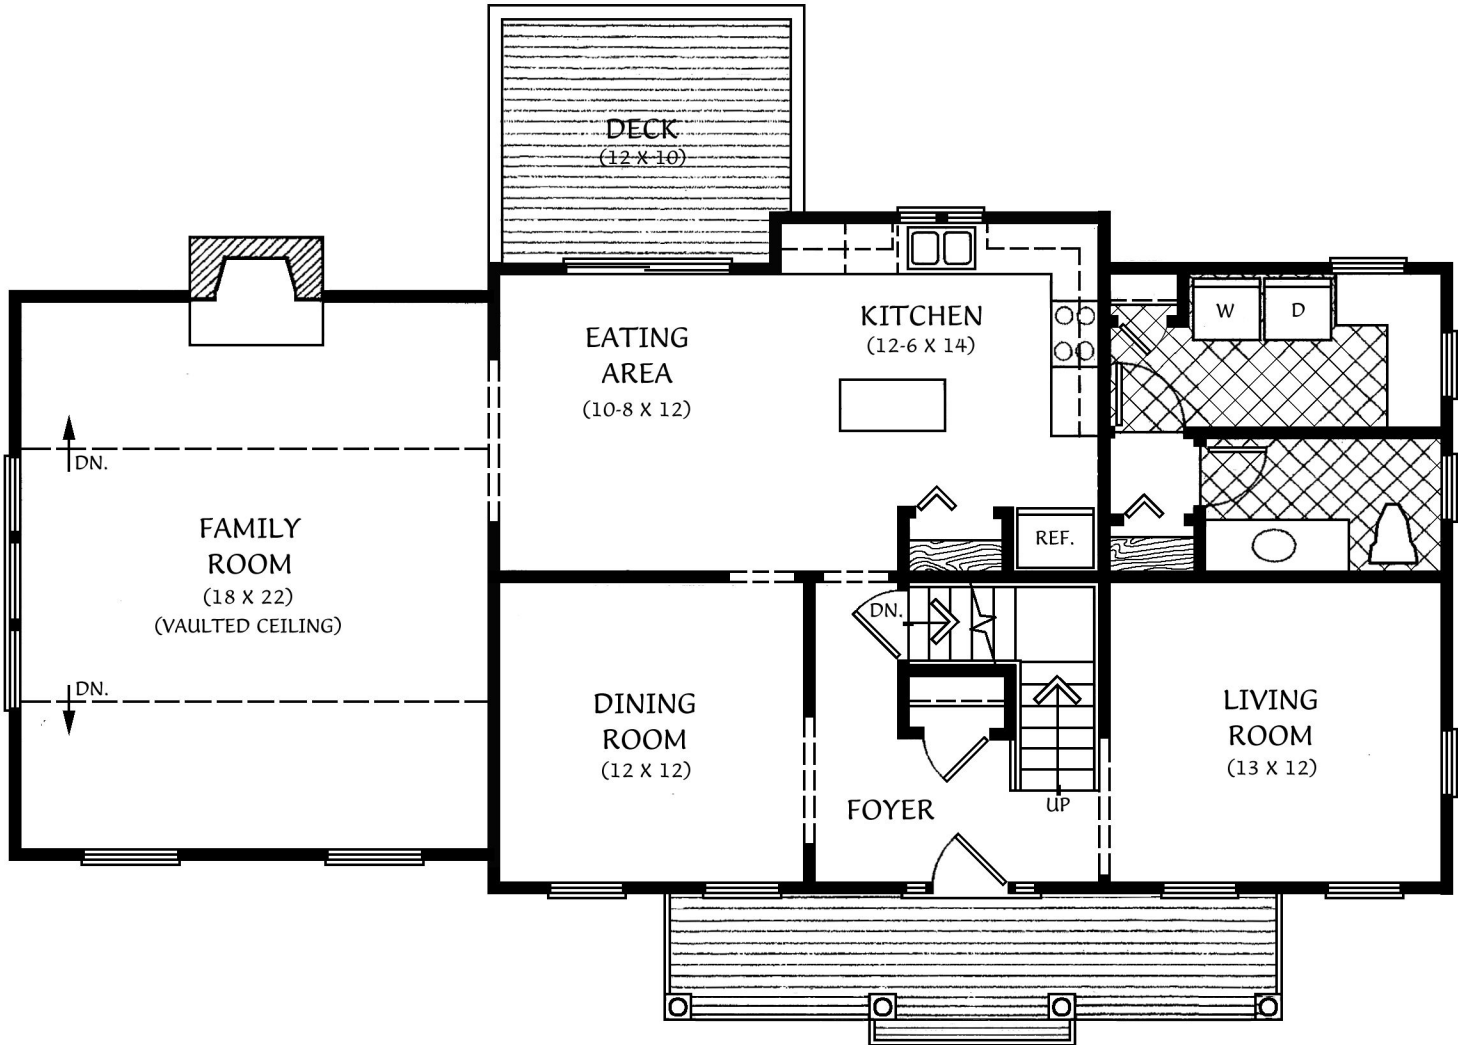

SHANE
STRUCTURES

"The Middleton"
Front Elevation

2250 Square Feet

SHANE
STRUCTURES

"The Middleton"
First Floor Plan

1284 Square Feet

SHANE
STRUCTURES

"The Middleton"
Second Floor Plan

966 Square Feet