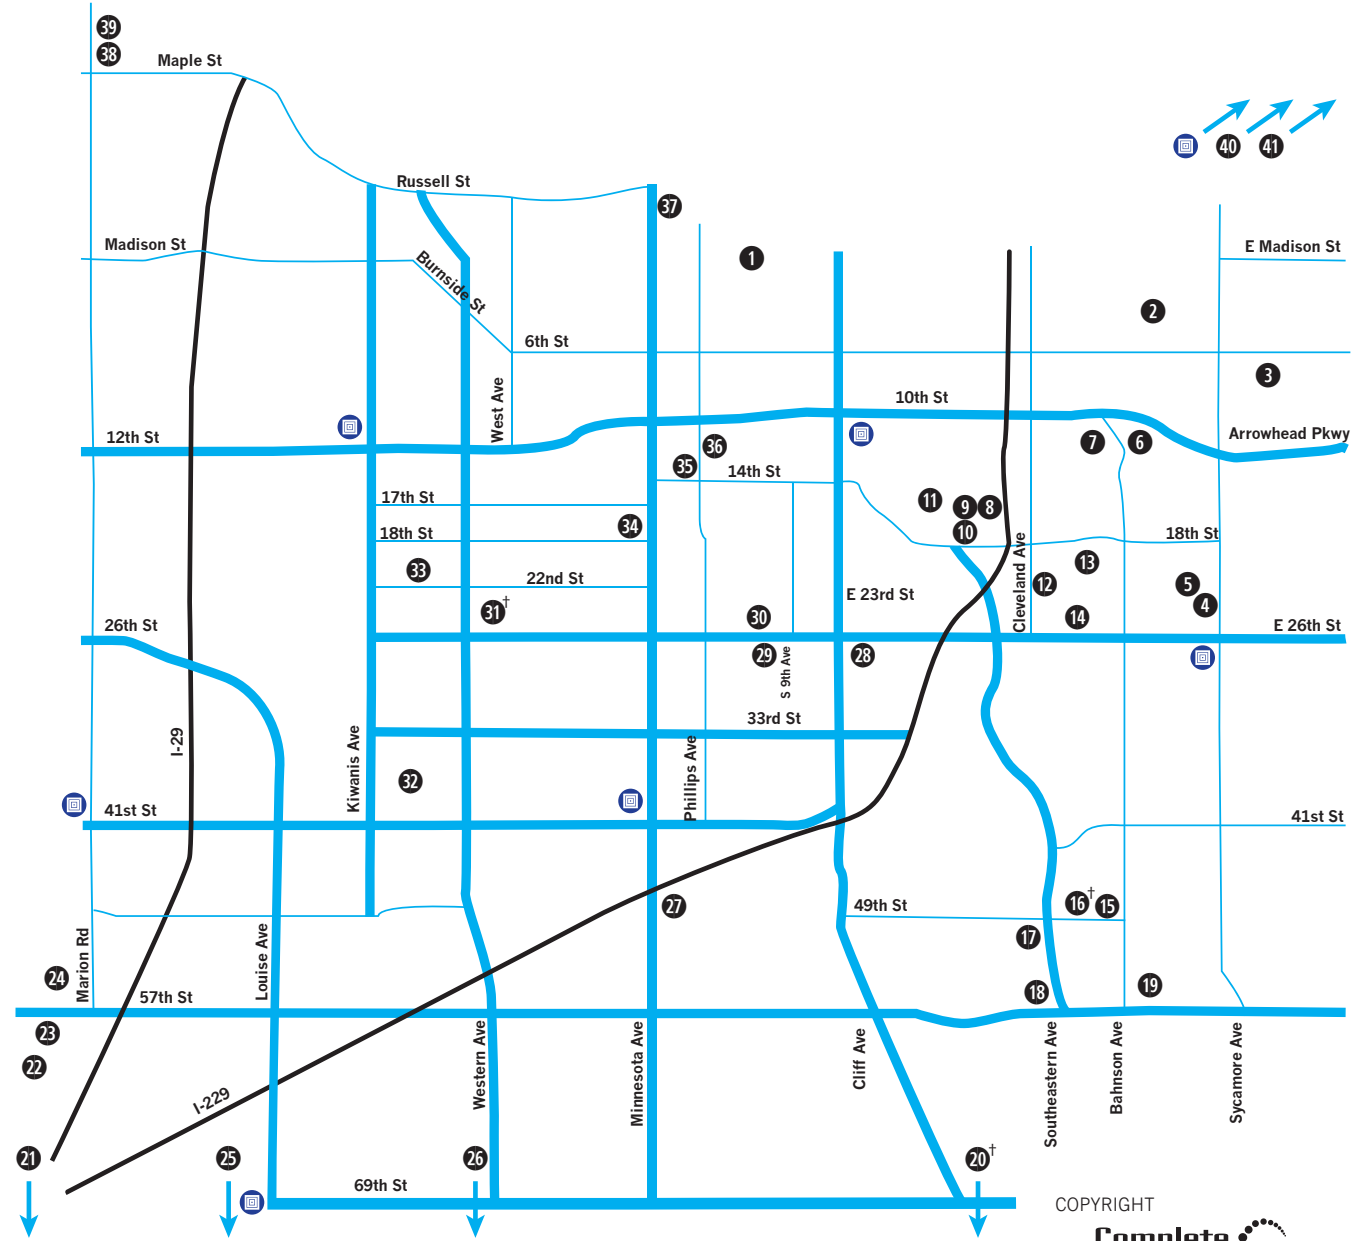

## Holiday Lights & Lanes Guide

**Sioux Falls  
2017**

[DakotaHolidays.com](http://DakotaHolidays.com)

# Lights & Lanes

\* Use the addresses above as suggested starting points for each display. As always, help us ensure the accuracy of this map by sharing updates at [dakotaholidays.com](http://dakotaholidays.com).