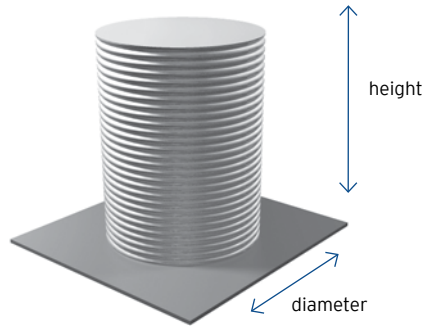

ROUND TANKS

HEIGHT: Variable, refer below
DIAMETER: Variable, refer below

1. Select the width of your tank
2. Select the length of your tank
3. The intersection of these values provides capacity & price

COLOURS: Pricing is for pre-finished Colorbond® colours or plain galvanized steel only. Other colours available via spray painted finish at extra cost, see p14.
NOTE: All capacities are nominal prior to fitting size and location on tank. Price includes GST. 400 mm leaf strainer, 25mm outlet, brass ball valve and PVC overflow. Delivery to site costs, see p15.

Height (mm)

Diameter (mm)