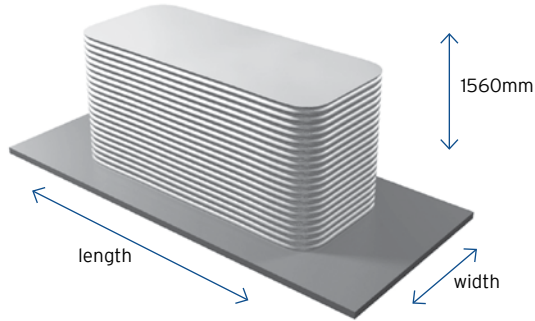

MODLINE 1560MM TALL

HEIGHT: 1560 mm
LENGTH: Variable, refer below
WIDTH: Variable, refer below

OTHER HEIGHT OPTIONS IN THIS SERIES* (MM)

1180	1255	1330	1405	1480

* Same price but capacity is reduced

1. Select the width of your tank
2. Select the length of your tank
3. The intersection of these values provides capacity & price

COLOURS: Pricing is for pre-finished Colorbond® colours or plain galvanized steel only. Other colours available via spray painted finish at extra cost, see p14.

NOTE: All capacities are nominal prior to fitting size and location on tank. Price includes GST. 400 mm leaf strainer, 25mm outlet, brass ball valve and PVC overflow. Delivery to site costs, see p15.

Length (mm)

Width (mm)

	1200	1300	1400	1500	1600	1700	1800	1900	2000	2100	2200	2300	2400	2500	2600	2700	2800	2900	3000	3100	3200	3300	3400	3500
	$1720						$1985						$2375						$2510					
0700	1180L	1290L	1400L	1510L	1620L	1730L	1840L	1950L	2050L	2160L	2270L	2380L	2490L	2600L	2710L	2820L	2930L	3040L	3150L	3260L	3360L	3470L	3580L	3690L
0750	1270L	1390L	1510L	1630L	1740L	1860L	1980L	2090L	2210L	2330L	2440L	2560L	2680L	2800L	2910L	3030L	3150L	3260L	3380L	3500L	3610L	3730L	3850L	3970L
	$1855						$2115						$2510						$2635					
0800	1370L	1490L	1620L	1740L	1870L	1990L	2120L	2240L	2370L	2490L	2620L	2740L	2870L	2990L	3120L	3240L	3360L	3490L	3610L	3740L	3860L	3990L	4110L	4240L
0850	1460L	1590L	1730L	1860L	1990L	2120L	2260L	2390L	2520L	2650L	2790L	2920L	3050L	3190L	3320L	3450L	3580L	3720L	3850L	3980L	4110L	4250L	4380L	4510L
0900	1560L	1700L	1840L	1980L	2120L	2260L	2400L	2540L	2680L	2820L	2960L	3100L	3240L	3380L	3520L	3660L	3800L	3940L	4080L	4220L	4360L	4500L	4640L	4780L
0950	1650L	1800L	1950L	2090L	2240L	2390L	2540L	2690L	2830L	2980L	3130L	3280L	3430L	3580L	3720L	3870L	4020L	4170L	4320L	4460L	4610L	4760L	4910L	5060L
	$1985						$2245						$2635						$2770					
1000	1740L	1900L	2050L	2210L	2370L	2520L	2680L	2830L	2990L	3150L	3300L	3460L	3610L	3770L	3930L	4080L	4240L	4390L	4550L	4710L	4860L	5020L	5170L	5330L
1050	1840L	2000L	2160L	2330L	2490L	2650L	2820L	2980L	3150L	3310L	3470L	3640L	3800L	3970L	4130L	4290L	4460L	4620L	4780L	4950L	5110L	5280L	5440L	5600L
1100	1840L	2010L	2190L	2360L	2530L	2700L	2870L	3040L	3220L	3390L	3560L	3730L	3900L	4070L	4250L	4420L	4590L	4760L	4930L	5100L	5280L	5450L	5620L	5790L
1150	1940L	2120L	2300L	2480L	2650L	2830L	3010L	3190L	3370L	3550L	3730L	3910L	4090L	4270L	4450L	4630L	4810L	4990L	5170L	5350L	5520L	5700L	5880L	6060L