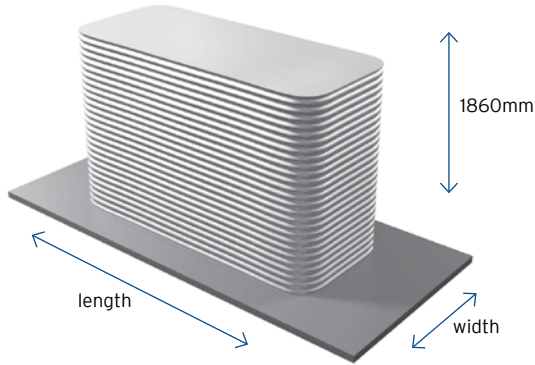

MODLINE 1860MM TALL

HEIGHT: 1860 mm
LENGTH: Variable, refer below
WIDTH: Variable, refer below

OTHER HEIGHT OPTIONS IN THIS SERIES* (MM)

1635   1715   1785

* Same price but capacity is reduced

1. Select the width of your tank
2. Select the length of your tank
3. The intersection of these values provides capacity & price

COLOURS: Pricing is for pre-finished Colorbond® colours or plain galvanized steel only. Other colours available via spray painted finish at extra cost, see p14.

NOTE: All capacities are nominal prior to fitting size and location on tank. Price includes GST. 400 mm leaf strainer, 25mm outlet, brass ball valve and PVC overflow. Delivery to site costs, see p15.

Length (mm)

Width (mm)

	1200	1300	1400	1500	1600	1700	1800	1900	2000	2100	2200	2300	2400	2500	2600	2700	2800	2900	3000	3100	3200	3300	3400	3500	
	$1985						$2245						$2770						$3035						
0700	1410L	1540L	1670L	1800L	1930L	2060L	2190L	2320L	2450L	2580L	2710L	2840L	2970L	3100L	3230L	3360L	3490L	3620L	3750L						
0750	1520L	1660L	1800L	1940L	2080L	2220L	2360L	2500L	2640L	2780L	2920L	3050L	3190L	3330L	3470L	3610L	3750L	3890L	4030L						
	$2115						$2375						$2900						$3165						
0800	1630L	1780L	1930L	2080L	2230L	2380L	2520L	2670L	2820L	2970L	3120L	3270L	3420L	3570L	3720L	3860L	4010L	4160L	4310L	4460L	4610L	4760L			
0850	1740L	1900L	2060L	2220L	2380L	2530L	2690L	2850L	3010L	3170L	3320L	3480L	3640L	3800L	3960L	4110L	4270L	4430L	4590L	4750L	4910L	5060L			
0900	1860L	2020L	2190L	2360L	2520L	2690L	2860L	3030L	3190L	3360L	3530L	3700L	3860L	4030L	4200L	4370L	4530L	4700L	4870L	5040L	5200L	5370L			
0950	1970L	2140L	2320L	2500L	2670L	2850L	3030L	3200L	3380L	3560L	3730L	3910L	4090L	4260L	4440L	4620L	4790L	4970L	5150L	5320L	5500L	5680L			
	$2245						$2510						$3035						$3305						
1000	1980L	2160L	2350L	2530L	2720L	2910L	3090L	3280L	3460L	3650L	3840L	4020L	4210L	4390L	4580L	4770L	4950L	5140L	5320L	5510L	5700L	5880L			
1050	2090L	2280L	2480L	2670L	2870L	3060L	3260L	3450L	3650L	3840L	4040L	4240L	4430L	4630L	4820L	5020L	5210L	5410L	5600L	5800L	5990L	6190L			
1100	2200L	2400L	2610L	2810L	3020L	3220L	3430L	3630L	3840L	4040L	4240L	4450L	4650L	4860L	5060L	5270L	5470L	5680L	5880L	6090L	6290L	6500L			
1150	2310L	2520L	2740L	2950L	3170L	3380L	3590L	3810L	4020L	4240L	4450L	4660L	4880L	5090L	5300L	5520L	5730L	5950L	6160L	6370L	6590L	6800L