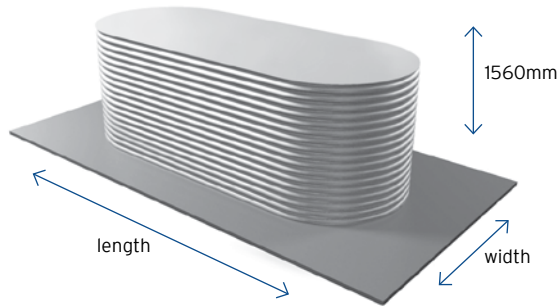

SLIMLINE 1560MM TALL

HEIGHT: 1560 mm
LENGTH: Variable, refer below
WIDTH: Variable, refer below

OTHER HEIGHT OPTIONS IN THIS SERIES* (MM)

1180	1255	1330	1405	1480

* Same price but capacity is reduced

1. Select the width of your tank
2. Select the length of your tank
3. The intersection of these values provides capacity & price

COLOURS: Pricing is for pre-finished Colorbond® colours or plain galvanized steel only. Other colours available via spray painted finish at extra cost, see p14.

NOTE: All capacities are nominal prior to fitting size and location on tank. Price includes GST. 400 mm leaf strainer, 25mm outlet, brass ball valve and PVC overflow. Delivery to site costs, see p15.

Length (mm)

Width (mm)

	1200	1300	1400	1500	1600	1700	1800	1900	2000	2100	2200	2300	2400	2500	2600	2700	2800	2900	3000	3100	3200	3300	3400	3500
	$1585						$1855						$2245						$2375					
0550	920L	1010L	1090L	1180L	1270L	1350L	1440L	1520L	1610L	1700L	1780L	1870L	1950L	2040L	2120L	2210L	2300L	2380L	2470L	2550L	2640L	2730L	2810L	2900L
0600	1000L	1090L	1180L	1280L	1370L	1470L	1560L	1650L	1750L	1840L	1930L	2030L	2120L	2210L	2310L	2400L	2500L	2590L	2680L	2780L	2870L	2960L	3060L	3150L
0650	1070L	1170L	1270L	1370L	1480L	1580L	1680L	1780L	1880L	1980L	2080L	2190L	2290L	2390L	2490L	2590L	2690L	2790L	2900L	3000L	3100L	3200L	3300L	3400L
0700	1140L	1250L	1360L	1470L	1580L	1690L	1800L	1910L	2010L	2120L	2230L	2340L	2450L	2560L	2670L	2780L	2890L	3000L	3110L	3220L	3330L	3430L	3540L	3650L
0750	1210L	1330L	1440L	1560L	1680L	1800L	1910L	2030L	2150L	2260L	2380L	2500L	2610L	2730L	2850L	2970L	3080L	3200L	3320L	3430L	3550L	3670L	3780L	3900L
	$1720						$1985						$2375						$2510					
0800	1280L	1400L	1530L	1650L	1780L	1900L	2030L	2150L	2280L	2400L	2530L	2650L	2780L	2900L	3030L	3150L	3280L	3400L	3520L	3650L	3770L	3900L	4020L	4150L
0850	1340L	1480L	1610L	1740L	1870L	2010L	2140L	2270L	2410L	2540L	2670L	2800L	2940L	3070L	3200L	3330L	3470L	3600L	3730L	3860L	4000L	4130L	4260L	4390L
0900	1410L	1550L	1690L	1830L	1970L	2110L	2250L	2390L	2530L	2670L	2810L	2950L	3090L	3230L	3370L	3510L	3660L	3800L	3940L	4080L	4220L	4360L	4500L	4640L
0950	1470L	1620L	1770L	1920L	2060L	2210L	2360L	2510L	2660L	2810L	2950L	3100L	3250L	3400L	3550L	3690L	3840L	3990L	4140L	4290L	4440L	4580L	4730L	4880L
	$1855						$2115						$2510						$2635					
1000	1530L	1690L	1840L	2000L	2160L	2310L	2470L	2620L	2780L	2940L	3090L	3250L	3400L	3560L	3720L	3870L	4030L	4180L	4340L	4500L	4650L	4810L	4960L	5120L
1050	1590L	1760L	1920L	2080L	2250L	2410L	2570L	2740L	2900L	3070L	3230L	3390L	3560L	3720L	3880L	4050L	4210L	4380L	4540L	4700L	4870L	5030L	5200L	5360L
1100	1650L	1820L	1990L	2160L	2340L	2510L	2680L	2850L	3020L	3190L	3370L	3540L	3710L	3880L	4050L	4220L	4390L	4570L	4740L	4910L	5080L	5250L	5420L	5600L
1150	1710L	1880L	2060L	2240L	2420L	2600L	2780L	2960L	3140L	3320L	3500L	3680L	3860L	4040L	4220L	4400L	4580L	4750L	4930L	5110L	5290L	5470L	5650L	5830L