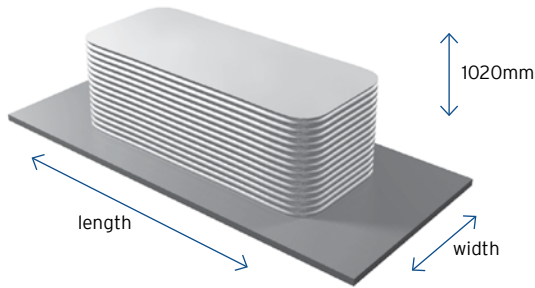

MODLINE 1020MM TALL

HEIGHT: 1020 mm
LENGTH: Variable, refer below
WIDTH: Variable, refer below

OTHER HEIGHT OPTIONS IN THIS SERIES* (MM)

580	650	725	800	880	950

* Same price but capacity is reduced

1. Select the width of your tank
2. Select the length of your tank
3. The intersection of these values provides capacity & price

COLOURS: Pricing is for pre-finished Colorbond® colours or plain galvanized steel only. Other colours available via spray painted finish at extra cost, see p14.

NOTE: All capacities are nominal prior to fitting size and location on tank. Price includes GST. 400 mm leaf strainer, 25mm outlet, brass ball valve and PVC overflow. Delivery to site costs, see p15.

Length (mm)

Width (mm)

	1200	1300	1400	1500	1600	1700	1800	1900	2000	2100	2200	2300	2400	2500	2600	2700	2800	2900	3000	3100	3200	3300	3400	3500
	$1450						$1720						$1985						$2115					
0700	770L	840L	910L	980L	1060L	1130L	1200L	1270L	1340L	1410L	1480L	1560L	1630L	1700L	1770L	1840L	1910L	1980L	2060L	2130L	2200L	2270L	2340L	2410L
0750	830L	910L	980L	1060L	1140L	1210L	1290L	1370L	1440L	1520L	1600L	1670L	1750L	1830L	1900L	1980L	2060L	2130L	2210L	2280L	2360L	2440L	2510L	2590L
	$1585						$1855						$2115						$2245					
0800	890L	970L	1060L	1140L	1220L	1300L	1380L	1460L	1550L	1630L	1710L	1790L	1870L	1950L	2040L	2120L	2200L	2280L	2360L	2440L	2520L	2610L	2690L	2770L
0850	950L	1040L	1130L	1210L	1300L	1390L	1470L	1560L	1650L	1730L	1820L	1910L	1990L	2080L	2170L	2250L	2340L	2430L	2510L	2600L	2690L	2770L	2860L	2950L
0900	1020L	1110L	1200L	1290L	1380L	1470L	1570L	1660L	1750L	1840L	1930L	2020L	2120L	2210L	2300L	2390L	2480L	2580L	2670L	2760L	2850L	2940L	3030L	3130L
0950	1080L	1170L	1270L	1370L	1460L	1560L	1660L	1750L	1850L	1950L	2050L	2140L	2240L	2340L	2430L	2530L	2630L	2720L	2820L	2920L	3010L	3110L	3210L	3300L
	$1720						$1985						$2245						$2375					
1000	1140L	1240L	1340L	1440L	1550L	1650L	1750L	1850L	1950L	2060L	2160L	2260L	2360L	2460L	2570L	2670L	2770L	2870L	2970L	3080L	3180L	3280L	3380L	3480L
1050	1200L	1310L	1410L	1520L	1630L	1730L	1840L	1950L	2060L	2160L	2270L	2380L	2480L	2590L	2700L	2810L	2910L	3020L	3130L	3230L	3340L	3450L	3550L	3660L
1100	1200L	1320L	1430L	1540L	1650L	1760L	1880L	1990L	2100L	2210L	2330L	2440L	2550L	2660L	2770L	2890L	3000L	3110L	3220L	3340L	3450L	3560L	3670L	3780L
1150	1260L	1380L	1500L	1620L	1730L	1850L	1970L	2090L	2200L	2320L	2440L	2550L	2670L	2790L	2910L	3020L	3140L	3260L	3380L	3490L	3610L	3730L	3850L	3960L