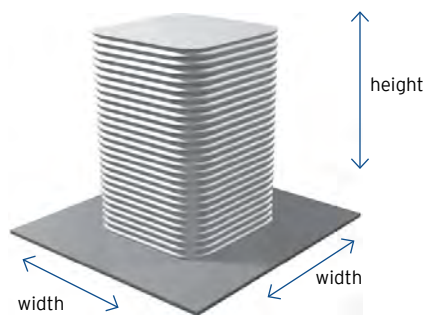

SQUARE TANKS

HEIGHT: Variable, refer below
WIDTH: Variable, refer below

1. Select the width of your tank
2. Select the length of your tank
3. The intersection of these values provides capacity & price

COLOURS: Pricing is for pre-finished Colorbond® colours or plain galvanized steel only. Other colours available via spray painted finish at extra cost, see p14.
NOTE: All capacities are nominal prior to fitting size and location on tank. Price includes GST. 400 mm leaf strainer, 25mm outlet, brass ball valve and PVC overflow. Delivery to site costs, see p15.

Width (mm)

Height (mm)

	580	650	725	800	880	950	1020	1180	1255	1330	1405	1480	1560	1635	1715	1785	1860	1940	2020	2170	2250	2330	2400	2470	
	$1060							$1450						$1855											
1000	530L	590L	660L	730L	810L	870L	940L	1080L	1150L	1220L	1290L	1360L	1430L	1500L	1580L	1640L	1710L	1790L	1860L						
1100	650L	730L	820L	900L	990L	1070L	1150L	1330L	1420L	1500L	1590L	1670L	1760L	1850L	1940L	2020L	2100L	2190L	2280L						
	$1390							$1785						$2180						$2575					
1200	790L	880L	980L	1090L	1190L	1290L	1380L	1600L	1710L	1810L	1910L	2010L	2120L	2220L	2330L	2430L	2530L	2640L	2750L	2950L	3060L	3170L	3270L	3360L	
1300	930L	1040L	1160L	1290L	1410L	1530L	1640L	1900L	2020L	2140L	2260L	2380L	2510L	2630L	2760L	2870L	2990L	3120L	3250L	3490L	3620L	3750L	3870L	3980L	
	$1720							$2115						$2510						$2900					
1400	1090L	1220L	1360L	1500L	1650L	1780L	1920L	2220L	2360L	2500L	2640L	2780L	2930L	3070L	3220L	3360L	3500L	3650L	3800L	4080L	4230L	4380L	4510L	4650L	
1500	1260L	1410L	1570L	1730L	1910L	2060L	2210L	2560L	2720L	2880L	3050L	3210L	3380L	3550L	3720L	3870L	4040L	4210L	4380L	4710L	4880L	5060L	5210L	5360L	
	$2050							$2440						$2835						$3230					
1600	1430L	1610L	1790L	1980L	2180L	2350L	2530L	2920L	3110L	3300L	3480L	3670L	3870L	4050L	4250L	4430L	4610L	4810L	5010L	5380L	5580L	5780L	5950L	6130L	
1700	1630L	1820L	2030L	2250L	2470L	2670L	2860L	3310L	3520L	3740L	3950L	4160L	4380L	4590L	4820L	5020L	5230L	5450L	5680L	6100L	6320L	6550L	6750L	6940L	
	$2375							$2770						$3165						$3560					
1800	1830L	2050L	2290L	2530L	2780L	3000L	3220L	3730L	3960L	4200L	4440L	4680L	4930L	5170L	5420L	5640L	5880L	6130L	6380L	6860L	7110L	7360L	7590L	7810L