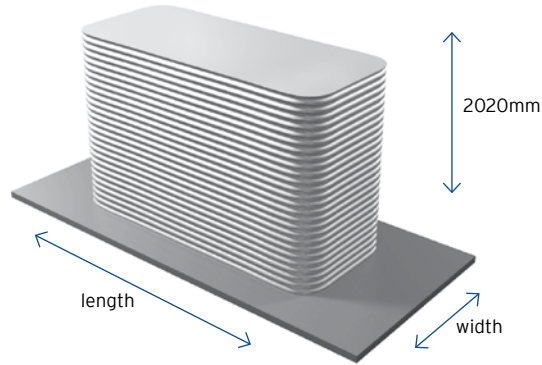

MODLINE 2020MM TALL

HEIGHT: 2020 mm
LENGTH: Variable, refer below
WIDTH: Variable, refer below

OTHER HEIGHT OPTIONS IN THIS SERIES*(MM)

1940

* Same price but capacity is reduced

1. Select the width of your tank
2. Select the length of your tank
3. The intersection of these values provides capacity & price

COLOURS: Pricing is for pre-finished Colorbond® colours or plain galvanized steel only. Other colours available via spray painted finish at extra cost, see p14.

NOTE: All capacities are nominal prior to fitting size and location on tank. Price includes GST. 400 mm leaf strainer, 25mm outlet, brass ball valve and PVC overflow. Delivery to site costs, see p15.

Length (mm)

Width (mm)

	1200	1300	1400	1500	1600	1700	1800	1900	2000	2100	2200	2300	2400	2500	2600	2700	2800	2900	3000	3100	3200	3300	3400	3500	
	$1985						$2375						$3035						$3165						
0700	1530L	1670L	1810L	1950L	2100L	2240L	2380L	2520L	2660L	2800L	2940L	3090L	3230L	3370L	3510L	3650L	3790L	3930L	4080L						
0750	1650L	1800L	1950L	2110L	2260L	2410L	2560L	2710L	2860L	3010L	3170L	3320L	3470L	3620L	3770L	3920L	4080L	4230L	4380L						
	$2115						$2510						$3165						$3305						
0800	1770L	1930L	2100L	2260L	2420L	2580L	2740L	2900L	3070L	3230L	3390L	3550L	3710L	3870L	4040L	4200L	4360L	4520L	4680L	4840L	5000L	5170L			
0850	1890L	2070L	2240L	2410L	2580L	2750L	2920L	3100L	3270L	3440L	3610L	3780L	3950L	4130L	4300L	4470L	4640L	4810L	4980L	5160L	5330L	5500L			
0900	2020L	2200L	2380L	2560L	2740L	2920L	3110L	3290L	3470L	3650L	3830L	4010L	4200L	4380L	4560L	4740L	4920L	5110L	5290L	5470L	5650L	5830L			
0950	2140L	2330L	2520L	2710L	2900L	3100L	3290L	3480L	3670L	3860L	4060L	4250L	4440L	4630L	4820L	5010L	5210L	5400L	5590L	5780L	5970L	6170L			
	$2245						$2635						$3305						$3430						
1000	2150L	2350L	2550L	2750L	2950L	3160L	3360L	3560L	3760L	3960L	4170L	4370L	4570L	4770L	4970L	5180L	5380L	5580L	5780L	5980L	6190L	6390L			
1050	2270L	2480L	2690L	2900L	3120L	3330L	3540L	3750L	3960L	4180L	4390L	4600L	4810L	5020L	5240L	5450L	5660L	5870L	6080L	6300L	6510L	6720L			
1100	2390L	2610L	2830L	3050L	3280L	3500L	3720L	3940L	4170L	4390L	4610L	4830L	5050L	5280L	5500L	5720L	5940L	6170L	6390L	6610L	6830L	7050L			
1150	2510L	2740L	2970L	3210L	3440L	3670L	3900L	4140L	4370L	4600L	4830L	5060L	5300L	5530L	5760L	5990L	6230L	6460L	6690L	6920L	7160L	7390L