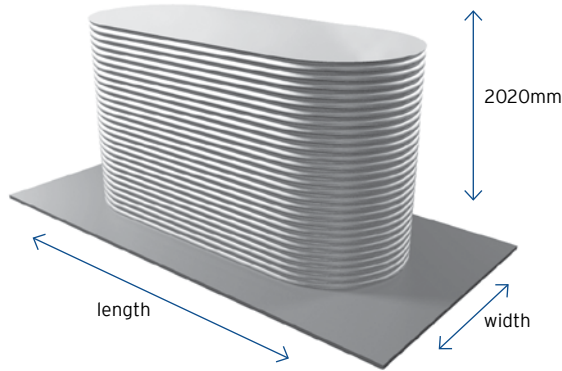

SLIMLINE 1860MM TALL

HEIGHT: 1860 mm
LENGTH: Variable, refer below
WIDTH: Variable, refer below

OTHER HEIGHT OPTIONS IN THIS SERIES* (MM)

1635 1715 1785

* Same price but capacity is reduced

1. Select the width of your tank
2. Select the length of your tank
3. The intersection of these values provides capacity & price

SLIMLINE 2020MM TALL

HEIGHT: 2020 mm
LENGTH: Variable, refer below
WIDTH: Variable, refer below

OTHER HEIGHT OPTIONS IN THIS SERIES* (MM)

1940

* Same price but capacity is reduced

1. Select the width of your tank
2. Select the length of your tank
3. The intersection of these values provides capacity & price