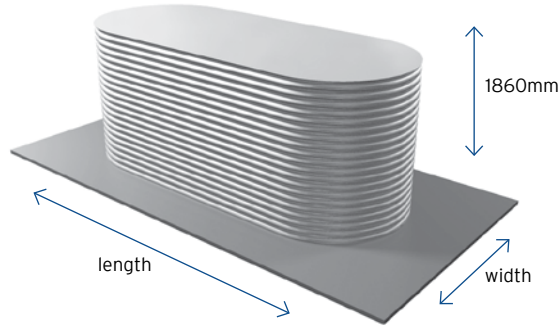

SLIMLINE 1860MM TALL

HEIGHT: 1860 mm
LENGTH: Variable, refer below
WIDTH: Variable, refer below

OTHER HEIGHT OPTIONS IN THIS SERIES* (MM)

1635   1715   1785

* Same price but capacity is reduced

1. Select the width of your tank
2. Select the length of your tank
3. The intersection of these values provides capacity & price

COLOURS: Pricing is for pre-finished Colorbond® colours or plain galvanized steel only. Other colours available via spray painted finish at extra cost, see p14.

NOTE: All capacities are nominal prior to fitting size and location on tank. Price includes GST. 400 mm leaf strainer, 25mm outlet, brass ball valve and PVC overflow. Delivery to site costs, see p15.

Length (mm)

Width (mm)

	1200	1300	1400	1500	1600	1700	1800	1900	2000	2100	2200	2300	2400	2500	2600	2700	2800	2900	3000	3100	3200	3300	3400	3500	
	$1855						$2115						$2635						$2900						
0550	1100L	1200L	1310L	1410L	1510L	1610L	1720L	1820L	1920L	2020L	2120L	2230L	2330L	2430L	2530L	2640L	2740L	2840L	2940L						
0600	1190L	1300L	1410L	1530L	1640L	1750L	1860L	1970L	2080L	2190L	2310L	2420L	2530L	2640L	2750L	2860L	2980L	3090L	3200L						
0650	1280L	1400L	1520L	1640L	1760L	1880L	2000L	2120L	2240L	2370L	2490L	2610L	2730L	2850L	2970L	3090L	3210L	3330L	3450L						
0700	1360L	1490L	1620L	1750L	1880L	2010L	2140L	2270L	2400L	2530L	2660L	2790L	2920L	3050L	3180L	3310L	3450L	3580L	3710L						
0750	1440L	1580L	1720L	1860L	2000L	2140L	2280L	2420L	2560L	2700L	2840L	2980L	3120L	3260L	3400L	3540L	3680L	3820L	3960L						
	$1985						$2245						$2770						$3035						
0800	1530L	1670L	1820L	1970L	2120L	2270L	2420L	2570L	2720L	2860L	3010L	3160L	3310L	3460L	3610L	3760L	3910L	4050L	4200L	4350L	4500L	4650L			
0850	1600L	1760L	1920L	2080L	2240L	2390L	2550L	2710L	2870L	3030L	3180L	3340L	3500L	3660L	3820L	3980L	4130L	4290L	4450L	4610L	4770L	4920L			
0900	1680L	1850L	2020L	2180L	2350L	2520L	2680L	2850L	3020L	3190L	3350L	3520L	3690L	3860L	4020L	4190L	4360L	4530L	4690L	4860L	5030L	5200L			
0950	1760L	1930L	2110L	2290L	2460L	2640L	2820L	2990L	3170L	3350L	3520L	3700L	3880L	4050L	4230L	4410L	4580L	4760L	4940L	5110L	5290L	5470L			
	$2115						$2375						$2900						$3165						
1000	1830L	2010L	2200L	2390L	2570L	2760L	2940L	3130L	3320L	3500L	3690L	3870L	4060L	4250L	4430L	4620L	4800L	4990L	5180L	5360L	5550L	5730L			
1050	1900L	2090L	2290L	2480L	2680L	2880L	3070L	3270L	3460L	3660L	3850L	4050L	4240L	4440L	4630L	4830L	5020L	5220L	5410L	5610L	5800L	6000L			
1100	1970L	2170L	2380L	2580L	2790L	2990L	3190L	3400L	3600L	3810L	4010L	4220L	4420L	4630L	4830L	5040L	5240L	5450L	5650L	5850L	6060L	6260L			
1150	2030L	2250L	2460L	2680L	2890L	3100L	3320L	3530L	3750L	3960L	4170L	4390L	4600L	4810L	5030L	5240L	5460L	5670L	5880L	6100L	6310L	6530L