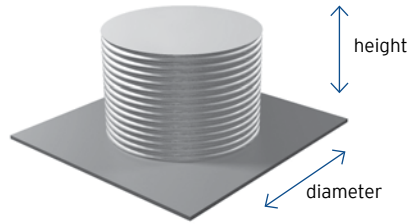

ROUND TANKS

HEIGHT: Variable, refer below
DIAMETER: Variable, refer below

1. Select the width of your tank
2. Select the length of your tank
3. The intersection of these values provides capacity & price

COLOURS: Pricing is for pre-finished Colorbond® colours or plain galvanized steel only. Other colours available via spray painted finish at extra cost, see p14.
NOTE: All capacities are nominal prior to fitting size and location on tank. Price includes GST. 400 mm leaf strainer, 25mm outlet, brass ball valve and PVC overflow. Delivery to site costs, see p15.

Height (mm)

Diameter (mm)

	730	800	880	950	1020	1180	1255	1330	1405	1480	1560	1635	1715	1785	1860	1940	2020	2170	2250	2330	2400	2470	2555	2630	2710	2790	2860	2930	3010
	$1060					$1255						$1320						$1520											
900	460L	500L	550L	600L	640L	750L	790L	840L	890L	940L	990L	1030L	1090L	1120L	1180L	1240L	1270L	1380L											
1000	560L	620L	680L	740L	800L	920L	980L	1040L	1100L	1150L	1220L	1280L	1340L	1400L	1460L	1530L	1570L	1700L	1760L	1830L	1880L	1940L							
	$1125					$1320						$1390						$1585											
1100	680L	750L	820L	900L	960L	1120L	1190L	1260L	1330L	1400L	1480L	1550L	1630L	1690L	1760L	1850L	1910L	2060L	2130L	2200L	2280L	2340L							
1150	750L	820L	900L	980L	1050L	1220L	1300L	1380L	1450L	1530L	1620L	1690L	1780L	1850L	1930L	2020L	2080L	2250L	2330L	2420L	2490L	2560L							
	$1320					$1555						$1645						$1915						$2115					
1200	820L	890L	980L	1070L	1150L	1330L	1410L	1500L	1580L	1670L	1760L	1840L	1940L	2010L	2100L	2200L	2270L	2450L	2540L	2630L	2710L	2790L	2890L						
1300	960L	1050L	1150L	1260L	1350L	1560L	1660L	1760L	1860L	1960L	2070L	2170L	2270L	2360L	2460L	2580L	2660L	2880L	2980L	3090L	3180L	3270L	3390L						
	$1390					$1585						$1720						$2050						$2245					
1400	1110L	1220L	1330L	1460L	1570L	1810L	1930L	2040L	2160L	2270L	2400L	2510L	2640L	2740L	2860L	3000L	3090L	3340L	3460L	3580L	3690L	3800L	3930L	4040L	4170L	4290L	4400L	4510L	4630L
1500	1280L	1400L	1530L	1670L	1800L	2080L	2210L	2350L	2480L	2610L	2750L	2880L	3030L	3150L	3280L	3440L	3550L	3830L	3970L	4110L	4240L	4360L	4510L	4640L	4780L	4930L	5050L	5170L	5310L
	$1450					$1720						$1855						$2180						$2375					
1600	1450L	1590L	1740L	1910L	2050L	2370L	2520L	2670L	2820L	2970L	3130L	3280L	3440L	3580L	3740L	3920L	4040L	4360L	4520L	4680L	4820L	4960L	5130L	5280L	5440L	5610L	5750L	5890L	6050L
1700					2310L	2670L	2840L	3010L	3180L	3350L	3540L	3710L	3890L	4050L	4220L	4420L	4560L	4920L	5100L	5280L	5440L	5600L	5790L	5970L	6150L	6330L	6490L	6650L	6830L
	$1520					$1855						$1985						$2315						$2510					
1800					2590L	3000L	3190L	3380L	3570L	3760L	3970L	4160L	4360L	4540L	4730L	4960L	5110L	5520L	5720L	5920L	6100L	6280L	6500L	6690L	6890L	7100L	7170L	7450L	7660L
1900					2890L	3340L	3550L	3770L	3980L	4190L	4420L	4630L	4860L	5060L	5270L	5520L	5690L	6150L	6370L	6600L	6800L	7000L	7240L	7450L	7680L	7910L	8100L	8300L	8530L
	$1645					$2050						$2180						$2510						$2835					
2000					3200L	3700L	3940L	4170L	4410L	4650L	4900L	5130L	5380L	5600L	5840L	6120L	6310L	6810L	7060L	7320L	7540L	7760L	8020L	8260L	8510L	8760L	8980L	9200L	9450L