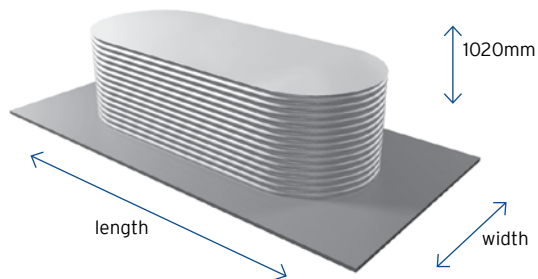

FOR ENGINEERS

Made-to-measure stormwater detention and retention systems to suit almost any application.

FOR PLUMBERS

Made-to-measure solutions for rainwater harvesting, stormwater detention, header tanks and more.

SLIMLINE 1020MM TALL

HEIGHT: 1020 mm
LENGTH: Variable, refer below
WIDTH: Variable, refer below

OTHER HEIGHT OPTIONS IN THIS SERIES* (MM)

580	650	725	800	880	950
-----	-----	-----	-----	-----	-----

* Same price but capacity is reduced