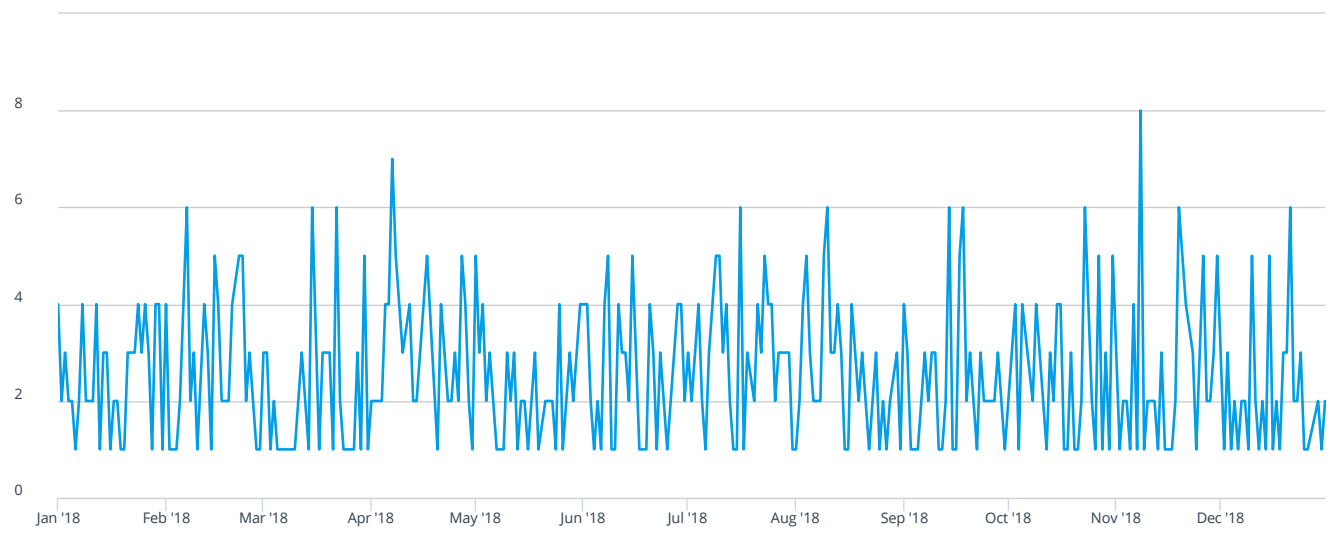

Custom ▾ Jan 1, 2018 - Dec 31, 2018 ▾

**55%**  
FIRE  
Percentage of Total Incidents

**45%**  
EMS  
Percentage of Total Incidents

**849**  
INCIDENTS  
In Selected Time Slice

**365**  
DAYS  
In Selected Time Slice