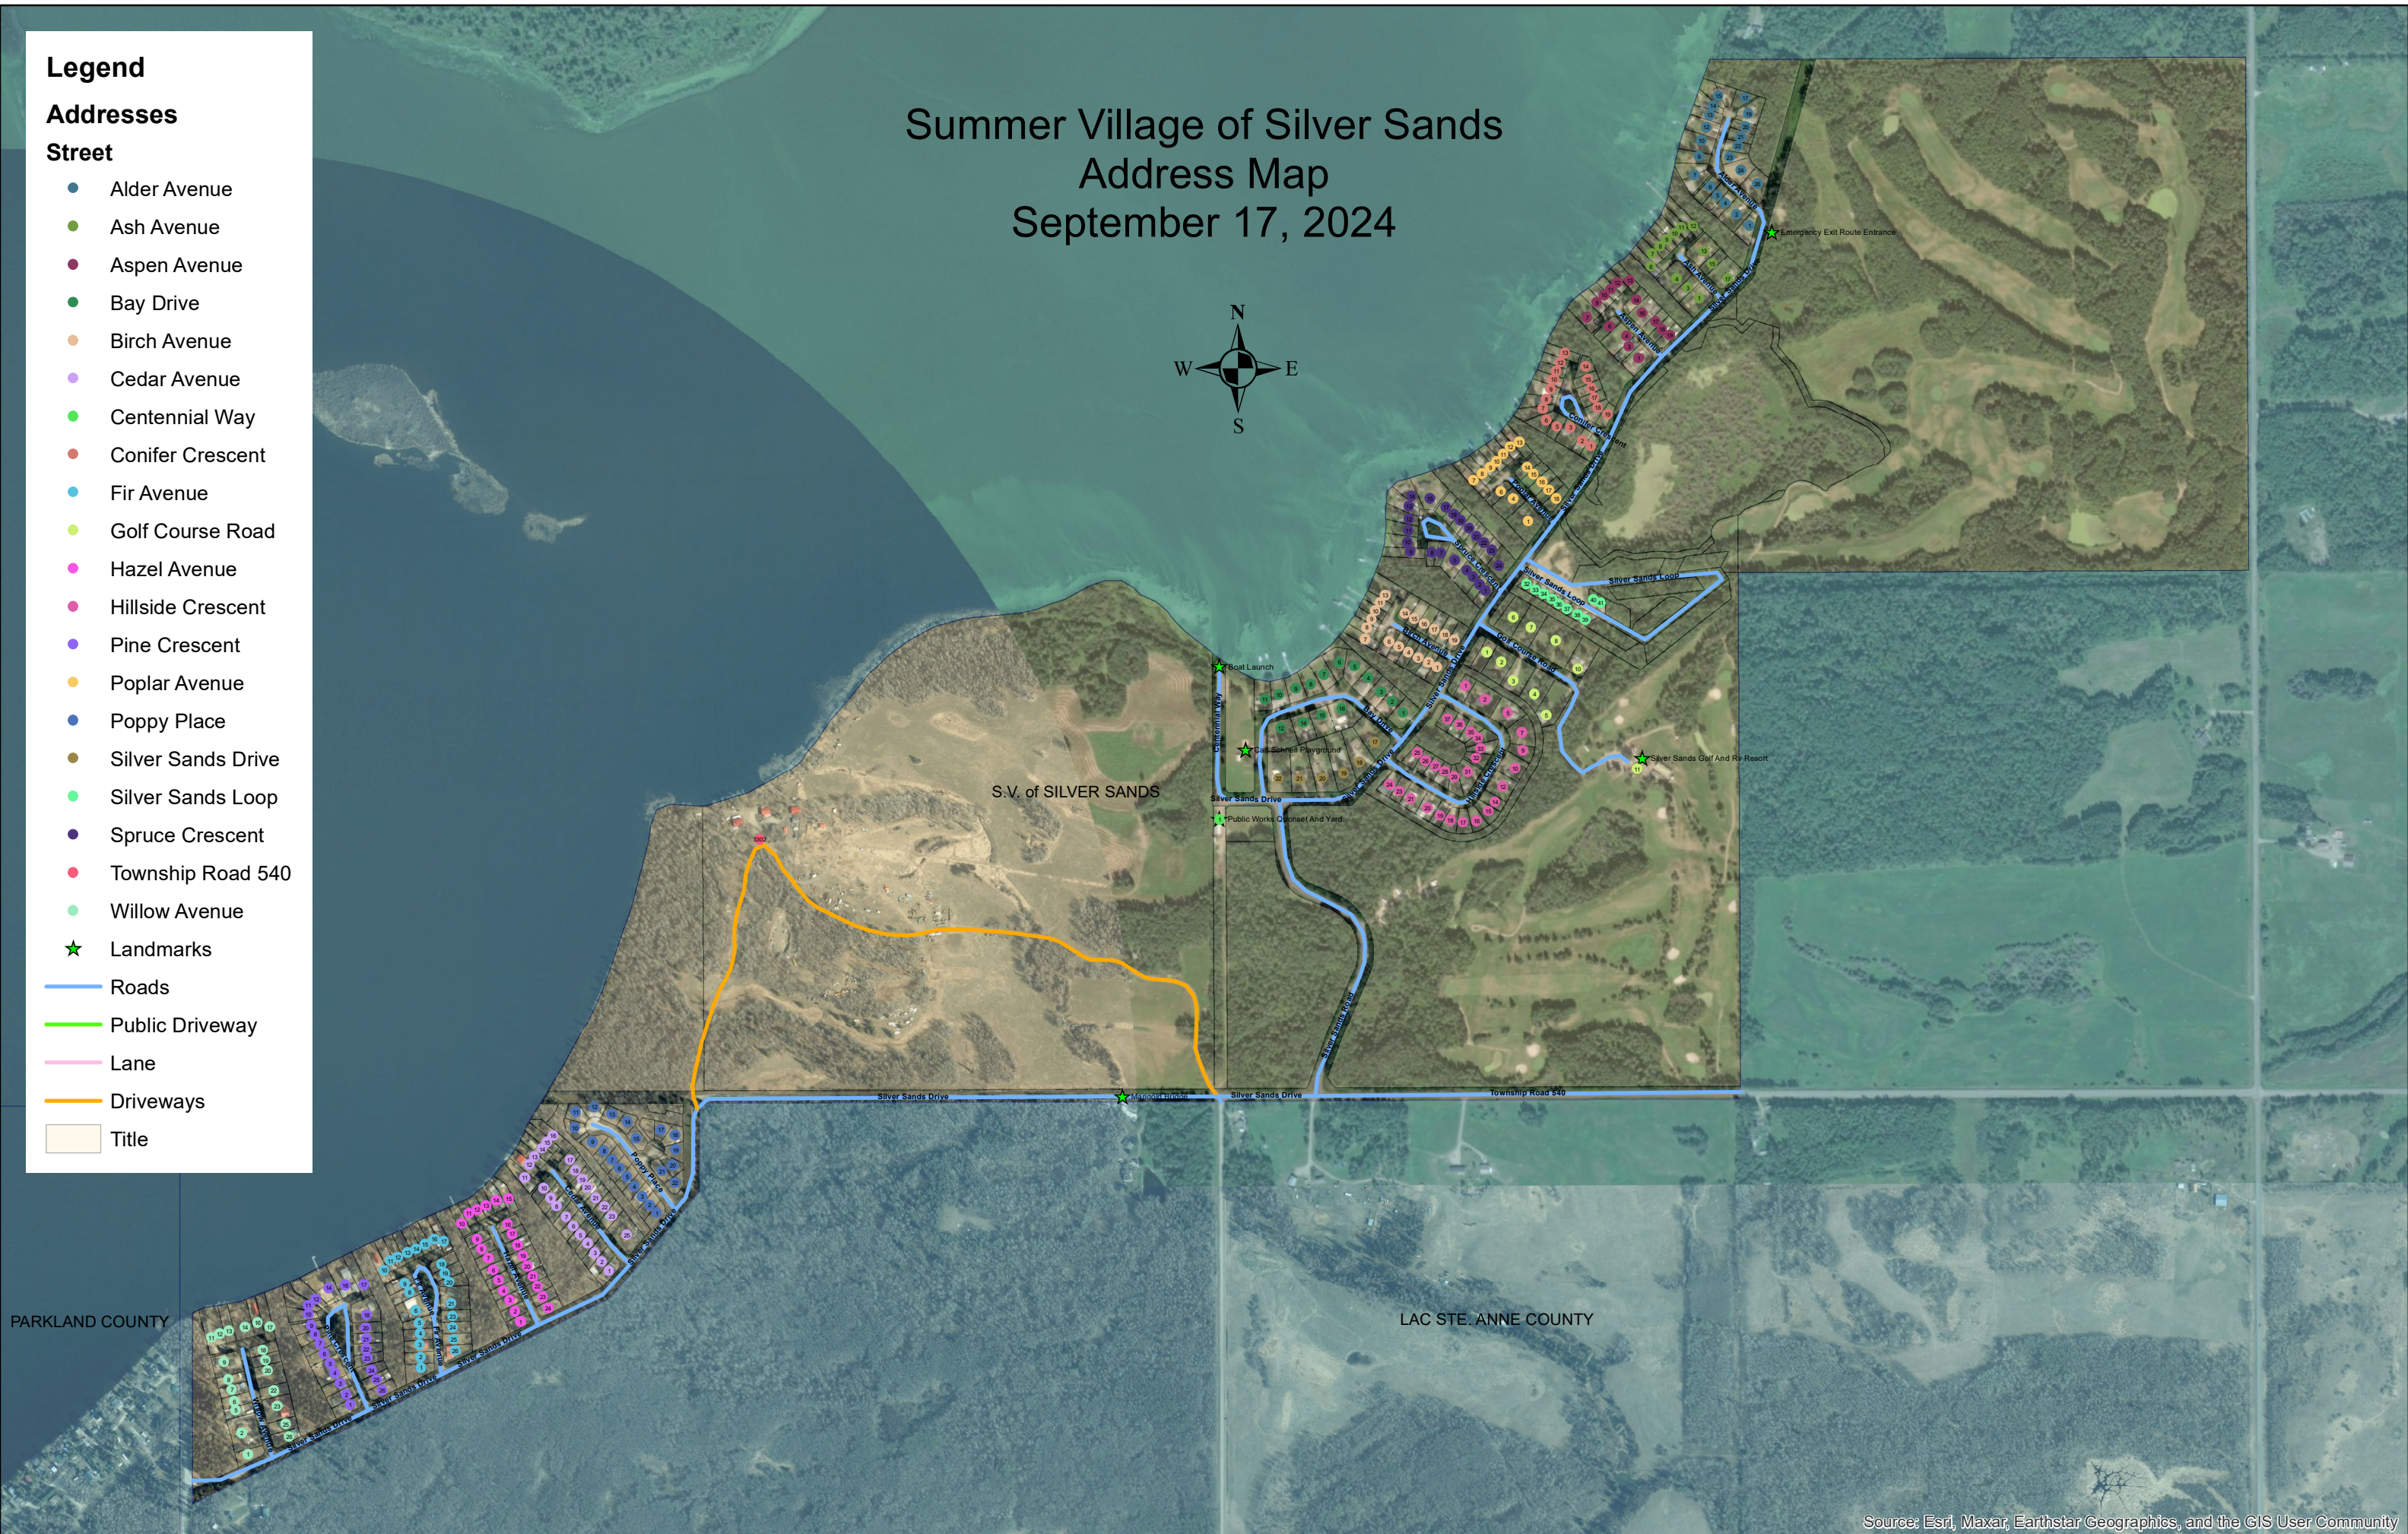

Legend

Addresses

Street

- Alder Avenue
- Ash Avenue
- Aspen Avenue
- Bay Drive
- Birch Avenue
- Cedar Avenue
- Centennial Way
- Conifer Crescent
- Fir Avenue
- Golf Course Road
- Hazel Avenue
- Hillside Crescent
- Pine Crescent
- Poplar Avenue
- Poppy Place
- Silver Sands Drive
- Silver Sands Loop
- Spruce Crescent
- Township Road 540
- Willow Avenue
- ★ Landmarks
- Roads
- Public Driveway
- Lane
- Driveways
- Title

Summer Village of Silver Sands Address Map September 17, 2024

PARKLAND COUNTY

LAC STE. ANNE COUNTY