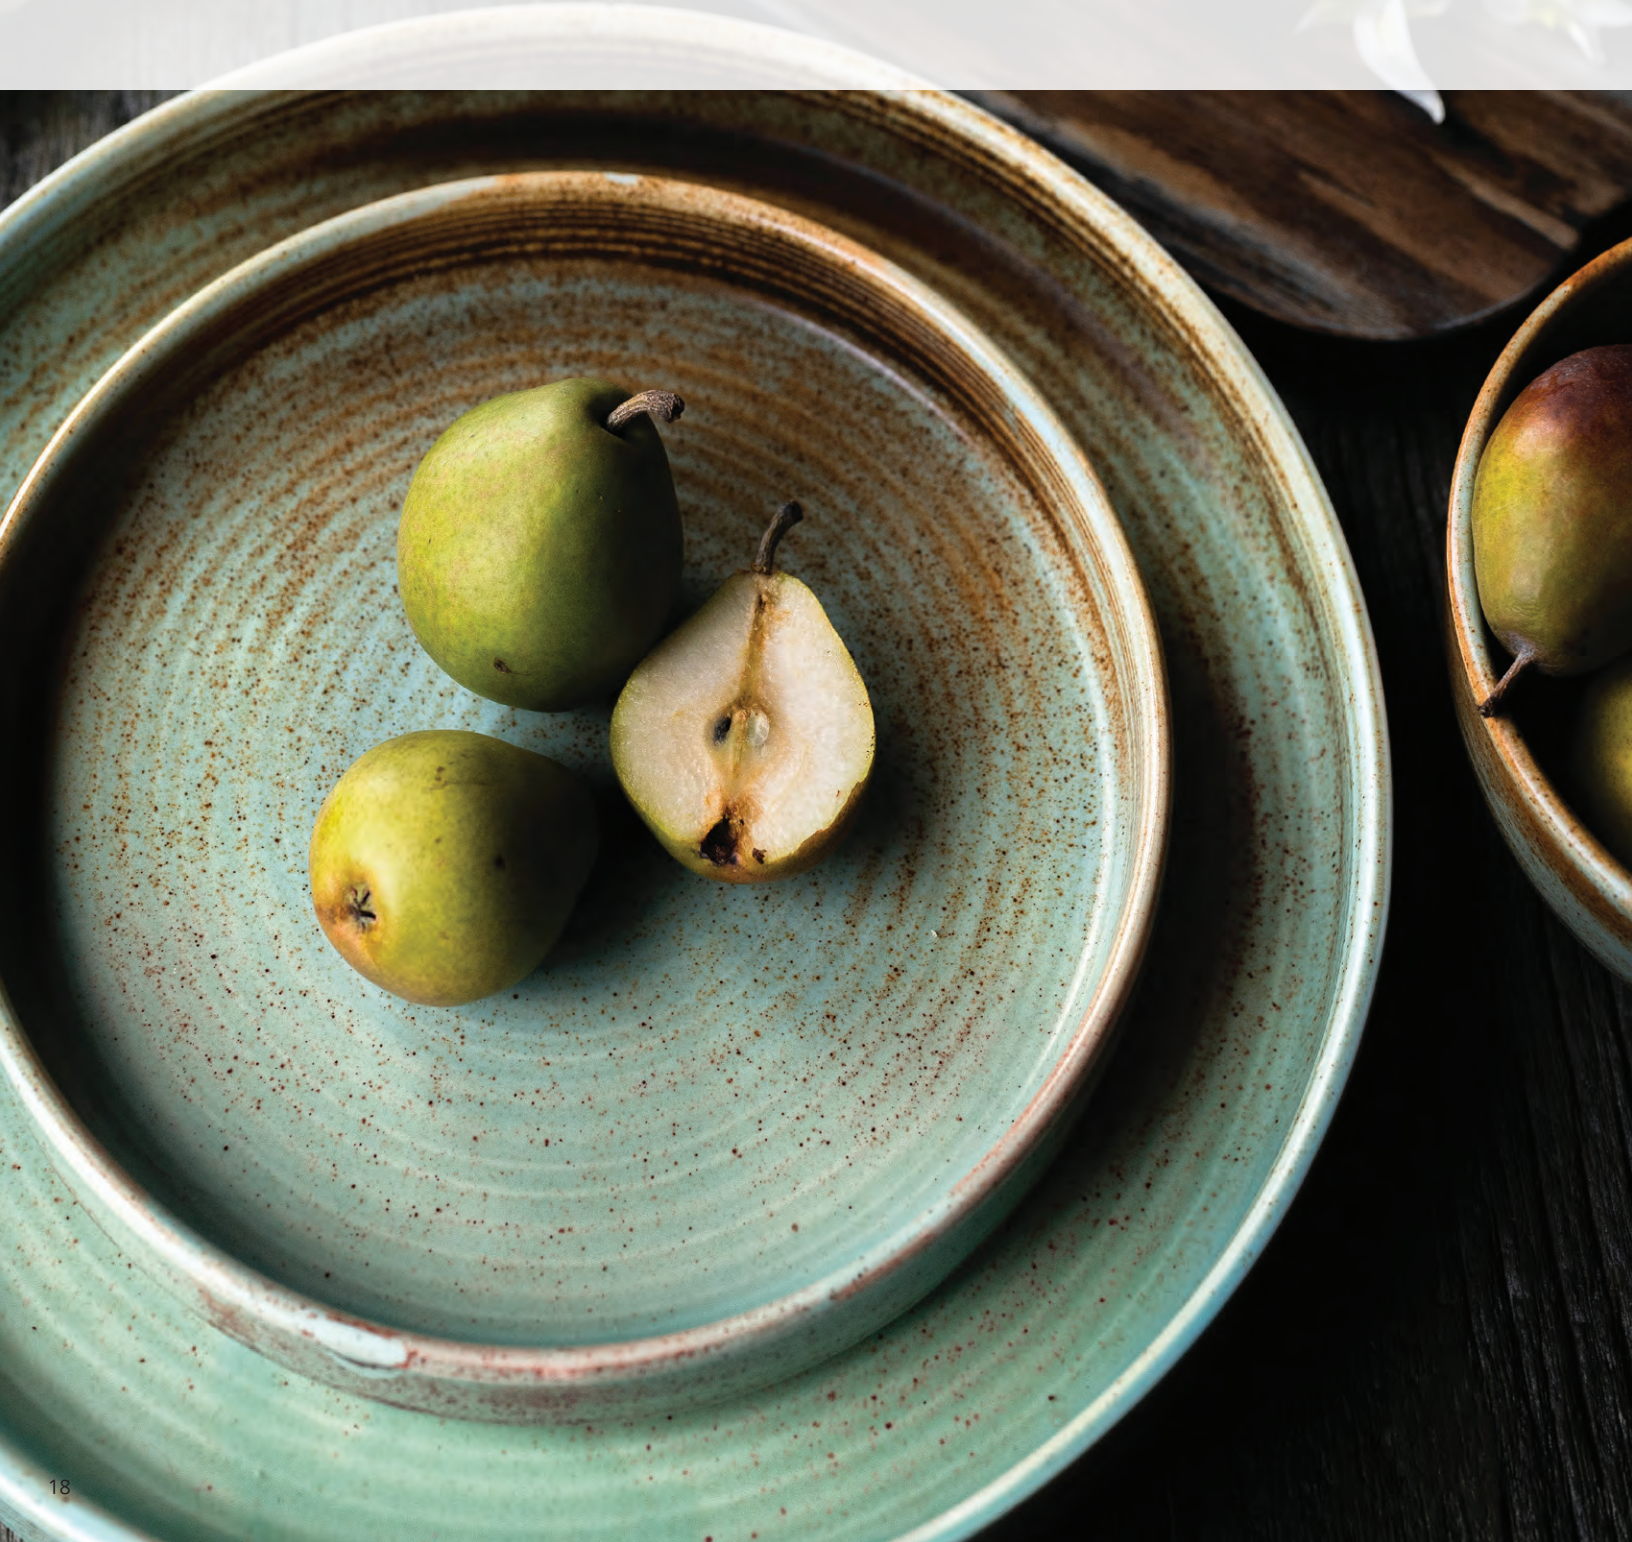

the LAGO collection

Bring something special to the table with the all-new Lago Dinnerware line – the latest addition to Bon Chef's Tavola Collection. An updated approach to ceramic tradition, minimalist forms are finished with a unique reactive glaze – revealing a subtle concentric circle patterning to ensure your meal is the focal point. Speckled amber tones contrast beautifully with appealing aquamarine and celadon for a refined, rustic look.