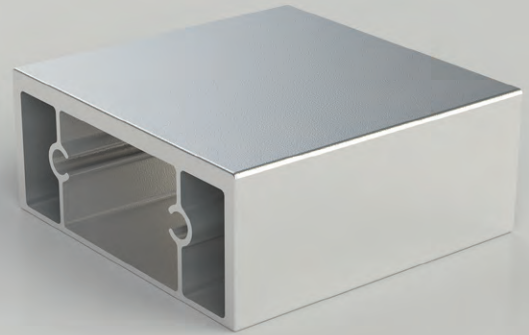

LIGHTWEIGHT ALUMINUM ALLOY FRAME
One third the weight of stainless steel